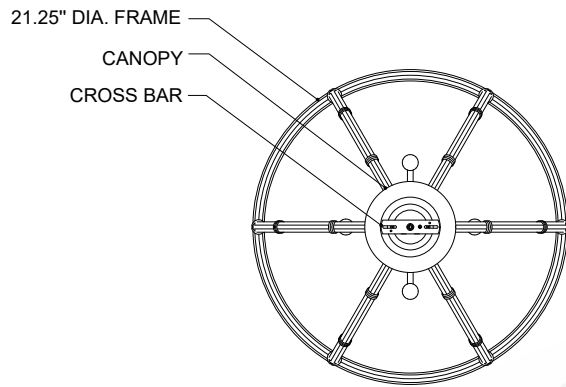

ITEM: 9000-1246

Overall Dimensions

Height: 35"

Diameter: 21.25"

CANOPY DETAIL

TOP VIEW

FRONT VIEW