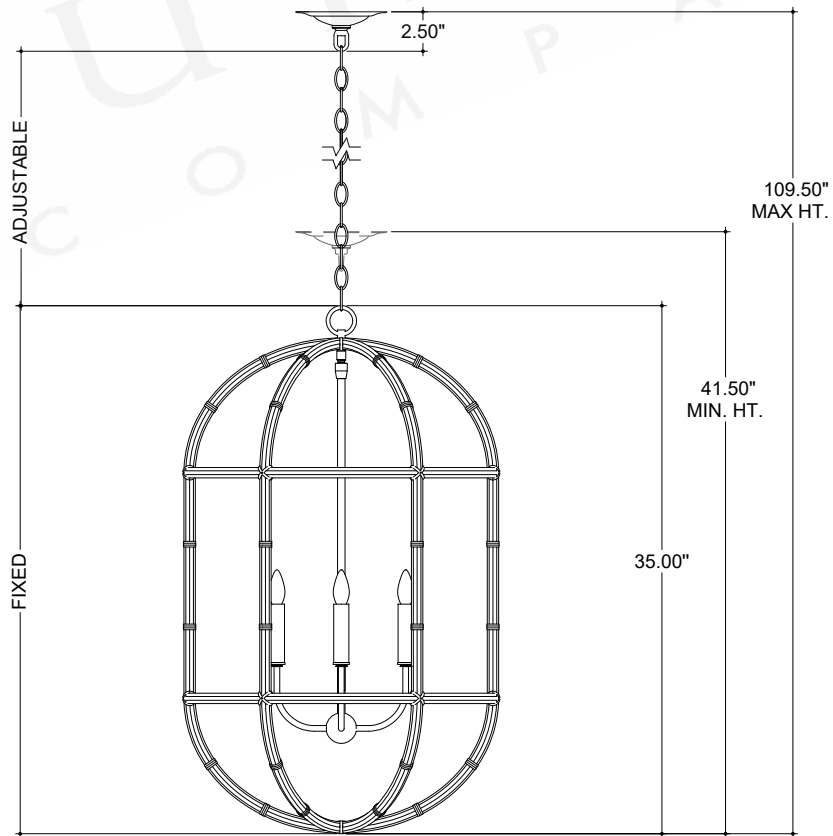

ITEM: 9000-1246

Overall Dimensions

Height: 35"

Diameter: 21.25"

CANOPY DETAIL

TOP VIEW

FRONT VIEW