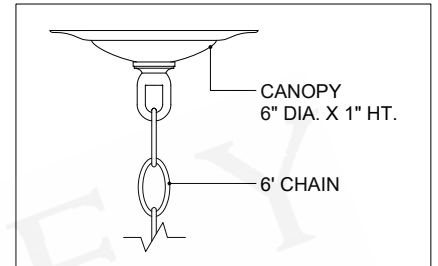

ITEM: 9000-1246

Overall Dimensions

Height: 35"

Diameter: 21.25"

CANOPY DETAIL

TOP VIEW

FRONT VIEW