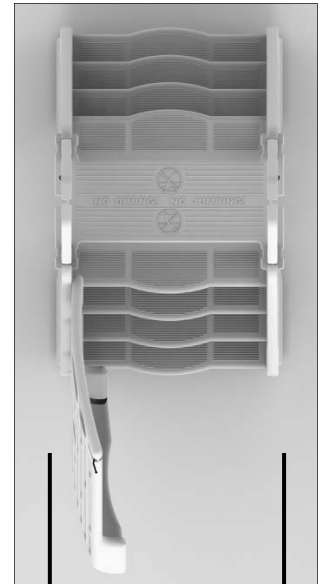

NE1415W

SIMPLE STEP GRAND ENTRY SYSTEM with GATE

ALL MEASUREMENTS IN INCHES / TO SCALE

NE1415W SIMPLE STEP GRAND ENTRY SYSTEM

32 INCH WIDTH

FEATURES & SPECS

- Double step entry for easy climbing
- Self-closing, self-latching & lockable gate for safety & to meet code requirements
- Adjustable from 48" to 56" with 12" top rail clearance
- Minimal obstruction in pool - unit occupies only 22"
- Optional 12 volt in-pool light available
- Double, extended handrails on both sides for ease of climbing
- Anti skid treads & platform for safe entry & exit
- Easy assembly
- Maintenance free resin to maintain strength & color
- Stainless steel hardware
- Can be used with our resin pool fencing to totally enclose & protect pool

**60 INCH BARRIER
(GATE HEIGHT)**

**ADD AN IN-POOL
LIGHT TO ENHANCE
THE POOL
ENVIRONMENT**