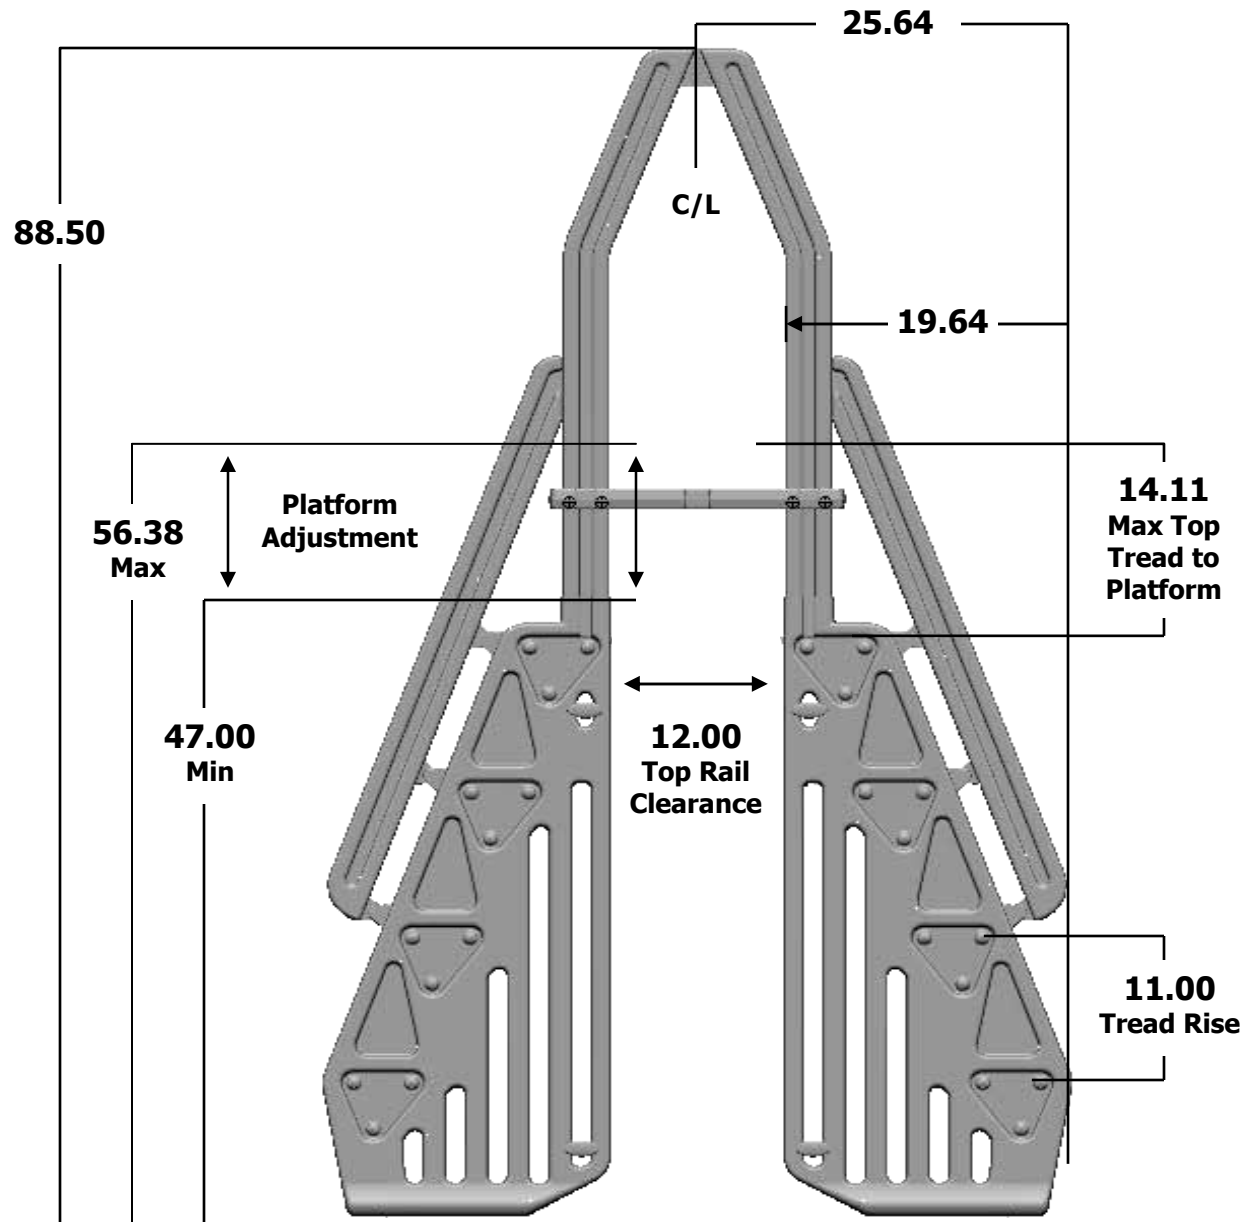

NE1415W

SIMPLE STEP GRAND ENTRY SYSTEM with GATE

ALL MEASUREMENTS IN INCHES / TO SCALE

NE1415W SIMPLE STEP GRAND ENTRY SYSTEM

32 INCH WIDTH

FEATURES & SPECS

- Double step entry for easy climbing
- Self-closing, self-latching & lockable gate for safety & to meet code requirements
- Adjustable from 48" to 56" with 12" top rail clearance
- Minimal obstruction in pool - unit occupies only 22"
- Optional 12 volt in-pool light available
- Double, extended handrails on both sides for ease of climbing
- Anti skid treads & platform for safe entry & exit
- Easy assembly
- Maintenance free resin to maintain strength & color
- Stainless steel hardware
- Can be used with our resin pool fencing to totally enclose & protect pool

**60 INCH BARRIER
(GATE HEIGHT)**

**ADD AN IN-POOL
LIGHT TO ENHANCE
THE POOL
ENVIRONMENT**