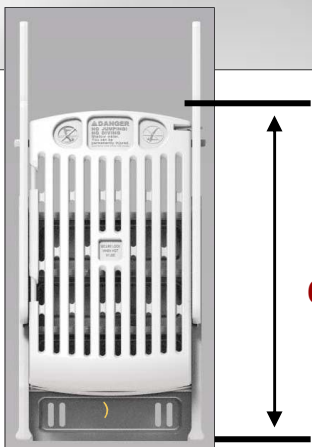

NE1415W

SIMPLE STEP GRAND ENTRY SYSTEM with GATE

ALL MEASUREMENTS IN INCHES / TO SCALE

NE1415W SIMPLE STEP GRAND ENTRY SYSTEM

32 INCH WIDTH

FEATURES & SPECS

- Double step entry for easy climbing
- Self-closing, self-latching & lockable gate for safety & to meet code requirements
- Adjustable from 48" to 56" with 12" top rail clearance
- Minimal obstruction in pool - unit occupies only 22"
- Optional 12 volt in-pool light available
- Double, extended handrails on both sides for ease of climbing
- Anti skid treads & platform for safe entry & exit
- Easy assembly
- Maintenance free resin to maintain strength & color
- Stainless steel hardware
- Can be used with our resin pool fencing to totally enclose & protect pool

**60 INCH BARRIER
(GATE HEIGHT)**

**ADD AN IN-POOL
LIGHT TO ENHANCE
THE POOL
ENVIRONMENT**