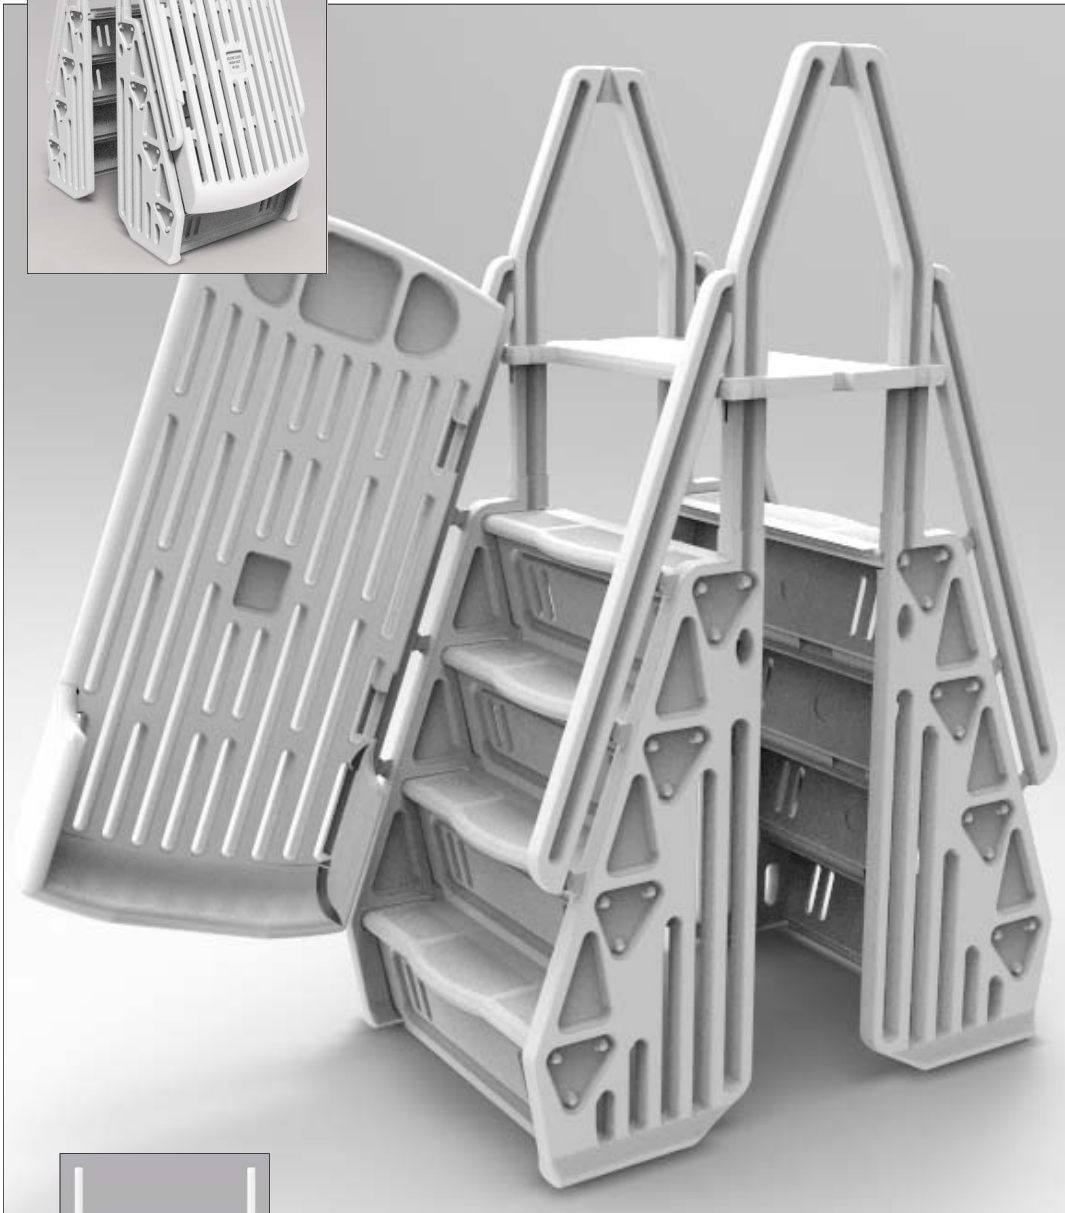

NE1415W

SIMPLE STEP GRAND ENTRY SYSTEM with GATE

ALL MEASUREMENTS IN INCHES / TO SCALE

NE1415W SIMPLE STEP GRAND ENTRY SYSTEM

32 INCH WIDTH

FEATURES & SPECS

- Double step entry for easy climbing
- Self-closing, self-latching & lockable gate for safety & to meet code requirements
- Adjustable from 48" to 56" with 12" top rail clearance
- Minimal obstruction in pool - unit occupies only 22"
- Optional 12 volt in-pool light available
- Double, extended handrails on both sides for ease of climbing
- Anti skid treads & platform for safe entry & exit
- Easy assembly
- Maintenance free resin to maintain strength & color
- Stainless steel hardware
- Can be used with our resin pool fencing to totally enclose & protect pool

**60 INCH BARRIER
(GATE HEIGHT)**

**ADD AN IN-POOL
LIGHT TO ENHANCE
THE POOL
ENVIRONMENT**