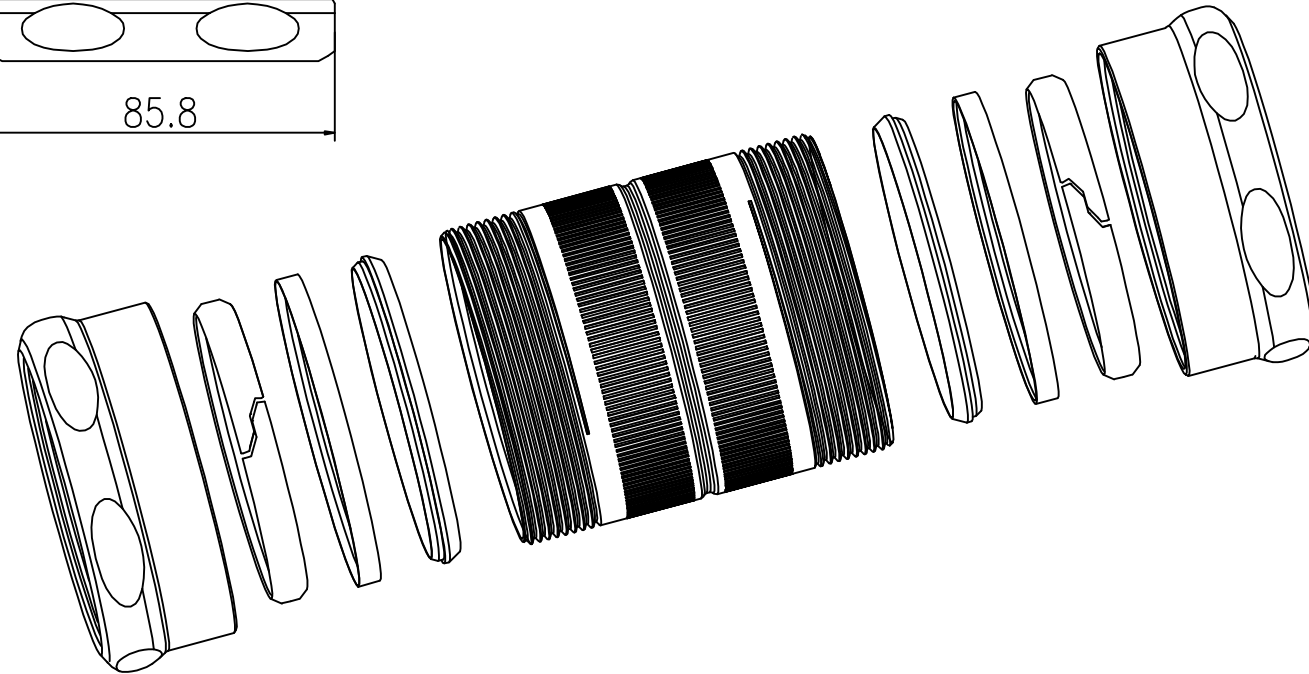

<b>SIDES</b>	<b>BOTTOM</b>
<b>Material: Zinc plated steel</b>	

<b>TRADE REFERENCE TERMS</b>

<b>STANDARD PACKING</b>
10 PCS

<b>GARVIN INDUSTRIES</b>		
TITLE <b>2-1/2" Compression coupling raintight</b>		
SIZE A4	DWG NO. DS-CCPR-250	REV A