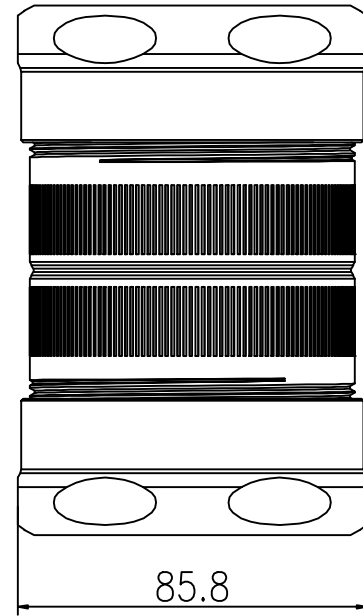

<b>SIDES</b>	<b>BOTTOM</b>
<b>Material: Zinc plated steel</b>	

<b>TRADE REFERENCE TERMS</b>

<b>STANDARD PACKING</b>
10 PCS

<b>GARVIN INDUSTRIES</b>		
TITLE <b>2-1/2" Compression coupling raintight</b>		
SIZE A4	DWG NO. DS-CCPR-250	REV A