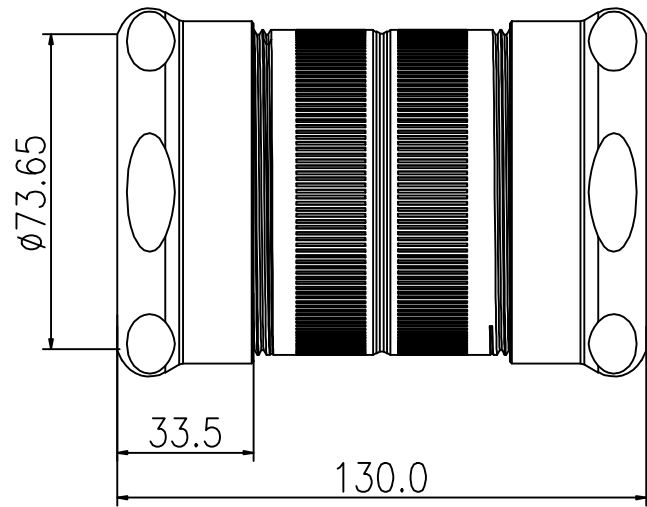

<b>SIDES</b>	<b>BOTTOM</b>
<b>Material: Zinc plated steel</b>	

<b>TRADE REFERENCE TERMS</b>

<b>STANDARD PACKING</b>
10 PCS

<b>GARVIN INDUSTRIES</b>		
TITLE <b>2-1/2" Compression coupling raintight</b>		
SIZE A4	DWG NO. DS-CCPR-250	REV A