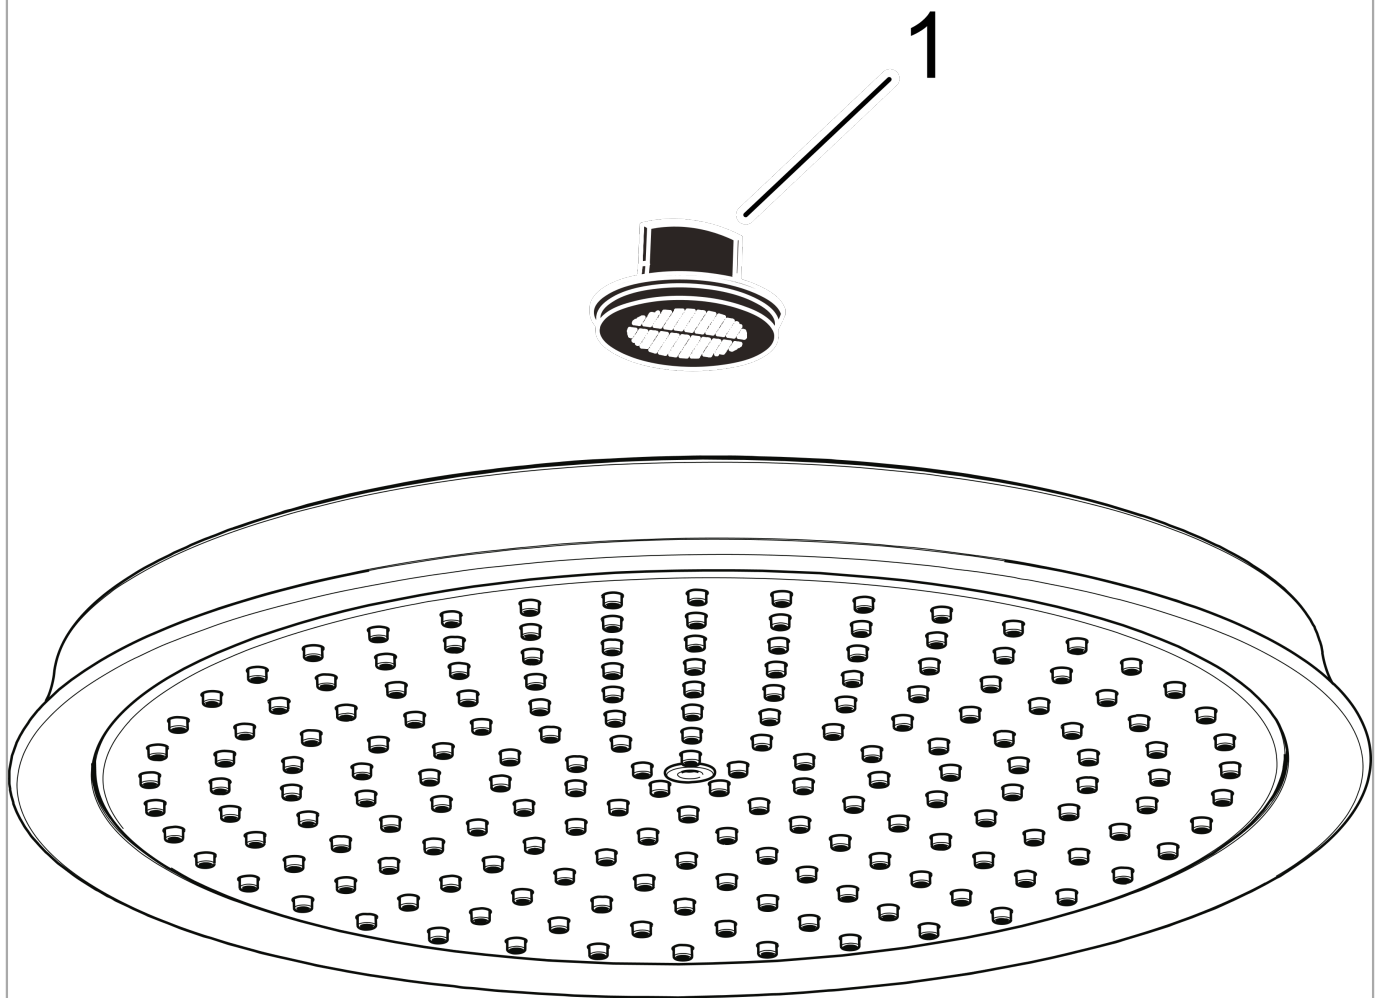

**Raindance Classic
Showerhead 240 1-Jet, 2.5 GPM**

Finishes : **rubbed bronze** Part no. : **28427921**

Description

Features

- Spray modes: RainAir
- 180 no-clog spray channels
- Flow: 2.5 GPM (9.5 L/Min)
- Fully-finished matching spray face
- Spray face removable for cleaning

Item details

List Price \$ 944.00

Technology

Compliance

Product image

Scale drawing

Raindance Classic
Showerhead 240 1-Jet, 2.5 GPM
Finishes : **rubbed bronze** Part no. : **28427921**

Exploded drawing

Year of production: >06/09

Raindance Classic
Showerhead 240 1-Jet, 2.5 GPM
 Finishes : **rubbed bronze** Part no. : **28427921**

Spare parts list

Year of production: >**06/09**

Pos.	Description	Part no.	Price	PU
1	filter packing	88649000	-	1