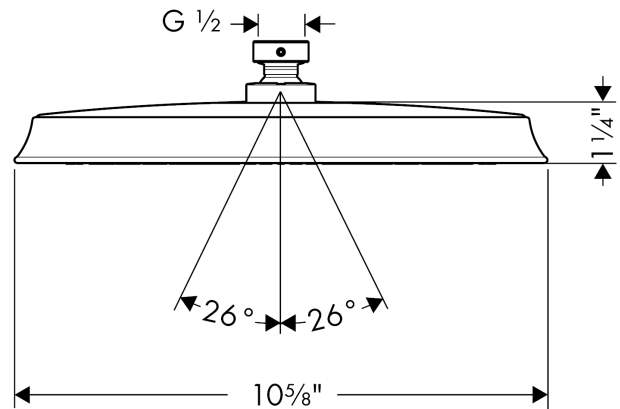

**Raindance Classic
Showerhead 240 1-Jet, 2.5 GPM**

Finishes : **rubbed bronze** Part no. : **28427921**

Description

Features

- Spray modes: RainAir
- 180 no-clog spray channels
- Flow: 2.5 GPM (9.5 L/Min)
- Fully-finished matching spray face
- Spray face removable for cleaning

Item details

List Price \$ 944.00

Technology

Compliance

Product image

Scale drawing

Raindance Classic
Showerhead 240 1-Jet, 2.5 GPM
Finishes : **rubbed bronze** Part no. : **28427921**

Exploded drawing

Year of production: >06/09

Raindance Classic
Showerhead 240 1-Jet, 2.5 GPM
 Finishes : **rubbed bronze** Part no. : **28427921**

Spare parts list

Year of production: >**06/09**

Pos.	Description	Part no.	Price	PU
1	filter packing	88649000	-	1