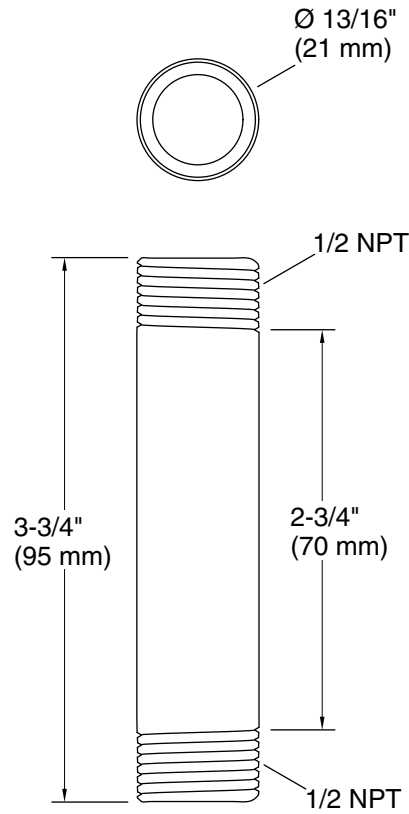

Optional Products/Accessories

- P21521-00 Rain Showerhead Arm
- P21522-00 12" ceiling-mount rain showerhead arm
- P21523-00 Wall-Mount Rain Showerhead Arm

Codes/Standards

ASME A112.18.1/CSA B125.1

KALLISTA® Five-Year Limited Warranty

Technical Information
All product dimensions are nominal.