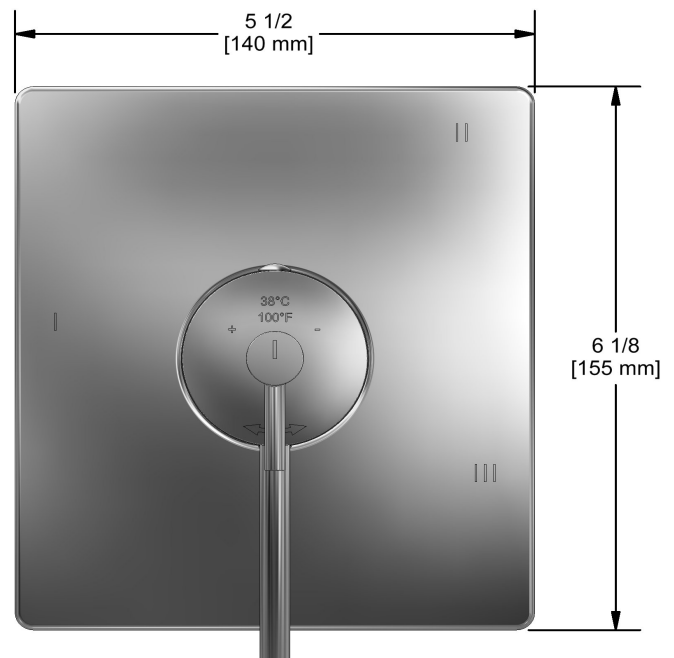

Garniture pour valve 3 voies coaxiale Type T/P
TCSTQ45

Spécifications

Descriptions

- Garniture seule
- 6 positions (OFF, 1, 1 et 2, 2, 2 et 3, 3) partagées
- Cartouche thermostatique/pression équilibrée coaxiale avec clapets anti-retour
- Commandez le brut R45, R45-SPEX ou R45-EX pour compléter

Service à la clientèle

Ontario, Ouest Canadien : 888-287-5354 Québec, Maritimes, États-Unis : 866-473-8442

3-way Type T/P coaxial valve trim
TCSTQ45

Specifications

Descriptions

- Trim only
- 6 positions (OFF, 1, 1 and 2, 2, 2 and 3, 3) share
- Thermostatic/pressure balance coaxial cartridge with check valves
- R45, R45-SPEX or R45-EX rough required to complete

Available flow

- 23 L/min, 6.0 gpm (US) 60psi

Certifications

- CSA B125.1
- ASME A112.18.1
- CMR248 Approval
- ADA

Sizes, models and finishes may differ from those presented.

Warranty

This **Riobel Inc.** product you have purchased carries a Limited Lifetime Warranty on the chrome, PVD finish, blacks and all working parts and is guaranteed from the initial purchase date against all manufacturing defects. All other finishes, including plastic components, are guaranteed for one year. All electric and/or electronic parts are covered by a 5-year limited warranty.