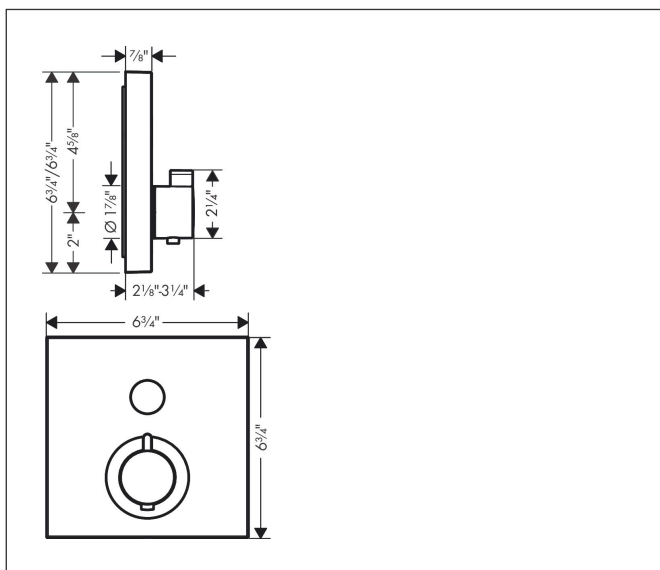

Brand	AXOR
Art. Name	AXOR ShowerSelect Thermostatic Trim Square for 1 Function
Art. Nr.	36714341
Surface	brushed black chrome
Pos.	1

Product Picture

Features

- Select push-button on/off control for 1 outlet
- Flow: 7.0 GPM (26.5 L/Min)
- Thermostatic cartridge, Start/stop cartridge
- Anti-scald 100° safety stop
- Optimized for water-efficient shower products
- Thermostat is delivered with On/Off button

Drawing

Technology