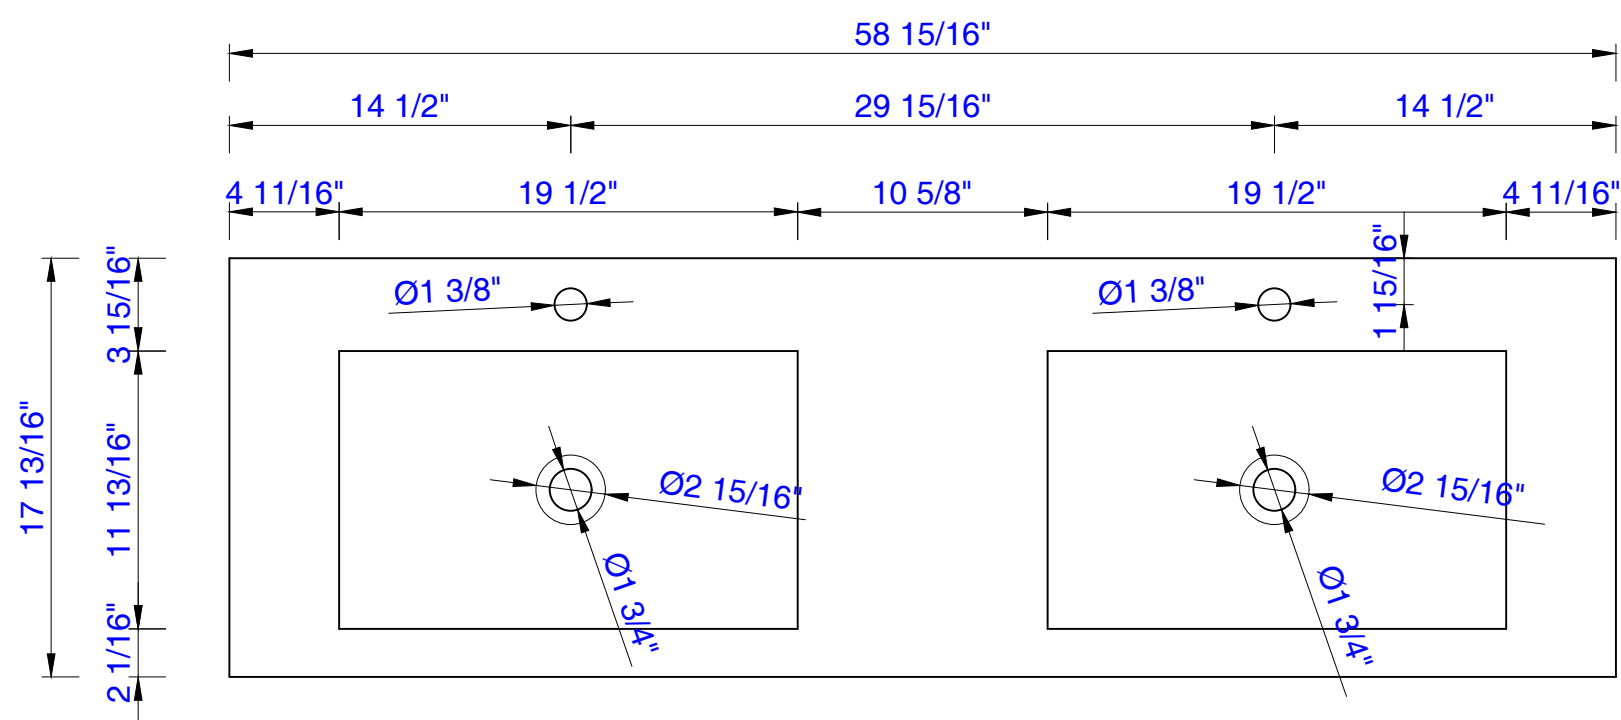

59"

Item Number:  
SS-356-MW  
SS-356-GW  
SS-356-DGG

JAMES MARTIN

VANITIES™

**59" Vanity Top**  
Diagrams with Dimensions  
page 01 of 01

1497mm

Item Number:  
SS-356-MW  
SS-356-GW  
SS-356-DGG

JAMES MARTIN

VANITIES™

**1497mm Vanity Top**  
Diagrams with Dimensions  
page 01 of 01