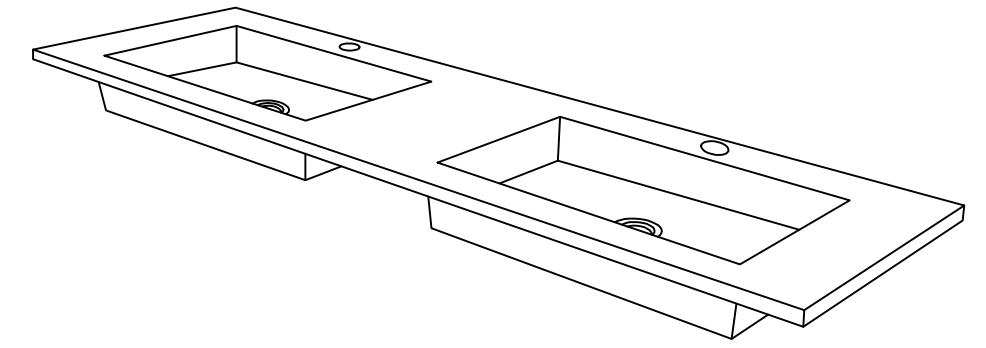

59"

Item Number:  
SS-356-MW  
SS-356-GW  
SS-356-DGG

JAMES MARTIN

VANITIES™

**59" Vanity Top**  
Diagrams with Dimensions  
page 01 of 01

1497mm

Item Number:  
SS-356-MW  
SS-356-GW  
SS-356-DGG

JAMES MARTIN

VANITIES™

**1497mm Vanity Top**  
Diagrams with Dimensions  
page 01 of 01