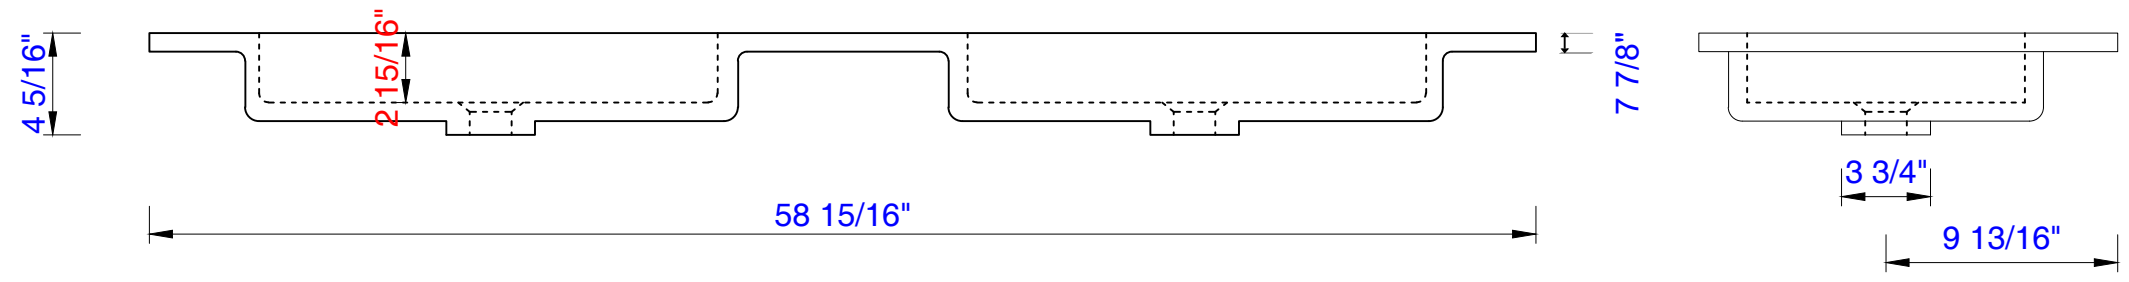

59"

Item Number:  
SS-356-MW  
SS-356-GW  
SS-356-DGG

JAMES MARTIN

VANITIES™

**59" Vanity Top**  
Diagrams with Dimensions  
page 01 of 01

1497mm

Item Number:  
SS-356-MW  
SS-356-GW  
SS-356-DGG

JAMES MARTIN

VANITIES™

**1497mm Vanity Top**  
Diagrams with Dimensions  
page 01 of 01