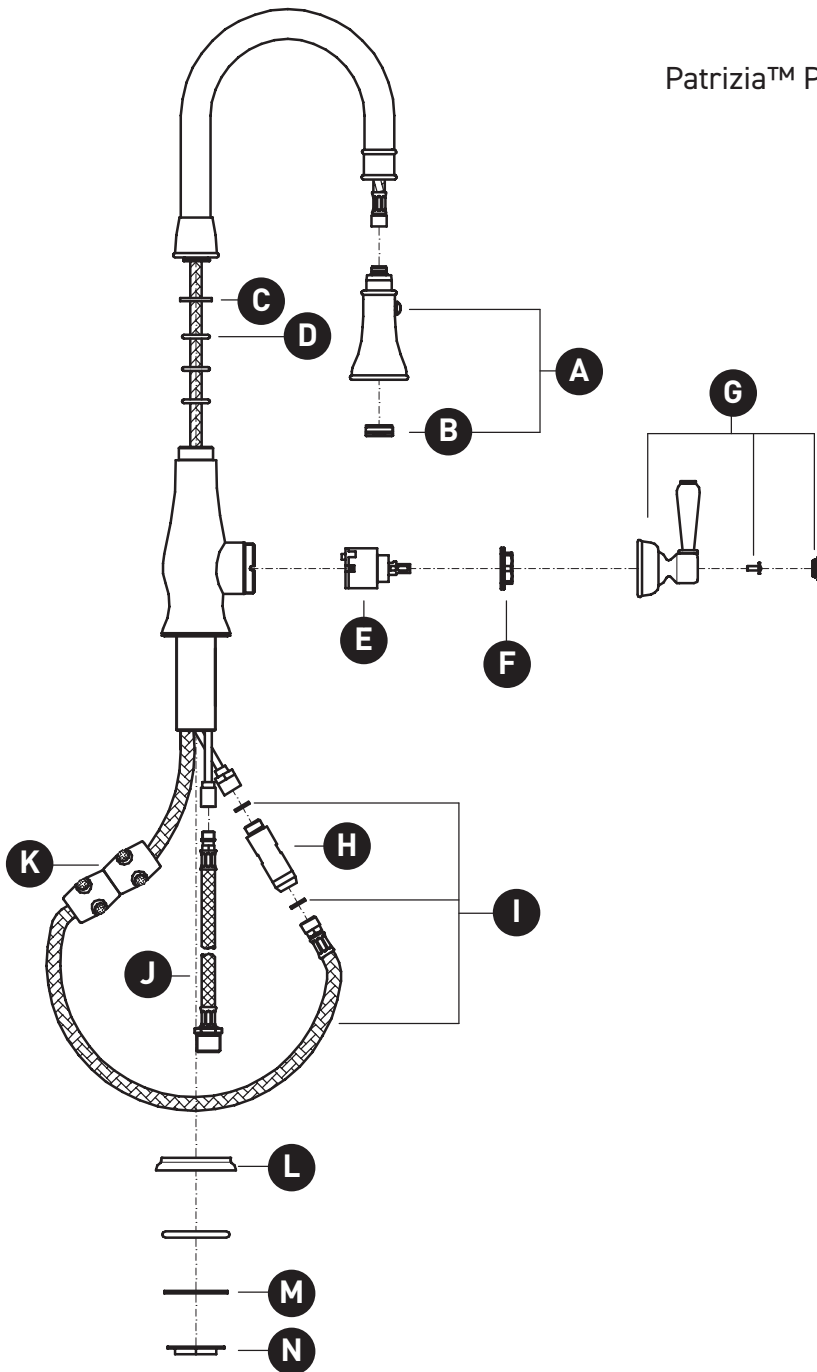

ORDER BY PART NUMBER

## ILLUSTRATED PARTS

### A3420S

Patrizia™ Pull-Down Bar/Food Prep Kitchen Faucet

ID	Kit Number	Finish
A	C7102A*	See below
B	C7102/7*	See below
C	C1451/5	N/A
D	C7586.64	N/A
E	C3009D35	N/A
F	C3702/3	N/A
G	C7681*	See below
H	C3420VAL	N/A
I	C7091NSF	N/A
J	C7089.12CSP (x2)	N/A
K	C7123P	N/A
L	C3430/9	N/A
M	C3410/8	N/A
N	C3410/7	N/A