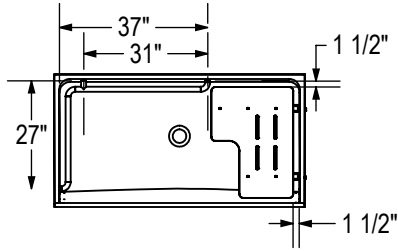

BASE MODEL WITH ADA L-SHAPED GRAB BAR & SEAT PACKAGE  
LEFT SIDE SHOWN  
RIGHT SIDE SYMMETRICAL

All dimensions are approximate. Structure measurements must be verified against the unit to ensure proper fit.