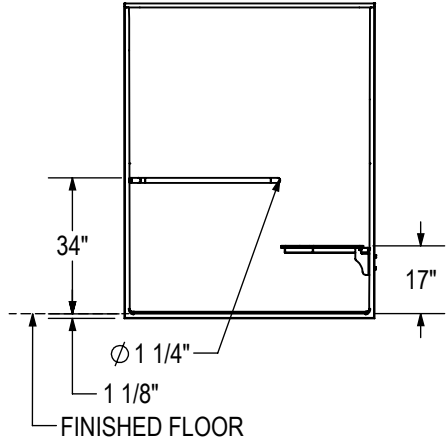

BASE MODEL WITH ADA L-SHAPED GRAB BAR & SEAT PACKAGE  
LEFT SIDE SHOWN  
RIGHT SIDE SYMMETRICAL

All dimensions are approximate. Structure measurements must be verified against the unit to ensure proper fit.