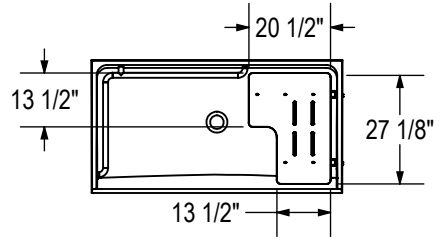

BASE MODEL WITH ADA L-SHAPED GRAB BAR & SEAT PACKAGE  
LEFT SIDE SHOWN  
RIGHT SIDE SYMMETRICAL

All dimensions are approximate. Structure measurements must be verified against the unit to ensure proper fit.