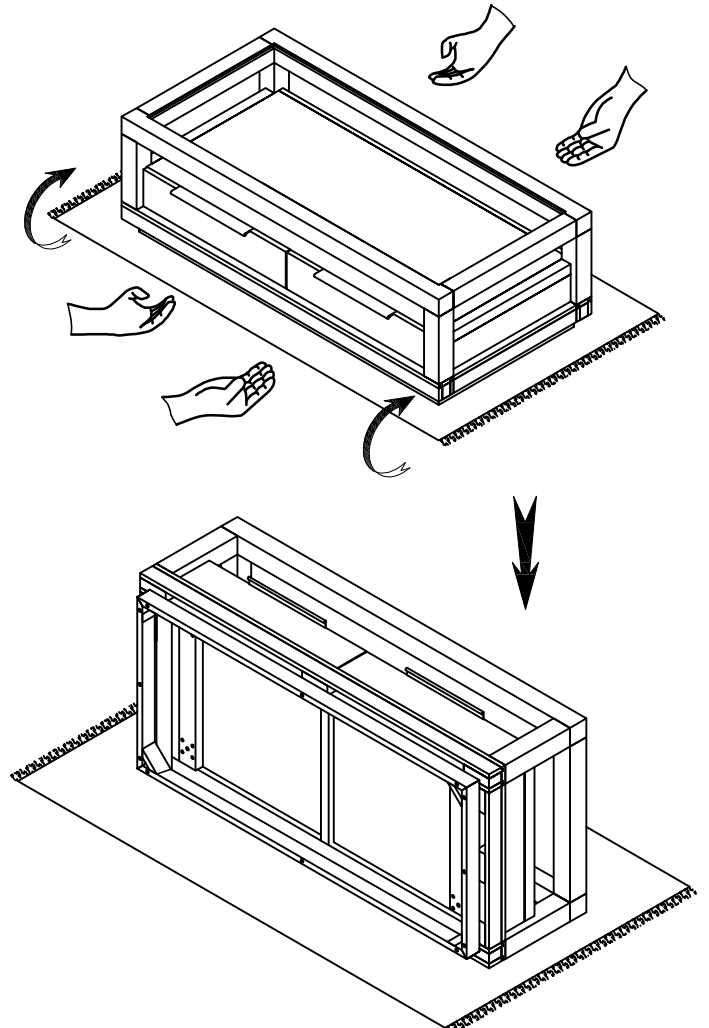

## PARTS PACKING CONFIGURATIONS

- A. COFFEE TABLE 1 PC
- B. CASTER 4 PCS

FULLY ASSEMBLED

### HARDWARE PACKED IN BOX

1.ALLEN BOLT ( M6X38 )		16 PCS
2.ALLEN KEY		1PC

STEP 1:

STEP 2: