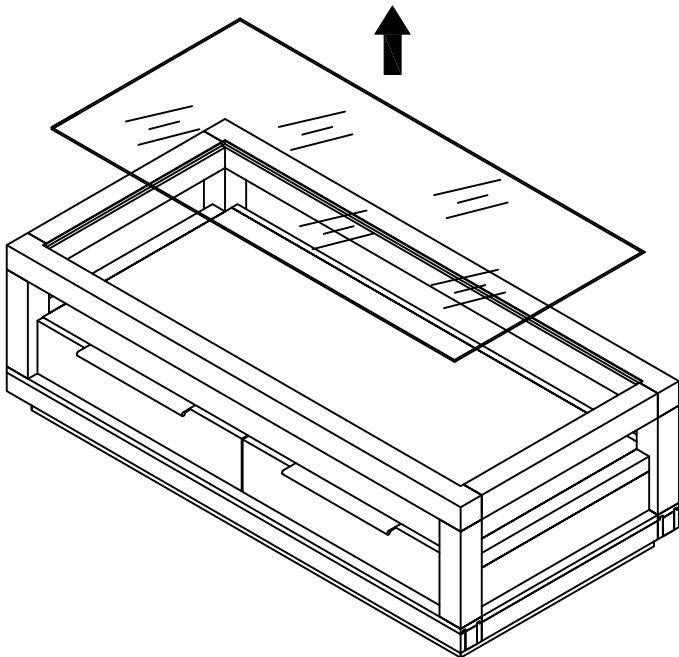

## PARTS PACKING CONFIGURATIONS

- A. COFFEE TABLE 1 PC
- B. CASTER 4 PCS

FULLY ASSEMBLED

### HARDWARE PACKED IN BOX

1.ALLEN BOLT ( M6X38 )		16 PCS
2.ALLEN KEY		1PC

STEP 1:

STEP 2: