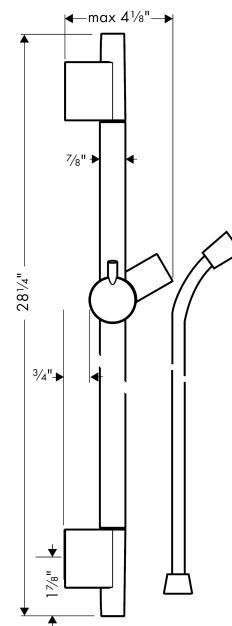

Unica
Wallbar S, 24"
 Finishes : **polished nickel** Part no. : **28632830**

Description

Features

- Consists of: Wallbar, Handshower hose, Slider
- Angle-adjustable holder pivots left and right, slides easily and locks in place

Item details

List Price \$ 231.00

Compliance

Product image

Scale drawing

Unica

Wallbar S, 24"

Finishes : polished nickel

Part no. : 28632830

Exploded drawing

Year of production: >04/05

Unica
Wallbar S, 24"
 Finishes : **polished nickel** Part no. : **28632830**

Spare parts list

Year of production: >**04/05**

Pos.	Description	Part no.	Price	PU
1	cover	97709XXX	-	-
2	support, assy	97651XXX	-	-
3	tile-matching-disk	97450XXX	-	-
4	wall support	96275XXX	-	-
5	mounting set	96179XXX	-	-
6	shower hose Isiflex'B 1,60 m	28276830	-	1