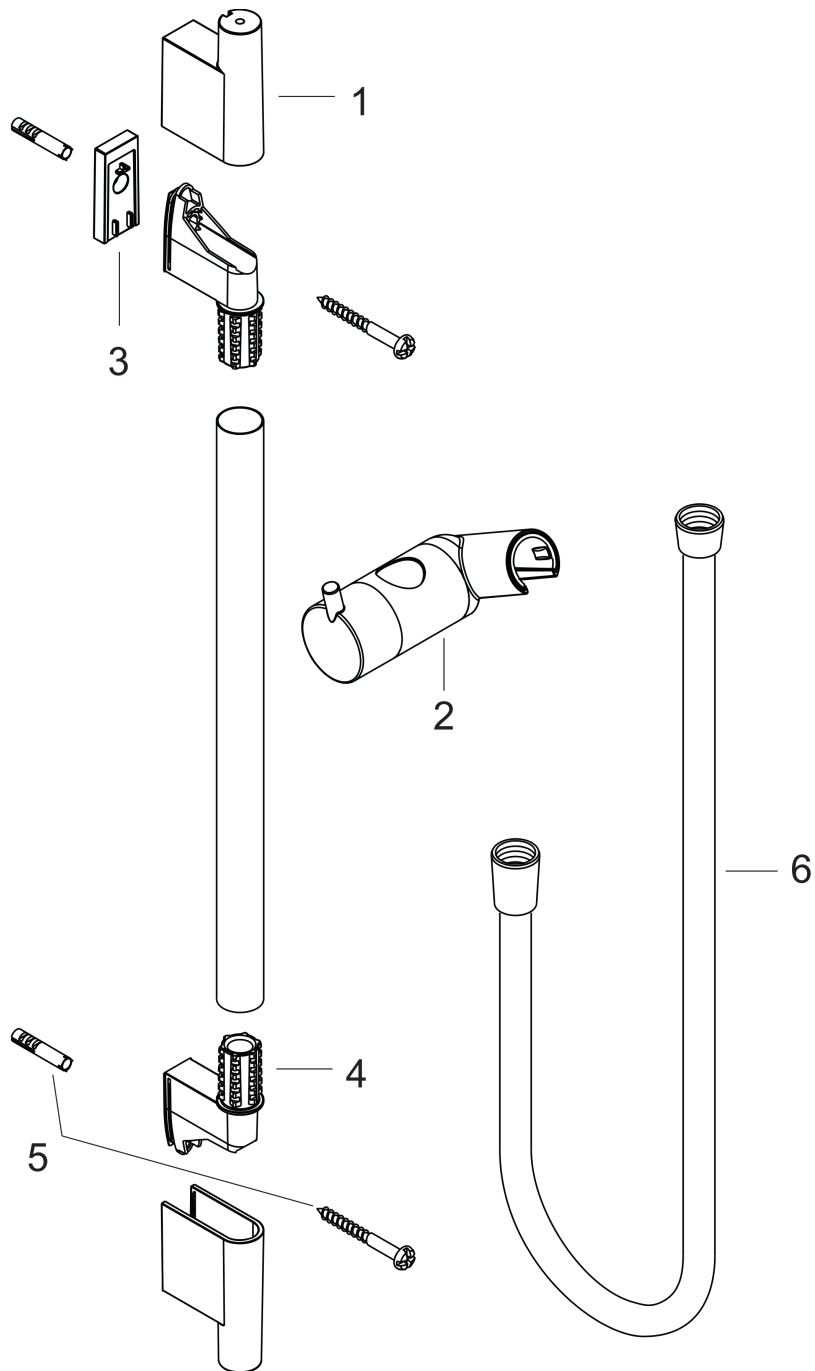

Unica
Wallbar S, 24"
 Finishes : **polished nickel** Part no. : **28632830**

Description

Features

- Consists of: Wallbar, Handshower hose, Slider
- Angle-adjustable holder pivots left and right, slides easily and locks in place

Item details

List Price \$ 231.00

Compliance

Product image

Scale drawing

Unica

Wallbar S, 24"

Finishes : polished nickel

Part no. : 28632830

Exploded drawing

Year of production: >04/05

Unica
Wallbar S, 24"
 Finishes : **polished nickel** Part no. : **28632830**

Spare parts list

Year of production: >**04/05**

Pos.	Description	Part no.	Price	PU
1	cover	97709XXX	-	-
2	support, assy	97651XXX	-	-
3	tile-matching-disk	97450XXX	-	-
4	wall support	96275XXX	-	-
5	mounting set	96179XXX	-	-
6	shower hose Isiflex'B 1,60 m	28276830	-	1