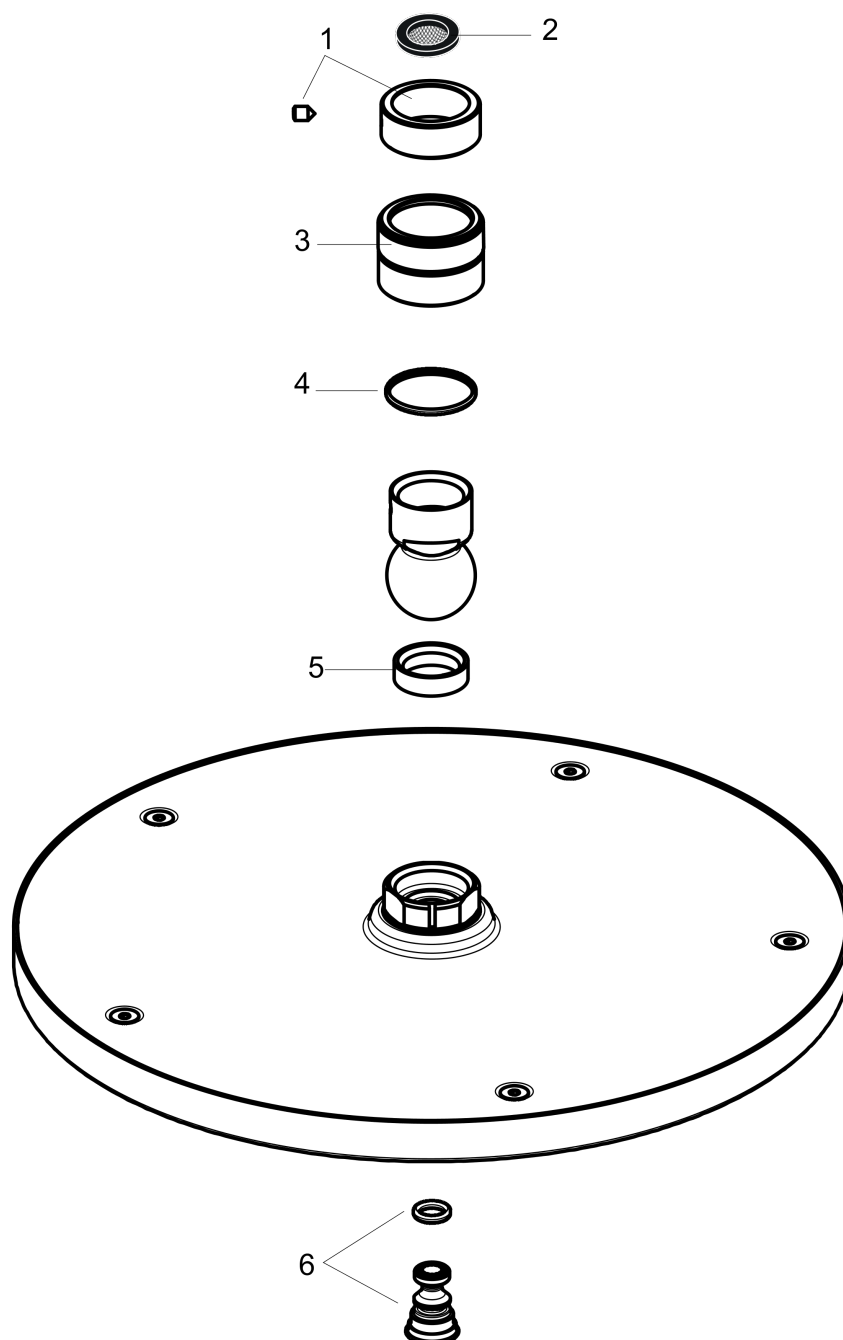

## Product image

## Scale drawing

**AXOR Starck**  
**Showerhead 240 1-Jet, 2.0 GPM**  
Finishes : **brushed nickel**    Part no. : **26070821**

## Exploded drawing

Year of production: >01/18

**AXOR Starck**  
**Showerhead 240 1-Jet, 2.0 GPM**  
 Finishes : **brushed nickel** Part no. : **26070821**

## Spare parts list

Year of production: >01/18

Pos.	Description	Part no.	PC	PU
1	lock washer	98942000	0	1
2	filter packing	94246000	0	1
3	nut	97958820	0	1
4	lever collar	97536000	0	1
5	seal	97606000	0	1
6	air jet (Eco)	95795820	0	1