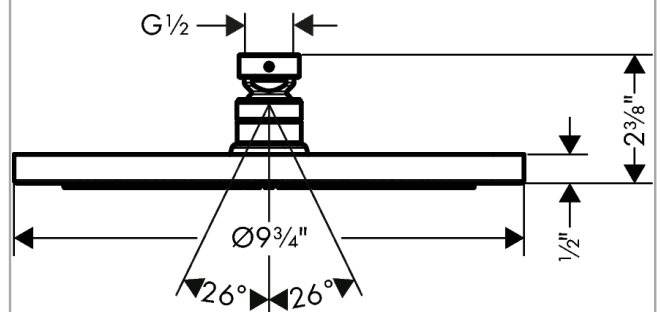

## Scale drawing

**AXOR Starck**  
**Showerhead 240 1-Jet, 2.0 GPM**  
Finishes : **brushed nickel**    Part no. : **26070821**

## Exploded drawing

Year of production: >01/18

**AXOR Starck**  
**Showerhead 240 1-Jet, 2.0 GPM**  
 Finishes : **brushed nickel** Part no. : **26070821**