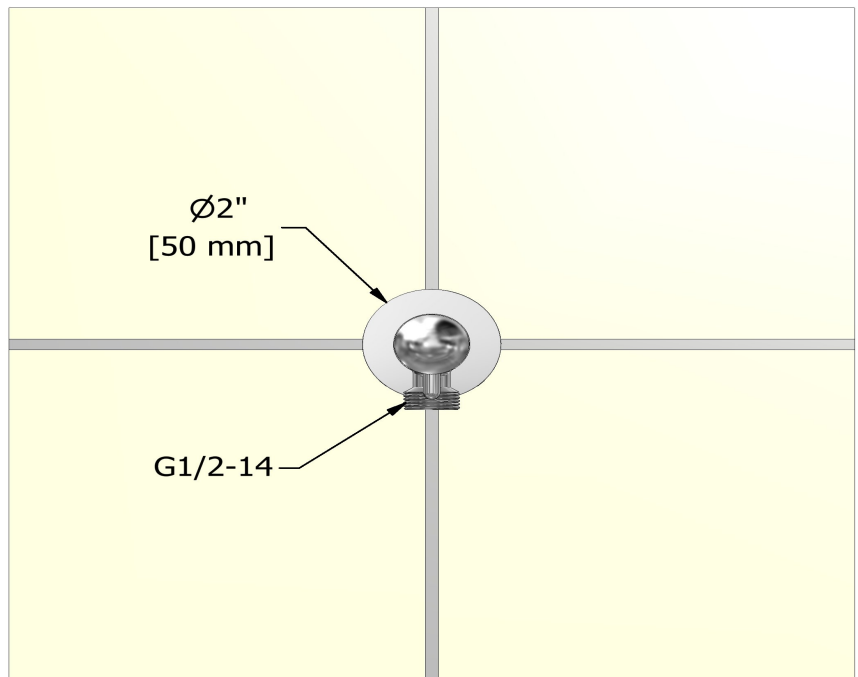

Sizes, models and finishes may differ from those presented.

Warranty

This **Riobel Inc.** product you have purchased carries a Limited Lifetime Warranty on the chrome, PVD finish, blacks and all working parts and is guaranteed from the initial purchase date against all manufacturing defects. All other finishes, including plastic components, are guaranteed for one year. All electric and/or electronic parts are covered by a 5-year limited warranty.

Customer Service

Ontario, West Canada : 888-287-5354 Quebec, Maritimes, United States : 866-473-8442

2020.11.07