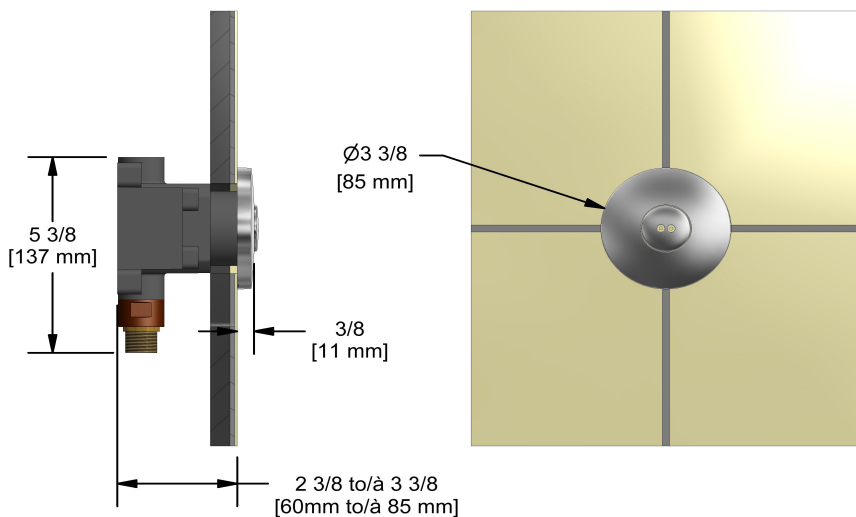

DETAIL A

Wall template cut out, finished wall. /
Gabarit de mur pour découpage, mur fini.

Sizes, models and finishes may differ from those presented.

Warranty

This **Riobel Inc.** product you have purchased carries a Limited Lifetime Warranty on the chrome, PVD finish, blacks and all working parts and is guaranteed from the initial purchase date against all manufacturing defects. All other finishes, including plastic components, are guaranteed for one year. All electric and/or electronic parts are covered by a 5-year limited warranty.

Customer Service

Ontario, West Canada : 888-287-5354 Quebec, Maritimes, United States : 866-473-8442

2020.11.07