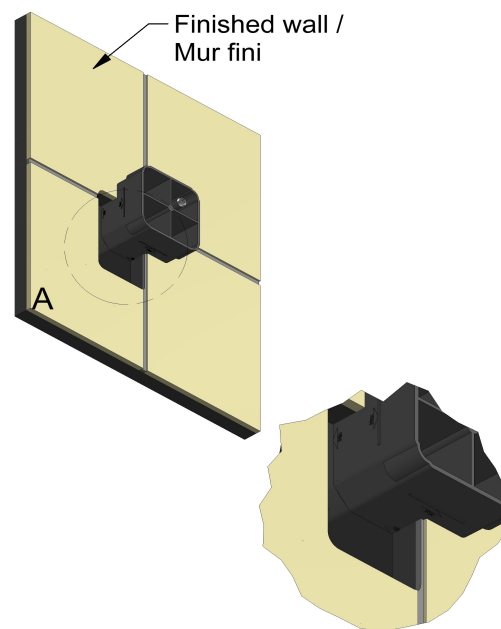

DETAIL A

Wall template cut out, finished wall. /
Gabarit de mur pour découpage, mur fini.

Sizes, models and finishes may differ from those presented.

Warranty

This **Riobel Inc.** product you have purchased carries a Limited Lifetime Warranty on the chrome, PVD finish, blacks and all working parts and is guaranteed from the initial purchase date against all manufacturing defects. All other finishes, including plastic components, are guaranteed for one year. All electric and/or electronic parts are covered by a 5-year limited warranty.

Customer Service

Ontario, West Canada : 888-287-5354 Quebec, Maritimes, United States : 866-473-8442

2020.11.07