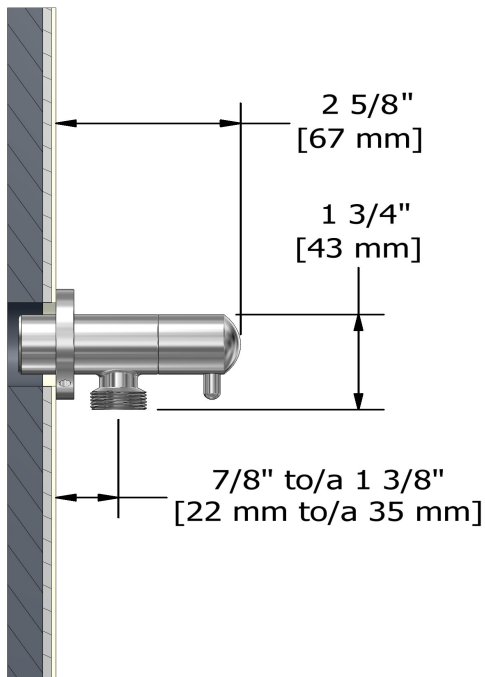

Sizes, models and finishes may differ from those presented.

Warranty

This **Riobel Inc.** product you have purchased carries a Limited Lifetime Warranty on the chrome, PVD finish, blacks and all working parts and is guaranteed from the initial purchase date against all manufacturing defects. All other finishes, including plastic components, are guaranteed for one year. All electric and/or electronic parts are covered by a 5-year limited warranty.

Customer Service

Ontario, West Canada : 888-287-5354 Quebec, Maritimes, United States : 866-473-8442

2020.11.07