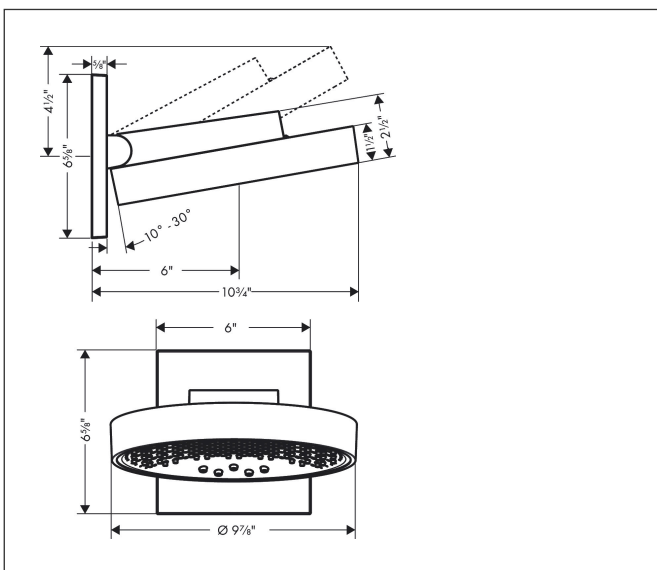

Drawing

Technology

Spray Types