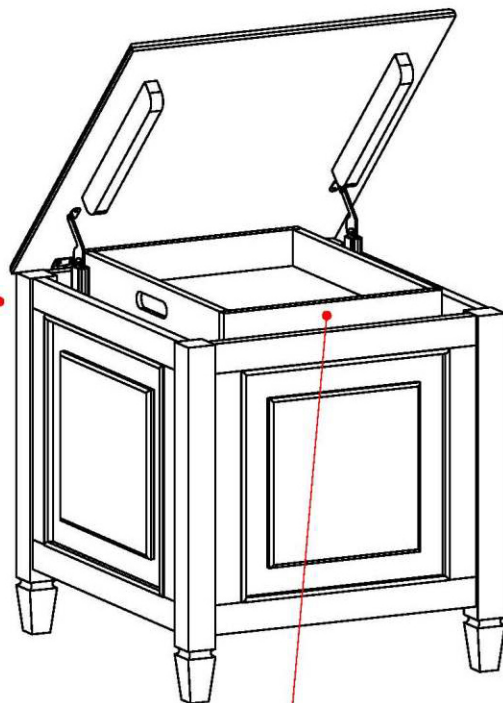

Space inner dimension: W44cm / 17.3"
x D53.5cm / 21" x H34cm / 13.4" x 1pc

Inner dimension Tray: W33cm / 13"
x D47.5cm / 18.7" x H5cm / 2" x 1pc

Net Weight : 31.5 (lb)