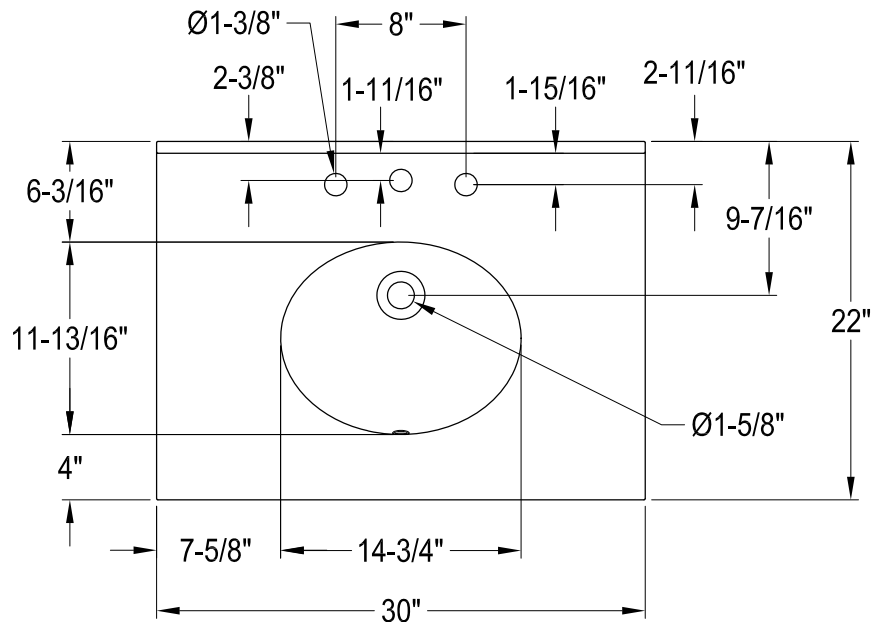

KVPB3030MAB0,1,5,6,7,8

30" Console Sink with Acrylic Legs & Shelf

VXHSB21180,1,5,6,7,8