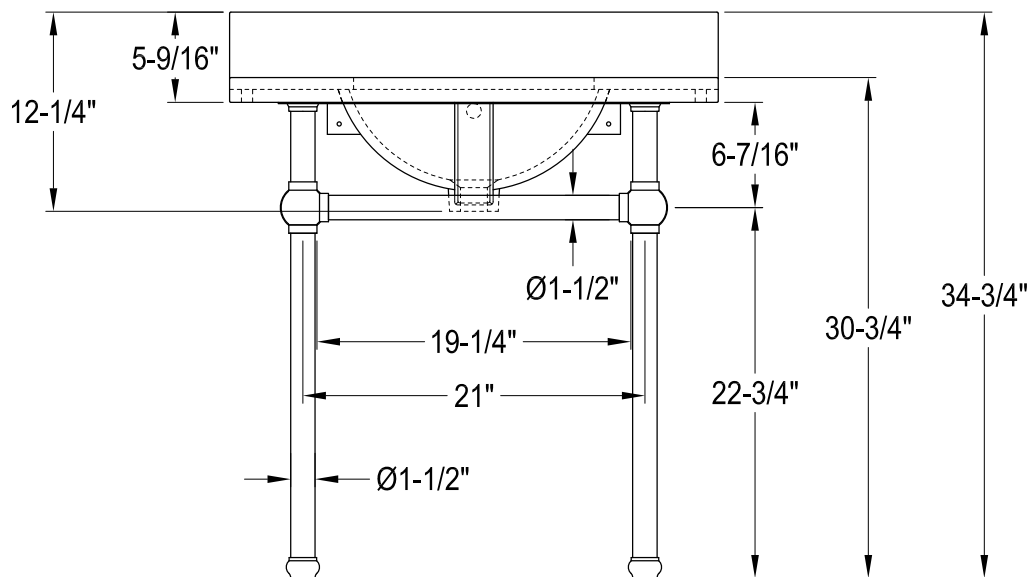

KVPB3030MAB0,1,5,6,7,8

30" Console Sink with Acrylic Legs & Shelf

VXHSB21180,1,5,6,7,8