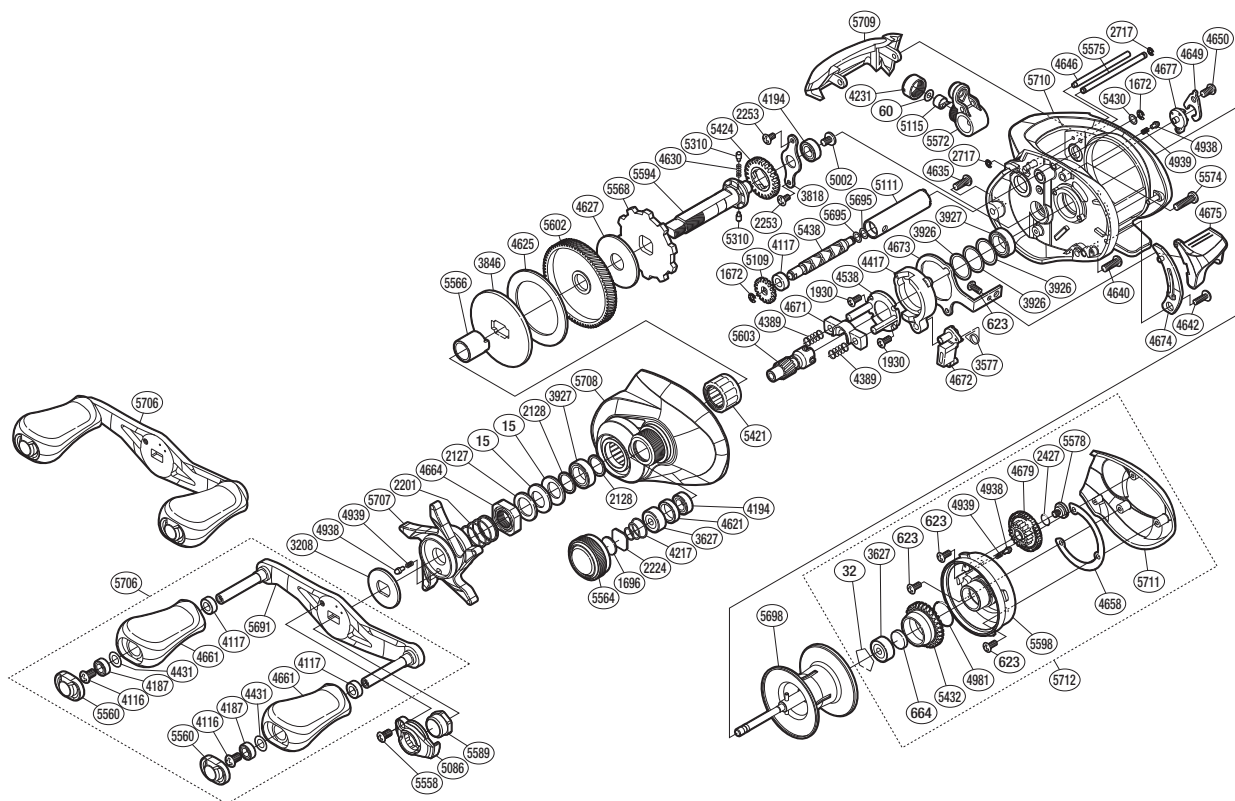

SHIMANO

CHRONARCH

A-RB

CH G-151HG

Please note that the number of adjusting washers may not be the same as shown in the exploded views. (Adjustment will vary with each individual product.)

(51RH29F151X)

Part No.	Description	Part No.	Description	Part No.	Description
BNT0015	Drag Spring Washer	BNT4538	Clutch Cam Retainer	BNT5424	Idle Gear
BNT0032	Bearing Retainer	BNT4621	Bearing Spacer	BNT5430	Washer
BNT0060	Spacer	BNT4625	Drag Washer	BNT5432	Brake Pipe Gear Assembly
BNT0623	Screw	BNT4627	Drag Washer	BNT5438	Worm Shaft
BNT0664	Spacer B	BNT4630	Idle Gear Spring	BNT5558	Screw
BNT1672	E Lock	BNT4635	Screw	BNT5560	Handle Knob Seal
BNT1696	Cast Control Spacer	BNT4640	Screw	BNT5564	Cast Control Cap
BNT1930	Screw	BNT4642	Screw	BNT5566	Roller Clutch Inner Tube
BNT2127	Star Drag Spacer	BNT4646	Stabilizer Bar	BNT5568	Anti-Reverse Ratchet
BNT2128	Bearing Washer	BNT4649	Cam Lever Retainer	BNT5572	Line Guide Assembly
BNT2201	Star Drag Spring	BNT4650	Screw	BNT5574	Screw
BNT2224	Spool Tension Spacer	BNT4658	Washer	BNT5575	Line Guard
BNT2253	Screw	BNT4661	Handle Knob	BNT5578	Screw
BNT2427	O Ring	BNT4664	Star Drag Nut	BNT5589	Handle Nut
BNT2717	E Lock	BNT4671	Yoke	BNT5594	Drive Shaft
BNT3208	Star Drag Click Plate	BNT4672	Clutch Pawl	BNT5598	Brake Case Assembly
BNT3577	Clutch Pawl Spring	BNT4673	Clutch Plate	BNT5602	Drive Gear
BNT3627	Ball Bearing	BNT4674	Clutch Bar Guide	BNT5603	Pinion Gear
BNT3818	Drive Shaft Retainer	BNT4675	Quick-Fire li Clutch Bar Assembly	BNT5691	Handle Shank Assembly
BNT3846	Key Washer	BNT4677	Side Plate Cam Lever	BNT5695	Washer
BNT3926	Washer	BNT4679	Br Dial	BNT5698	Spool Assembly
BNT3927	Ball Bearing	BNT4938	Click Pin	BNT5706	Handle Assembly
BNT4116	Screw	BNT4939	Click Spring	BNT5707	Star Drag
BNT4117	Bushing	BNT4981	O Ring	BNT5708	Left Side Plate Assembly
BNT4187	Ball Bearing	BNT5002	Screw	BNT5709	Level Wind Protector
BNT4194	Ball Bearing	BNT5086	Handle Retainer	BNT5710	Frame Assembly
BNT4217	Spool Tension Spring	BNT5109	Idle Gear	BNT5711	Right Side Plate
BNT4231	Pawl Cap	BNT5111	Level Wind Guard	BNT5712	Right Side Plate Assembly
BNT4389	Yoke Spring	BNT5115	Line Guide Pawl		
BNT4417	Clutch Cam	BNT5310	Idle Gear Pin		
BNT4431	Washer	BNT5421	Roller Clutch Bearing	BNT4692	B-100 Oil (accessory)