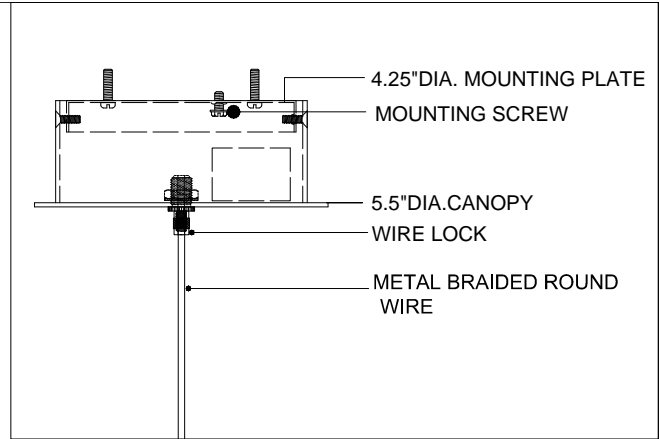

5.5"DIA.CANOPY
 4.25"DIA*0.5"H.MOUNTING PLATE COVER
 5.75"DIA*4.25"H. SHADE

TOP VIEW

CANOPY DETAIL

FRONT VIEW

NOTE: CORD LENGTHS ARE NOT SHOWN TO SCALE

9000-1177

ALL WORK © 2023 CURREY & COMPANY