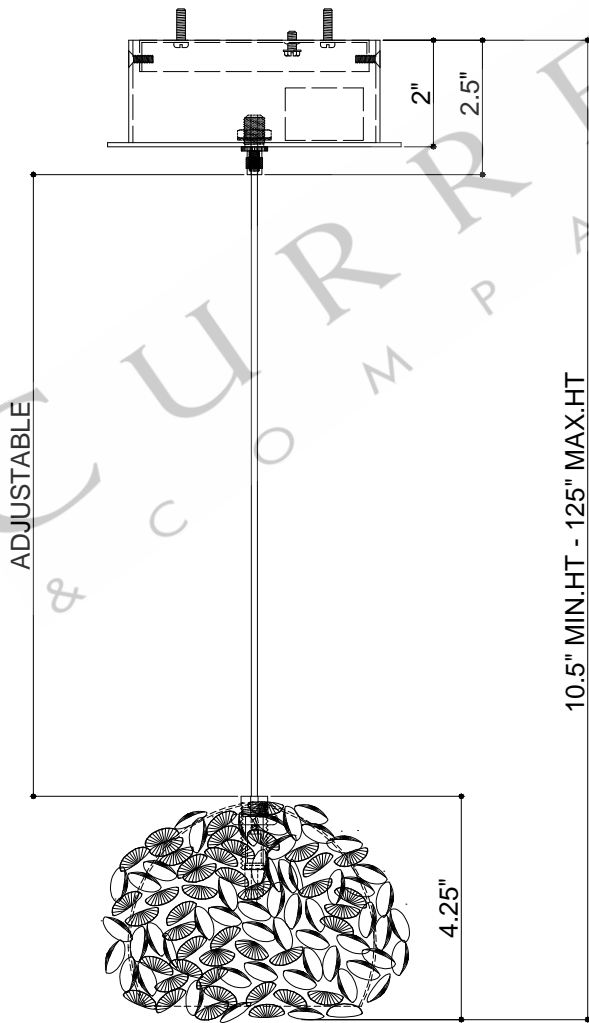

5.5"DIA.CANOPY
 4.25"DIA*0.5"H.MOUNTING PLATE COVER
 5.75"DIA*4.25"H. SHADE

TOP VIEW

CANOPY DETAIL

FRONT VIEW

NOTE: CORD LENGTHS ARE NOT SHOWN TO SCALE

9000-1177

ALL WORK © 2023 CURREY & COMPANY