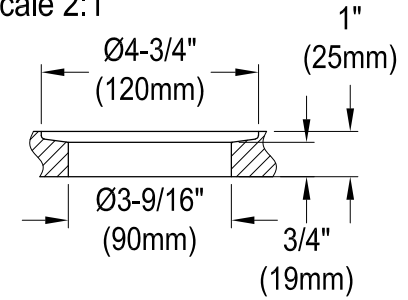

GPKF30198

Ceramic Farmhouse Single Bowl Sink

Drain Hole Size

Scale 2:1

Strainer