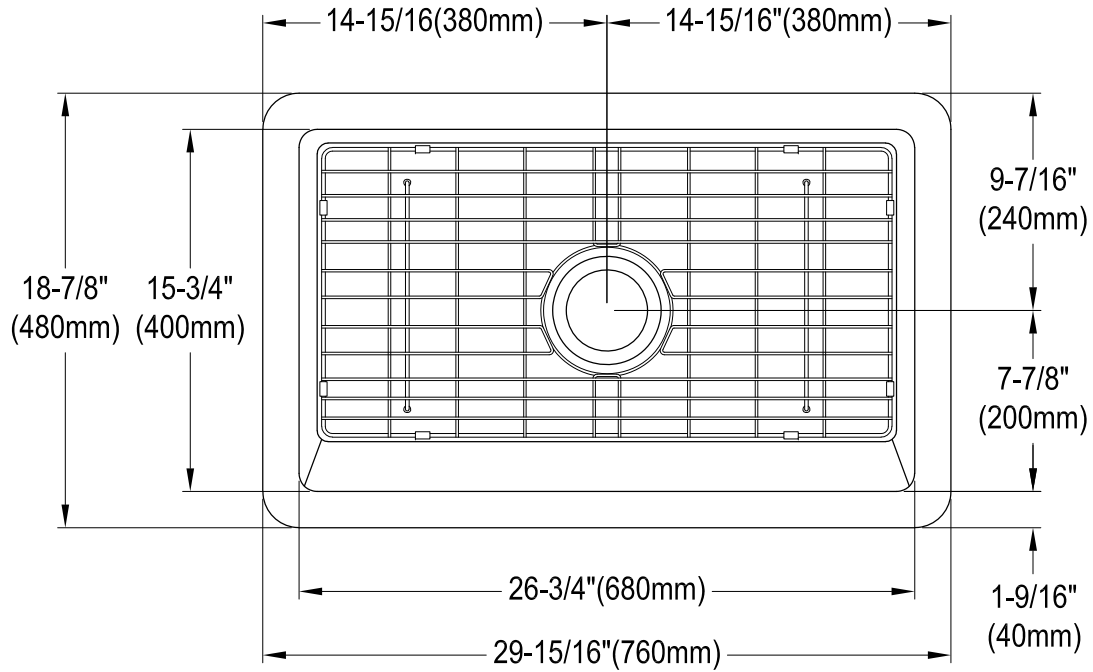

GPKF30198

Ceramic Farmhouse Single Bowl Sink

Drain Hole Size

Scale 2:1

Strainer