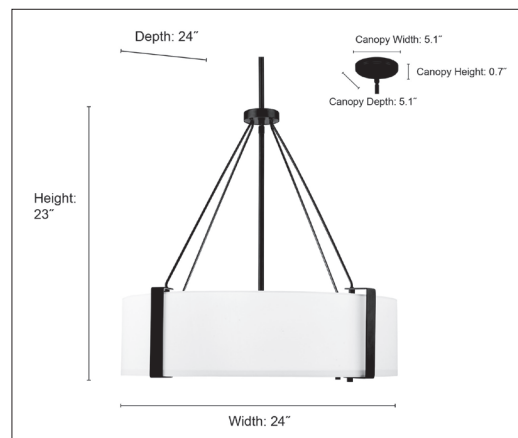

28203 MG/WH

Millennium Lighting
105 Declaration Drive
McDonough, GA 30253
www.millenniumlighting.com