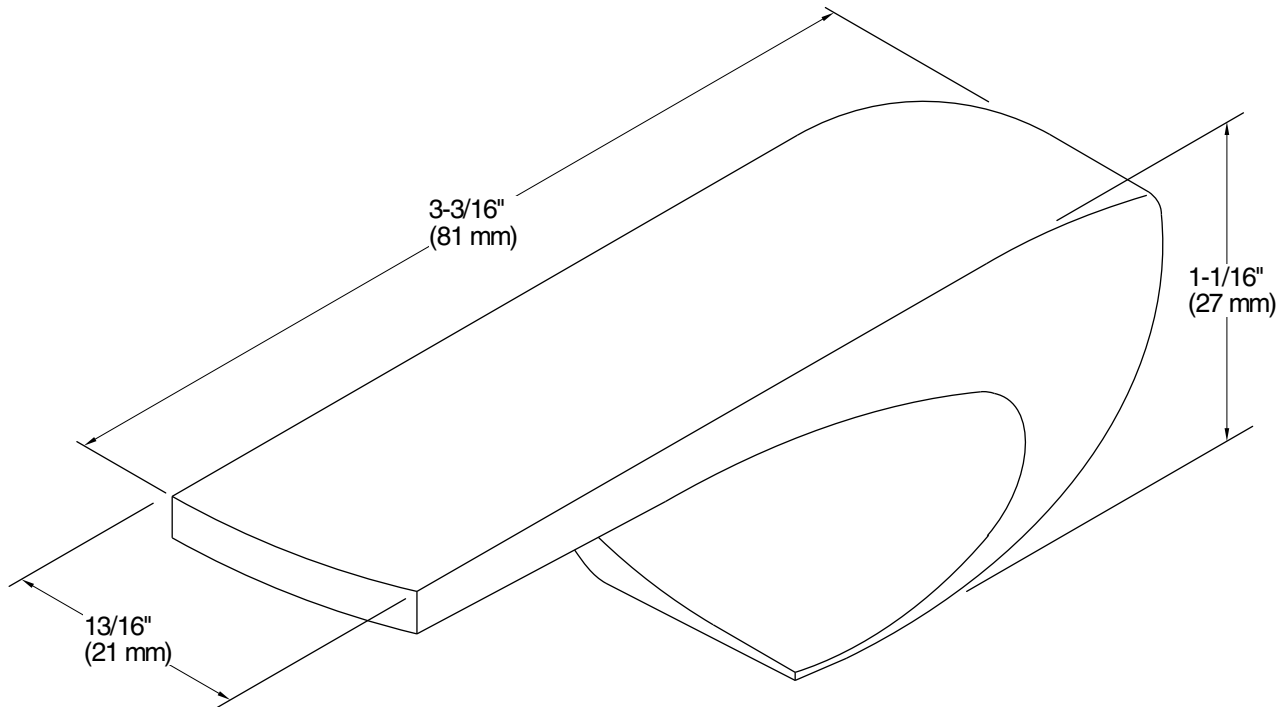

Left-hand trip lever for KOHLER® toilets K-9481-L

Features

- Left-hand trip lever
- For use with Wellworth, Barrington, and Highline Pressure Lite toilets

Material

- Premium metal construction for durability and reliability
- KOHLER® finishes resist corrosion and tarnishing

Color	Code	Description
-------	------	-------------

BN	Vibrant® Brushed Nickel
----	-------------------------

Technical Information

All product dimensions are nominal.

Material: Brass