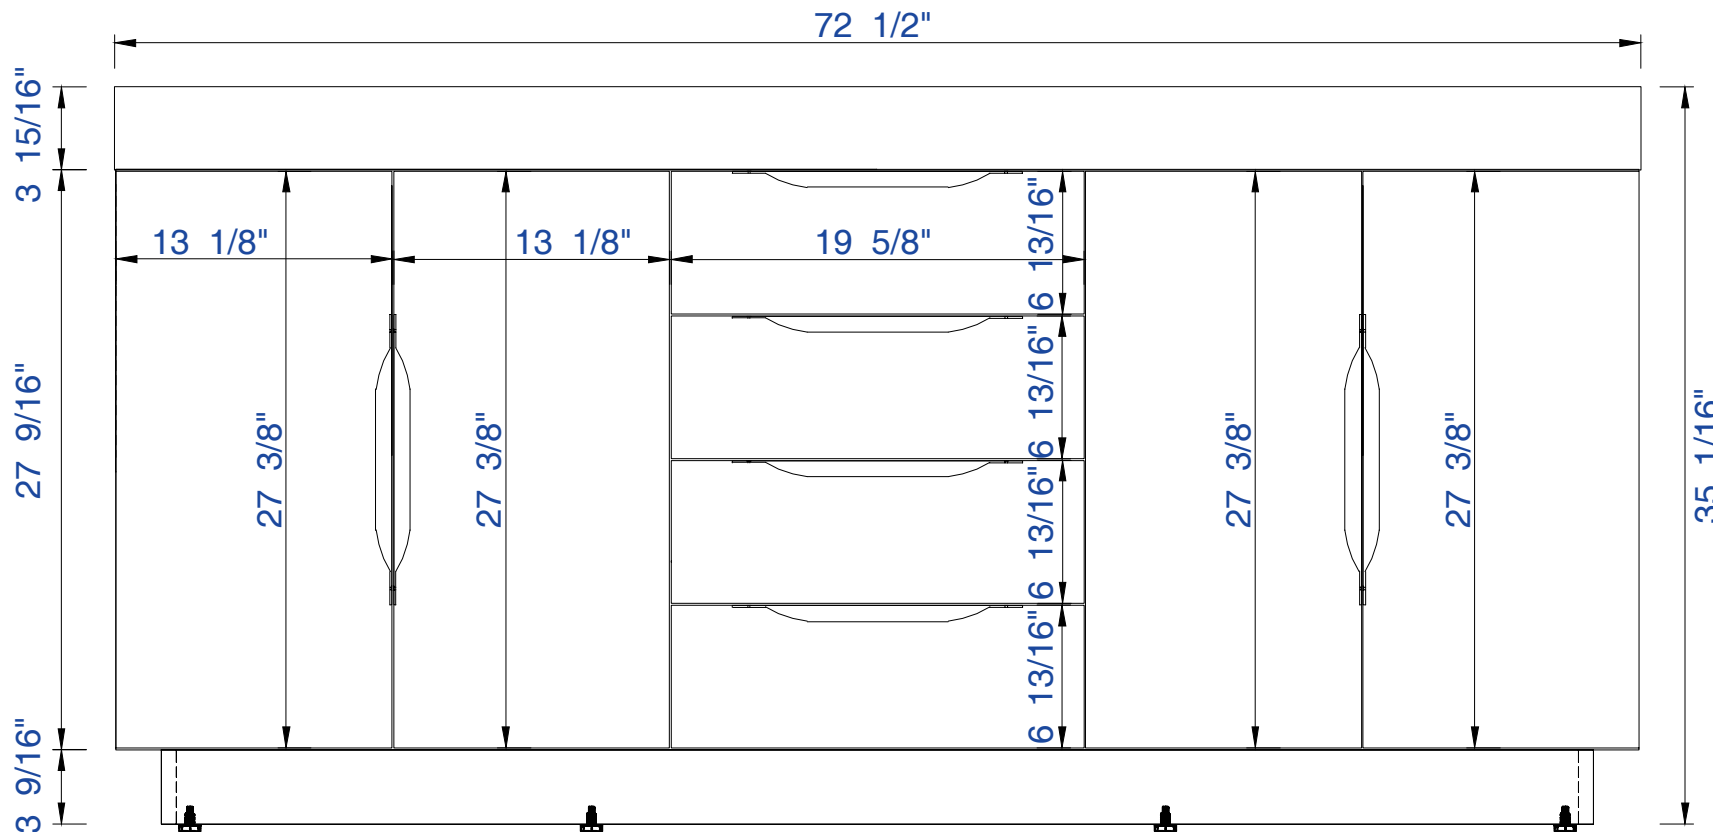

72"

Item Number:

JAMES MARTIN

Bainbridge 72" Single Cabinet

368-V72S-TBO

Diagrams with Dimensions  
page 01 of 03

VANITIES™

NOTE ONE: Countertop with integrated sink is shown on this cabinet

NOTE ONE: Countertop with integrated sink is shown on this cabinet

72"

Item Number:

368-V72S-TBO

JAMES MARTIN

VANITIES™

Bainbridge 72" Single Cabinet

Diagrams with Dimensions  
page 03 of 03

NOTE ONE: Countertop with integrated sink is shown on this cabinet  
 NOTE TWO: This vanity does not have a Backsplash

1842mm

Item Number:

JAMES MARTIN

Bainbridge 1842mm Single Cabinet

368-V72S-TBO

Diagrams with Dimensions  
page 01 of 03

Diagrams with Dimensions  
page 02 of 03

NOTE ONE: Countertop with integrated sink is shown on this cabinet

1842mm

Item Number:

368-V72S-TBO

JAMES MARTIN

VANITIES™

Bainbridge 1842mm Single Cabinet