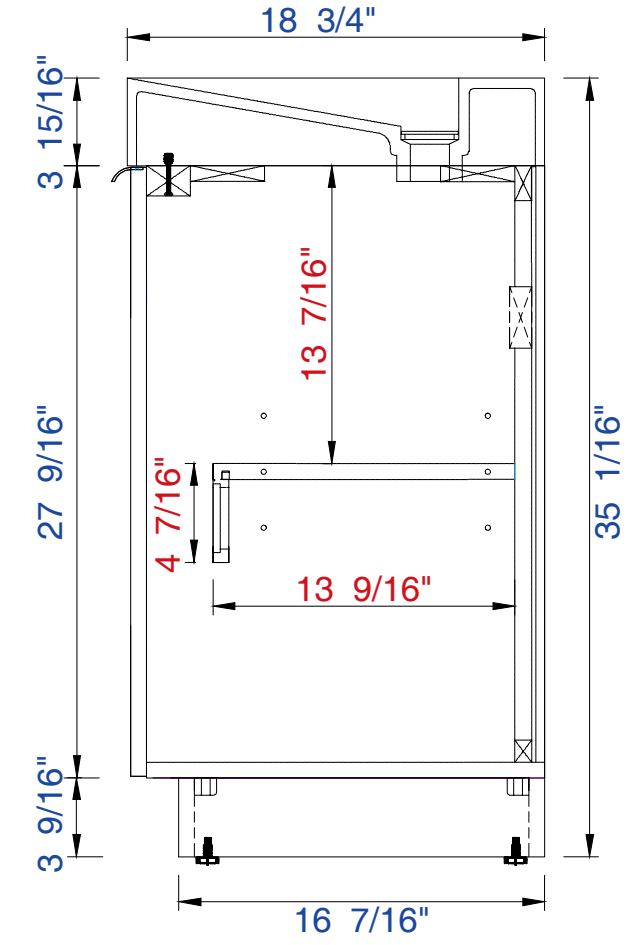

NOTE ONE: Countertop with integrated sink is shown on this cabinet

72"

Item Number:

368-V72S-TBO

JAMES MARTIN

VANITIES™

Bainbridge 72" Single Cabinet

Diagrams with Dimensions  
page 03 of 03

NOTE ONE: Countertop with integrated sink is shown on this cabinet  
 NOTE TWO: This vanity does not have a Backsplash

1842mm

Item Number:

JAMES MARTIN

Bainbridge 1842mm Single Cabinet

368-V72S-TBO

Diagrams with Dimensions  
page 01 of 03

Diagrams with Dimensions  
page 02 of 03

NOTE ONE: Countertop with integrated sink is shown on this cabinet

1842mm

Item Number:

368-V72S-TBO

JAMES MARTIN

VANITIES™

Bainbridge 1842mm Single Cabinet

Diagrams with Dimensions  
page 03 of 03

NOTE ONE: Countertop with integrated sink is shown on this cabinet

NOTE TWO: This vanity does not have a Backsplash