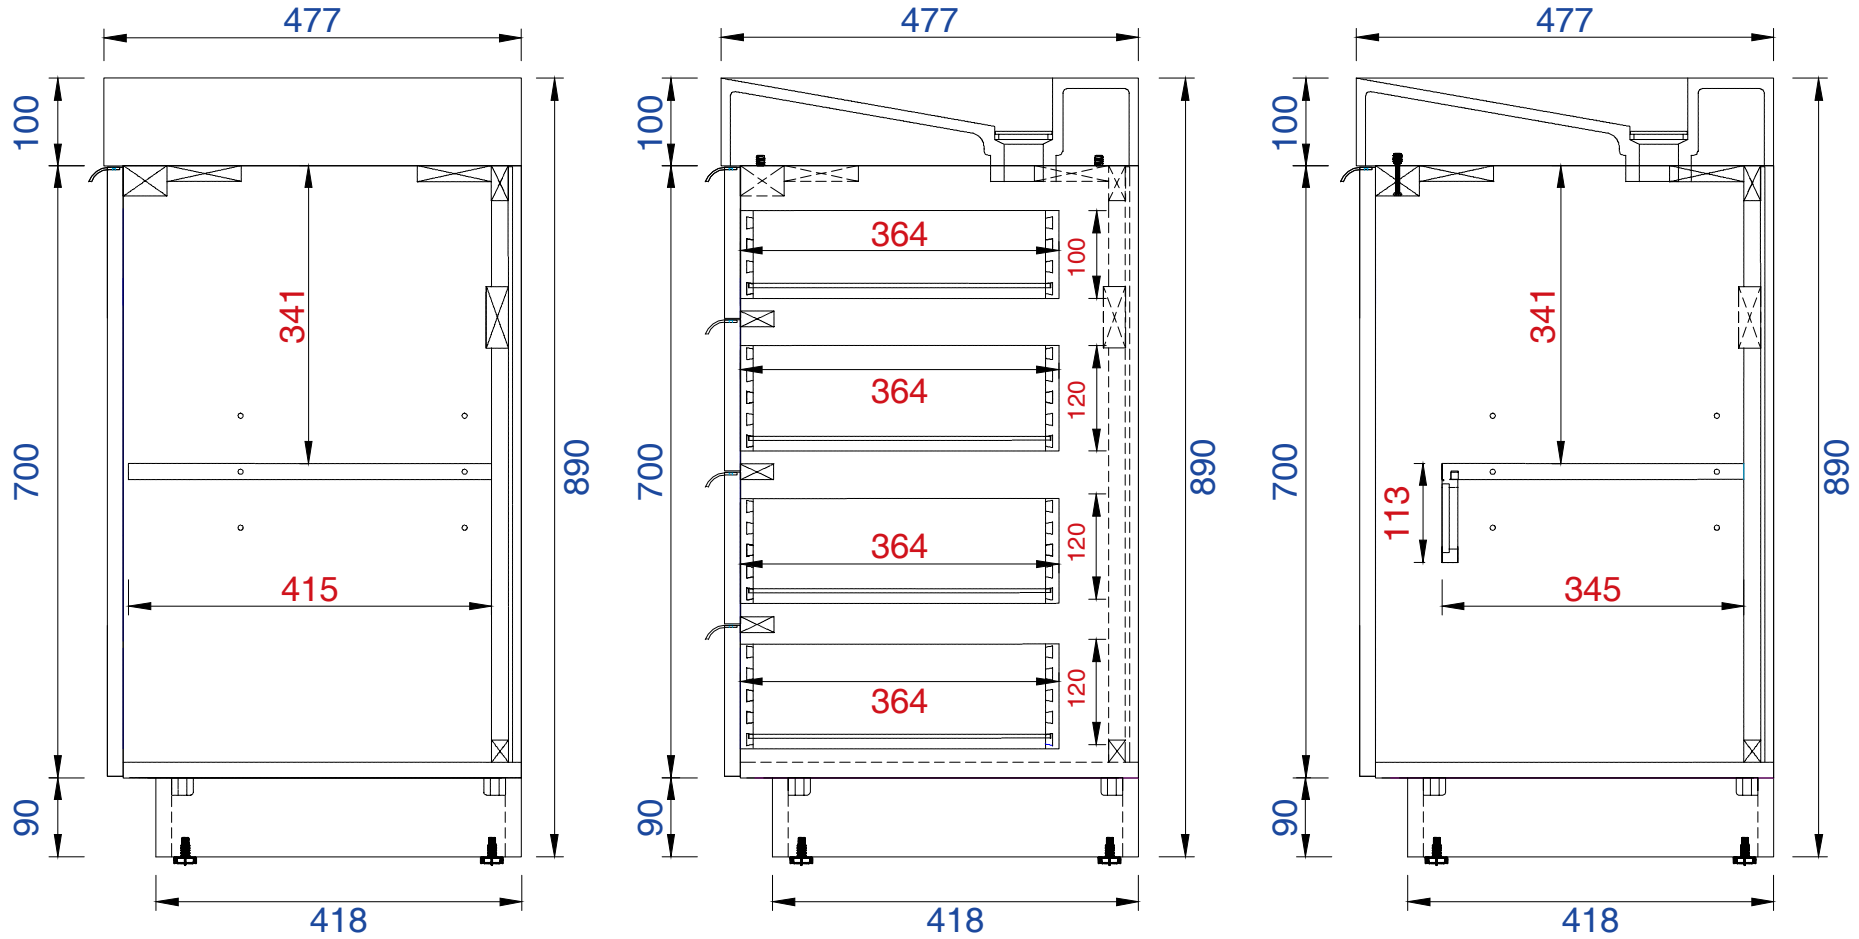

NOTE ONE: Countertop with integrated sink is shown on this cabinet  
 NOTE TWO: This vanity does not have a Backsplash

1842mm

Item Number:

JAMES MARTIN

Bainbridge 1842mm Single Cabinet

368-V72S-TBO

Diagrams with Dimensions  
page 01 of 03

VANITIES™

NOTE ONE: Countertop with integrated sink is shown on this cabinet

NOTE TWO: This vanity does not have a Backsplash

1842mm

Item Number:  
368-V72S-TBO

JAMES MARTIN

VANITIES™

Bainbridge 1842mm Single Cabinet

Diagrams with Dimensions  
page 02 of 03

NOTE ONE: Countertop with integrated sink is shown on this cabinet

1842mm

Item Number:

368-V72S-TBO

JAMES MARTIN

VANITIES™

Bainbridge 1842mm Single Cabinet

Diagrams with Dimensions  
page 03 of 03

NOTE ONE: Countertop with integrated sink is shown on this cabinet

NOTE TWO: This vanity does not have a Backsplash