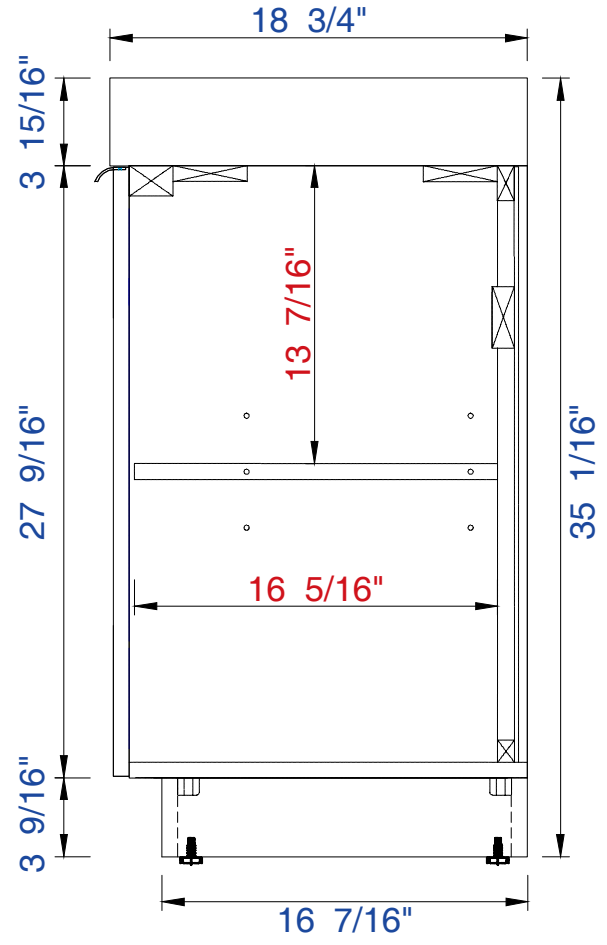

72"

Item Number:

JAMES MARTIN

Bainbridge 72" Single Cabinet

368-V72S-TBO

Diagrams with Dimensions  
page 01 of 03

VANITIES™

NOTE ONE: Countertop with integrated sink is shown on this cabinet

NOTE ONE: Countertop with integrated sink is shown on this cabinet

72"

Item Number:

368-V72S-TBO

JAMES MARTIN

VANITIES™

Bainbridge 72" Single Cabinet

Diagrams with Dimensions  
page 03 of 03

NOTE ONE: Countertop with integrated sink is shown on this cabinet  
 NOTE TWO: This vanity does not have a Backsplash

1842mm

Item Number:

JAMES MARTIN

Bainbridge 1842mm Single Cabinet

368-V72S-TBO

Diagrams with Dimensions  
page 01 of 03

Diagrams with Dimensions  
page 02 of 03

NOTE ONE: Countertop with integrated sink is shown on this cabinet

1842mm

Item Number:

368-V72S-TBO

JAMES MARTIN

VANITIES™

Bainbridge 1842mm Single Cabinet