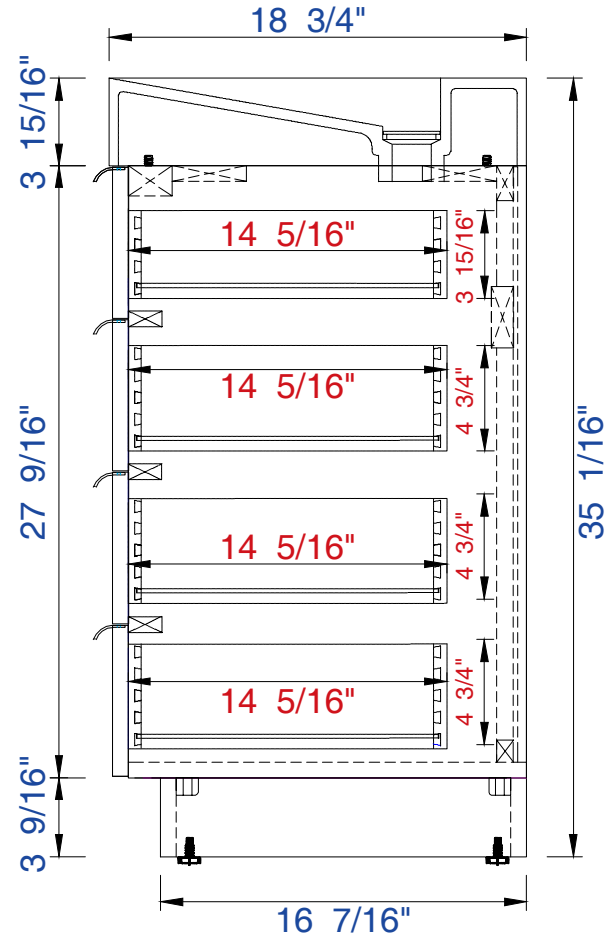

72"

Item Number:

JAMES MARTIN

Bainbridge 72" Single Cabinet

368-V72S-TBO

Diagrams with Dimensions  
page 01 of 03

VANITIES™

NOTE ONE: Countertop with integrated sink is shown on this cabinet

NOTE ONE: Countertop with integrated sink is shown on this cabinet

72"

Item Number:

368-V72S-TBO

JAMES MARTIN

VANITIES™

Bainbridge 72" Single Cabinet

Diagrams with Dimensions  
page 03 of 03

NOTE ONE: Countertop with integrated sink is shown on this cabinet  
 NOTE TWO: This vanity does not have a Backsplash

1842mm

Item Number:

JAMES MARTIN

Bainbridge 1842mm Single Cabinet

368-V72S-TBO

Diagrams with Dimensions  
page 01 of 03

Diagrams with Dimensions  
page 02 of 03

NOTE ONE: Countertop with integrated sink is shown on this cabinet

1842mm

Item Number:

368-V72S-TBO

JAMES MARTIN

VANITIES™

Bainbridge 1842mm Single Cabinet