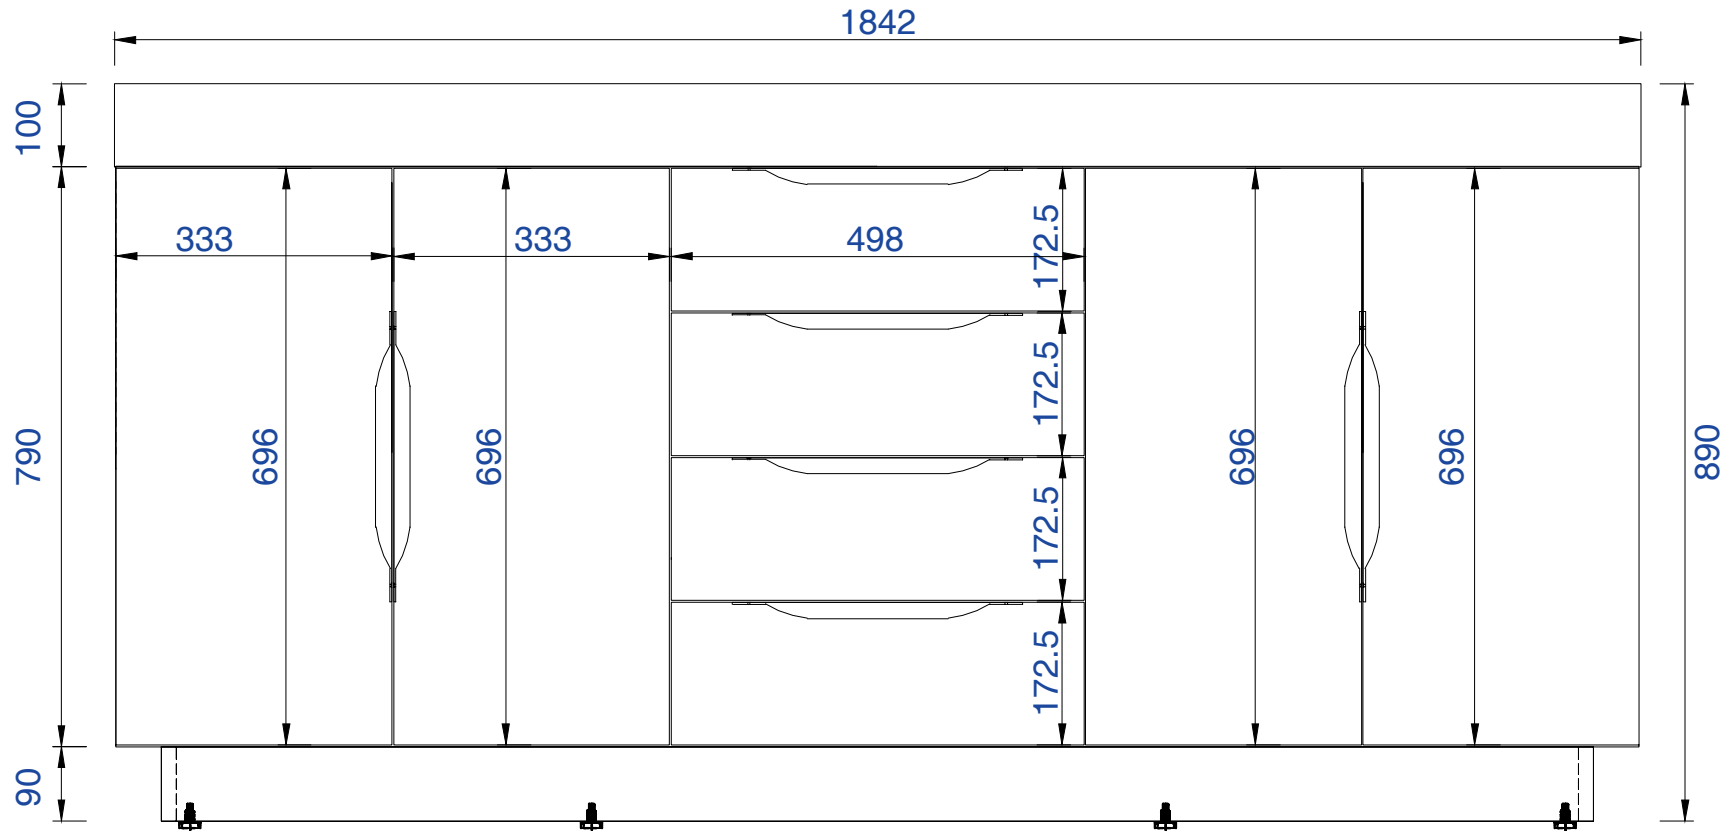

NOTE ONE: Countertop with integrated sink is shown on this cabinet

72"

Item Number:

368-V72S-TBO

JAMES MARTIN

VANITIES™

Bainbridge 72" Single Cabinet

Diagrams with Dimensions  
page 03 of 03

NOTE ONE: Countertop with integrated sink is shown on this cabinet  
 NOTE TWO: This vanity does not have a Backsplash

1842mm

Item Number:

JAMES MARTIN

Bainbridge 1842mm Single Cabinet

368-V72S-TBO

Diagrams with Dimensions  
page 01 of 03

VANITIES™

NOTE ONE: Countertop with integrated sink is shown on this cabinet

NOTE TWO: This vanity does not have a Backsplash

1842mm

Item Number:  
368-V72S-TBO

JAMES MARTIN

VANITIES™

Bainbridge 1842mm Single Cabinet

Diagrams with Dimensions  
page 02 of 03

NOTE ONE: Countertop with integrated sink is shown on this cabinet

1842mm

Item Number:

368-V72S-TBO

JAMES MARTIN

VANITIES™

Bainbridge 1842mm Single Cabinet