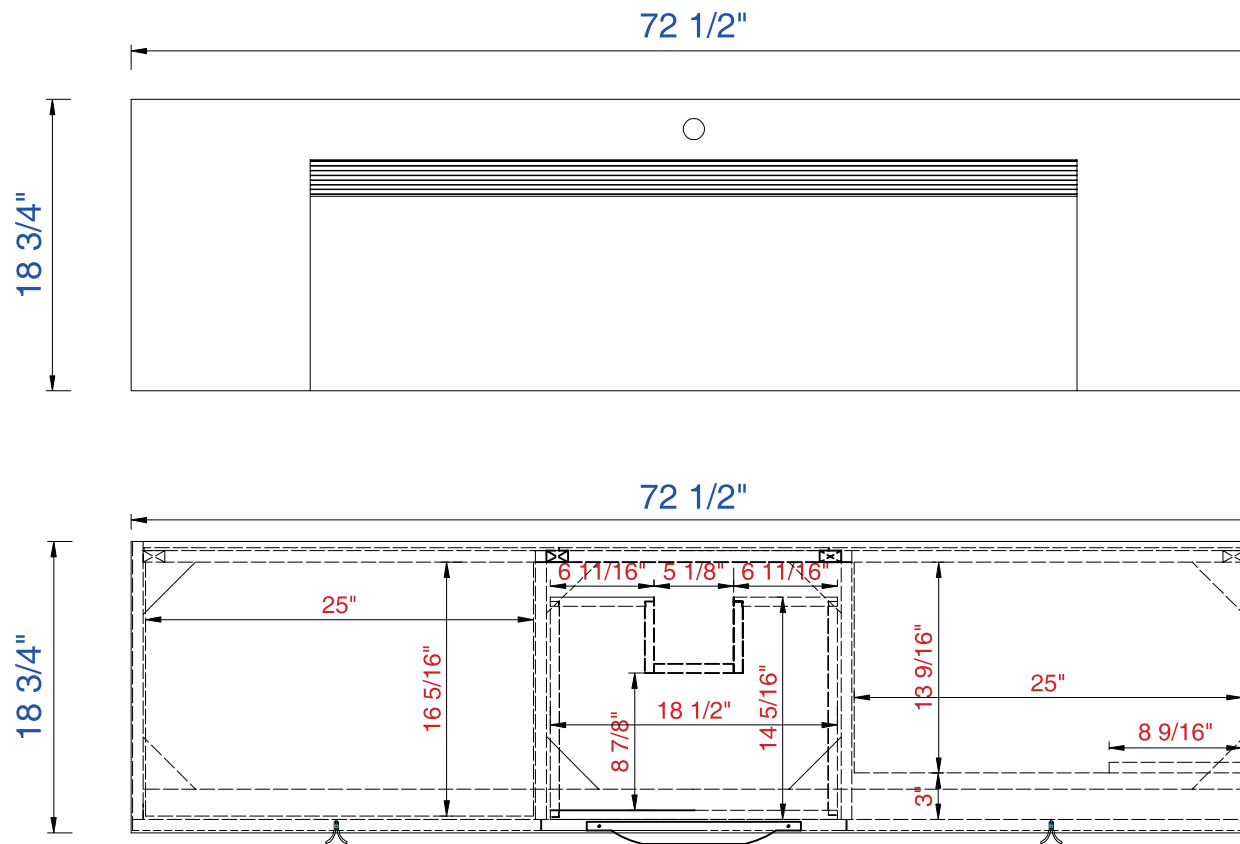

72"

Item Number:

JAMES MARTIN

Bainbridge 72" Single Cabinet

368-V72S-TBO

Diagrams with Dimensions  
page 01 of 03

VANITIES™

NOTE ONE: Countertop with integrated sink is shown on this cabinet

NOTE ONE: Countertop with integrated sink is shown on this cabinet

72"

Item Number:

368-V72S-TBO

JAMES MARTIN

VANITIES™

Bainbridge 72" Single Cabinet

Diagrams with Dimensions  
page 03 of 03

NOTE ONE: Countertop with integrated sink is shown on this cabinet  
 NOTE TWO: This vanity does not have a Backsplash

1842mm

Item Number:

JAMES MARTIN

Bainbridge 1842mm Single Cabinet

368-V72S-TBO

Diagrams with Dimensions  
page 01 of 03

Diagrams with Dimensions  
page 02 of 03

NOTE ONE: Countertop with integrated sink is shown on this cabinet

1842mm

Item Number:

368-V72S-TBO

JAMES MARTIN

VANITIES™

Bainbridge 1842mm Single Cabinet