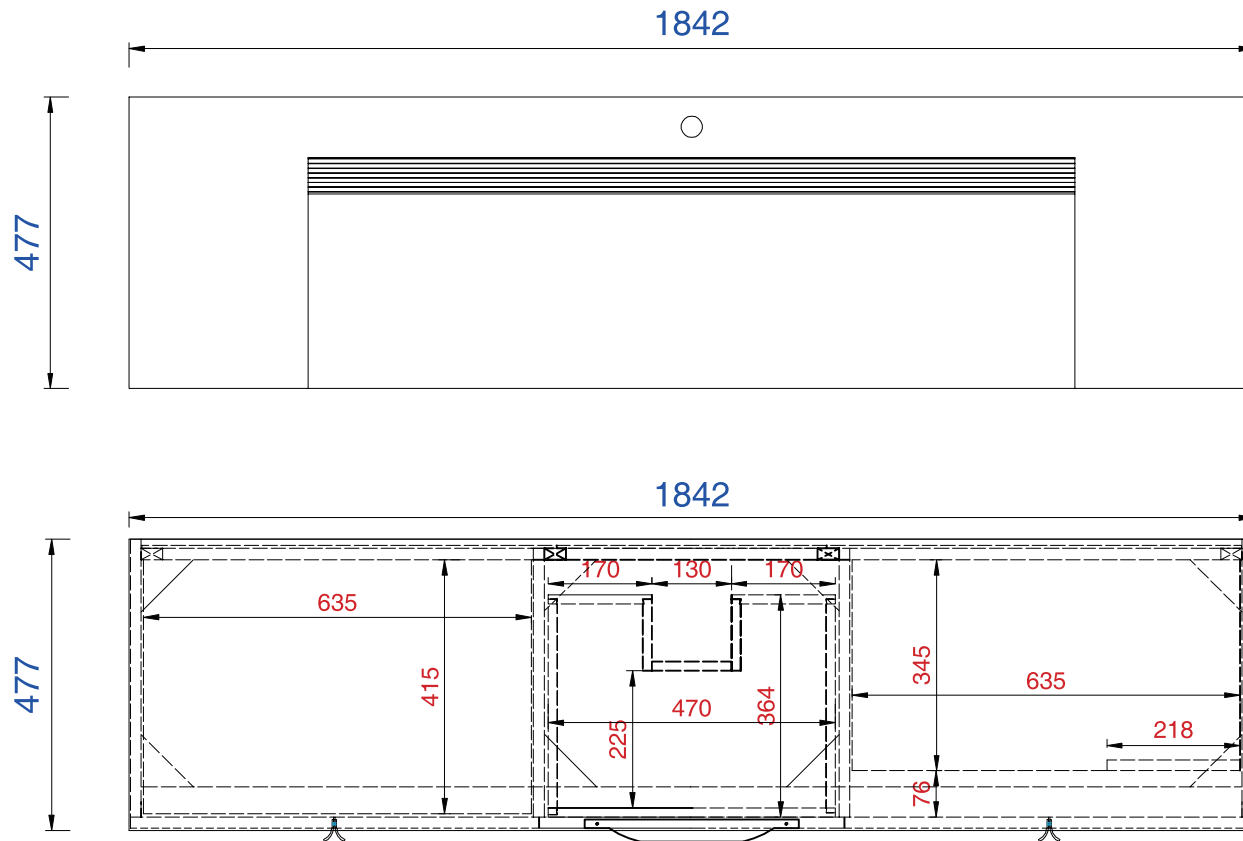

NOTE ONE: Countertop with integrated sink is shown on this cabinet

72"

Item Number:

368-V72S-TBO

JAMES MARTIN

VANITIES™

Bainbridge 72" Single Cabinet

Diagrams with Dimensions  
page 03 of 03

NOTE ONE: Countertop with integrated sink is shown on this cabinet  
 NOTE TWO: This vanity does not have a Backsplash

1842mm

Item Number:

JAMES MARTIN

Bainbridge 1842mm Single Cabinet

368-V72S-TBO

Diagrams with Dimensions  
page 01 of 03

VANITIES™

NOTE ONE: Countertop with integrated sink is shown on this cabinet

NOTE TWO: This vanity does not have a Backsplash

1842mm

Item Number:  
368-V72S-TBO

JAMES MARTIN

VANITIES™

Bainbridge 1842mm Single Cabinet

Diagrams with Dimensions  
page 02 of 03

NOTE ONE: Countertop with integrated sink is shown on this cabinet

1842mm

Item Number:

368-V72S-TBO

JAMES MARTIN

VANITIES™

Bainbridge 1842mm Single Cabinet