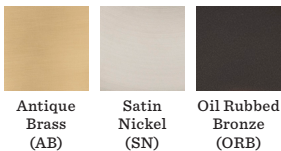

Finish Options