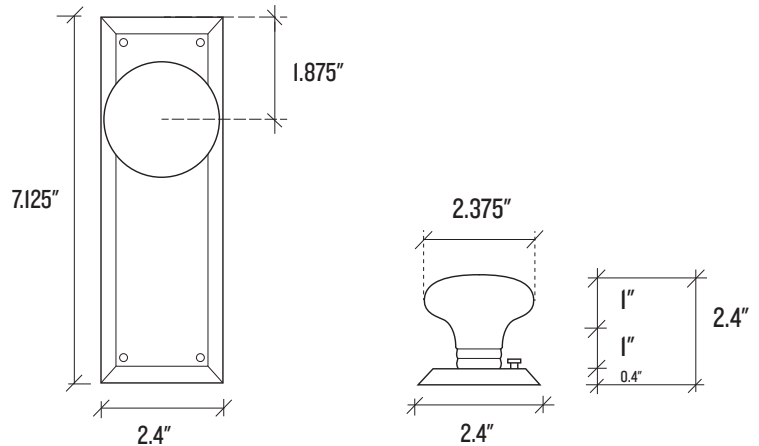

Requires:

- Standard door preparation and installation
- Single 2-1/8" bore hole and 1" edge bore

Complete Set Includes:

- Latch plate
- Full-lip strike plate
- Privacy pin
- Inside passage half spindle
- 1" wood screws

Warranty:

- Emtek Lifetime Limited Warranty

Made to order and non-returnable

Backset	2-3/4" or 2-3/8"
Compatible Door Thickness	1-3/8" - 2-1/8"
Backplate Dimensions	2.375" W x 7.125" H
Backplate Thickness	0.3125"
Knob Dimensions	2.25" Dia.
Projection	2.3125"

Warranty:

- Emtek Lifetime Limited Warranty

Made to order and non-returnable

Backplate Dimensions	2.375" W x 7.125" H
Backplate Thickness	0.3125"
Knob Dimensions	2.25" Dia.
Projection	2.3125"

Finish Options