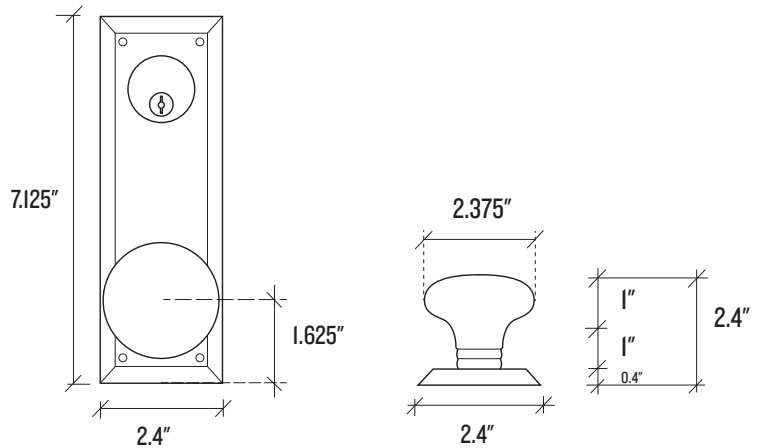

Warranty:

- Emtek Lifetime Limited Warranty

Made to order and non-returnable

Backplate Dimensions	2.375" W x 7.125" H
Backplate Thickness	0.3125"
Knob Dimensions	2.25" Dia.
Projection	2.3125"

Finish Options

Requires:

- Standard door preparation and installation
- Two 2-1/8" bore holes and 1" edge bores; 3 5/8" center-to-center hole spacing

Complete Set Includes:

- Latch plate
- Full-lip strike plate
- Inside passage half spindle
- 1" wood screws
- 2-1/4" deadbolt mounting screws, extension collar and deadbolt strike plate
- Schlage C Keyway and 2 keys

Warranty:

- Emtek Lifetime Limited Warranty

Made to order and non-returnable

Backset	2-3/4" or 2-3/8"
Compatible Door Thickness	1-1/4" - 1-3/4"
Backplate Dimensions	2.375" W x 7.125" H
Backplate Thickness	0.3125"
Knob Dimensions	2.25" Dia.
Projection	2.3125"