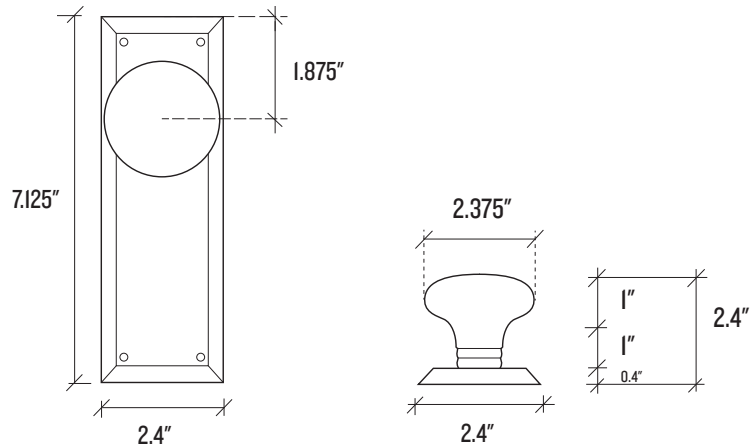

Requires:

- Standard door preparation and installation
- Single 2-1/8" bore hole and 1" edge bore
- 1-3/8" – 1-3/4" door thickness

Complete Set Includes:

- Latch plate
- Full-lip strike plate
- Inside passage half spindle
- 1" wood screws

Warranty:

- Emtek Lifetime Limited Warranty

Made to order and non-returnable

Backset	2-3/4" or 2-3/8"
Compatible Door Thickness	1-3/8" – 2-1/8"
Backplate Dimensions	2.375" W x 7.125" H
Backplate Thickness	0.3125"
Knob Dimensions	2.25" Dia.
Projection	2.3125"

Warranty:

- Emtek Lifetime Limited Warranty

Made to order and non-returnable

Backset	2-3/4" or 2-3/8"
Compatible Door Thickness	1-3/8" - 2-1/8"
Backplate Dimensions	2.375" W x 7.125" H
Backplate Thickness	0.3125"
Knob Dimensions	2.25" Dia.
Projection	2.3125"

Warranty:

- Emtek Lifetime Limited Warranty

Made to order and non-returnable

Backplate Dimensions	2.375" W x 7.125" H
Backplate Thickness	0.3125"
Knob Dimensions	2.25" Dia.
Projection	2.3125"

Finish Options