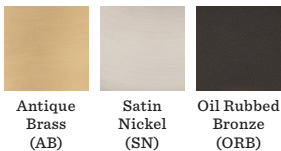

SCHOOLHOUSE

Freeport Large Door Set with Porcelain Knob—Keyed

Keyed sets lock with a single cylinder deadbolt and are primarily used on exterior doors.

Product Origin:

- Assembled in the USA from parts made in China
- Made by Emtek
- Ships direct from the manufacturer