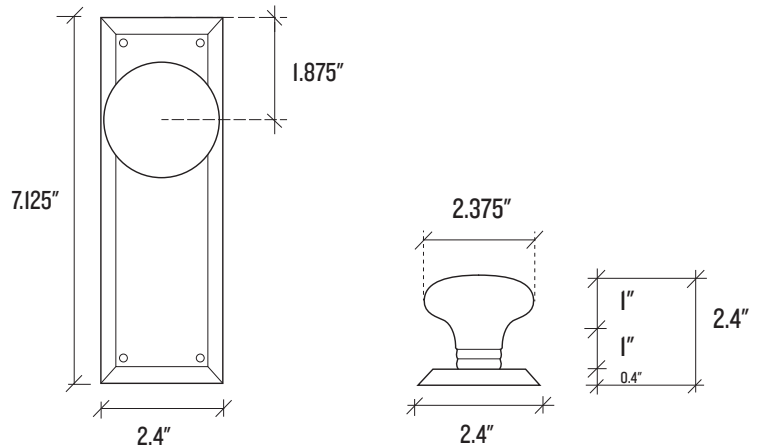

Warranty:

- Emtek Lifetime Limited Warranty

Made to order and non-returnable

Backplate Dimensions	2.375" W x 7.125" H
Backplate Thickness	0.3125"
Knob Dimensions	2.25" Dia.
Projection	2.3125"

Finish Options