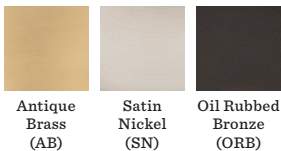

Finish Options

Antique Brass (AB) | Satin Nickel (SN) | Oil Rubbed Bronze (ORB)

SCHOOLHOUSE

Freeport Large Door Set with Porcelain Knob—Dummy, Pair, Keyed

Dummy sets are non-turning and balance the look of double doors. Proportions of keyed dummy sets match those of keyed sets.