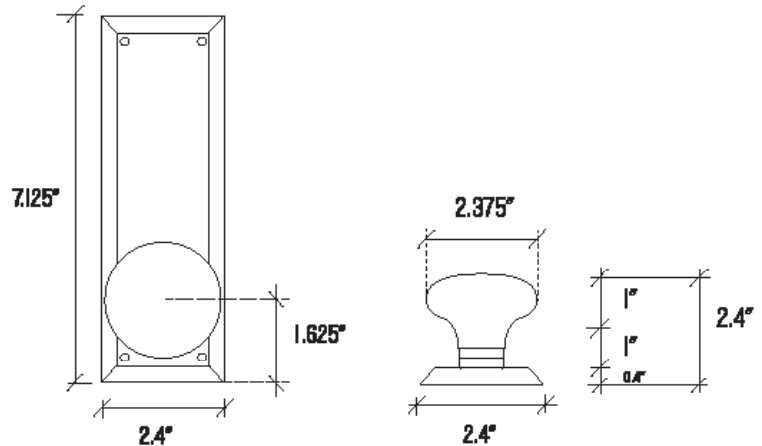

Warranty:

- Emtek Lifetime Limited Warranty

Made to order and non-returnable

Backset	2-3/4" or 2-3/8"
Compatible Door Thickness	1-1/4" - 1-3/4"
Backplate Dimensions	2.375" W x 7.125" H
Backplate Thickness	0.3125"
Knob Dimensions	2.25" Dia.
Projection	2.3125"

Warranty:

- Emtek Lifetime Limited Warranty

Made to order and non-returnable

Backplate Dimensions	2.375" W x 7.125" H
Backplate Thickness	0.3125"
Knob Dimensions	2.25" Dia.
Projection	2.3125"

Finish Options