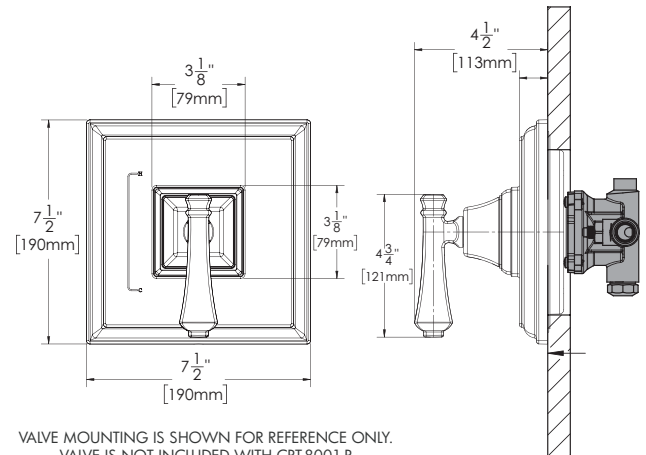

### WARRANTY:

Visit [www.speakman.com](http://www.speakman.com) for full product warranty information

- Limited Lifetime Warranty (consumer)
- 5 Year Limited Warranty (commercial)

All dimensions are in inches (millimeters) unless otherwise specified and are subject to change without notice.