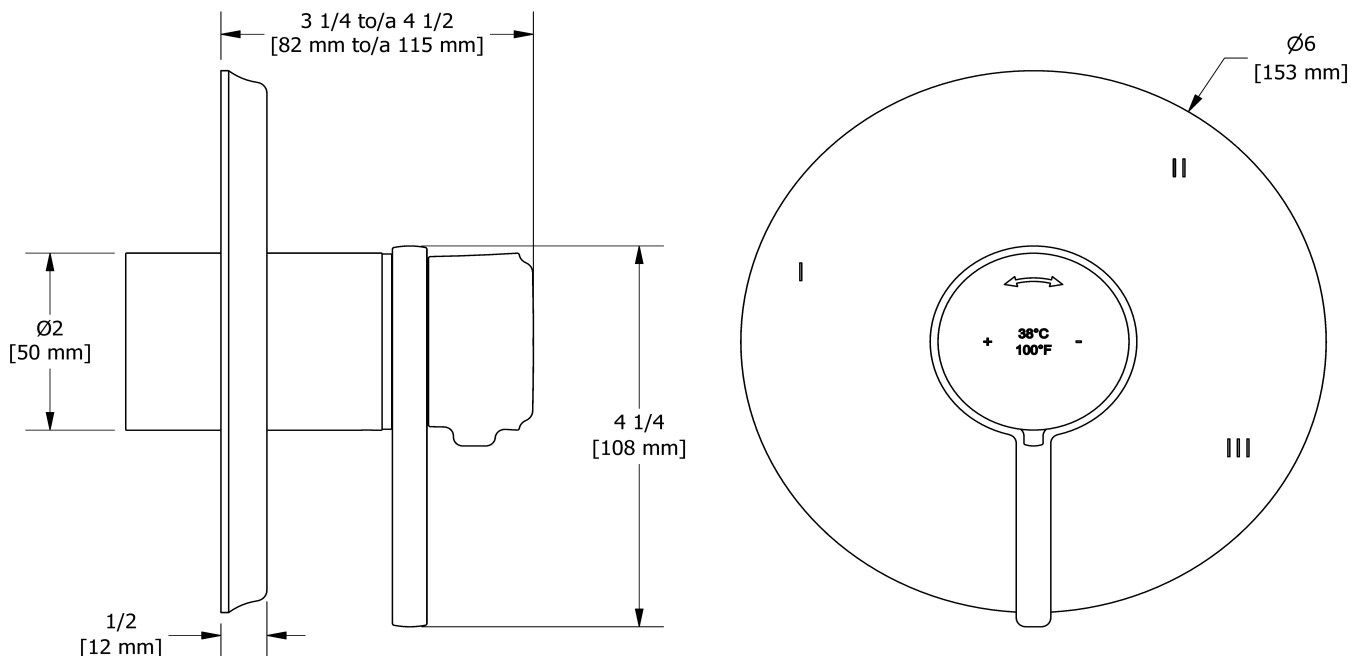

Sizes, models and finishes may differ from those presented.

Warranty

This **Riobel Inc.** product you have purchased carries a Limited Lifetime Warranty on the chrome, PVD finish, blacks and all working parts and is guaranteed from the initial purchase date against all manufacturing defects. All other finishes, including plastic components, are guaranteed for one year. All electric and/or electronic parts are covered by a 5-year limited warranty.

Customer Service

Ontario, West Canada : 888-287-5354 Quebec, Maritimes, United States : 866-473-8442