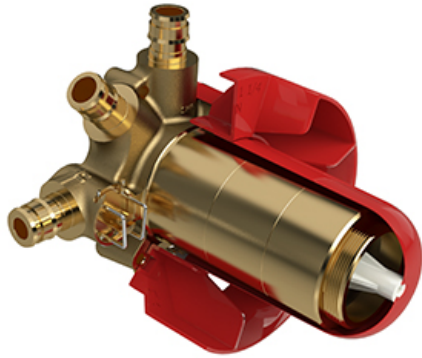

- R45-EX - 3-way Type T/P coaxial valve rough without cartridge EXPANSION PEX
- TMMRD47LC - 3-way no share Type T/P coaxial valve trim

Available flows

- Type TP - For use with shower heads rated at 7L/min (1.8 gpm) or higher
- 19 L/min, 5.0 gpm (US) 60psi

Customer Service

Ontario, West Canada : 888-287-5354 Quebec, Maritimes, United States : 866-473-8442

3-way Type T/P coaxial valve rough without cartridge
 EXPANSION PEX
R45-EX

Specifications

Descriptions

- TXX45XX or TXX47XX trim required to complete
- Service valves
- Rough only
- Three 1/2" outlets EXPANSION PEX
- 1/2" inlet EXPANSION PEX
- Test cap