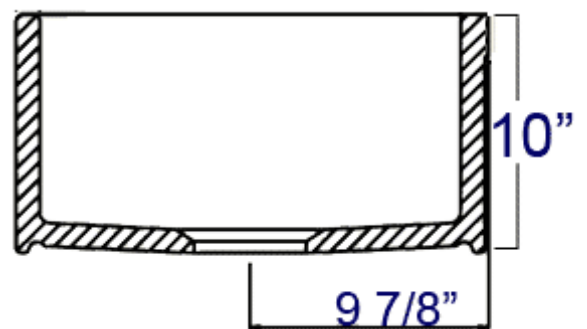

AB511

30" Farm Sink With Lip Single Bowl Design for Kitchen

Note: All product dimensions are approximate and should be verified on site prior to installation.
Visit www.ALFIbrand.com for more information.