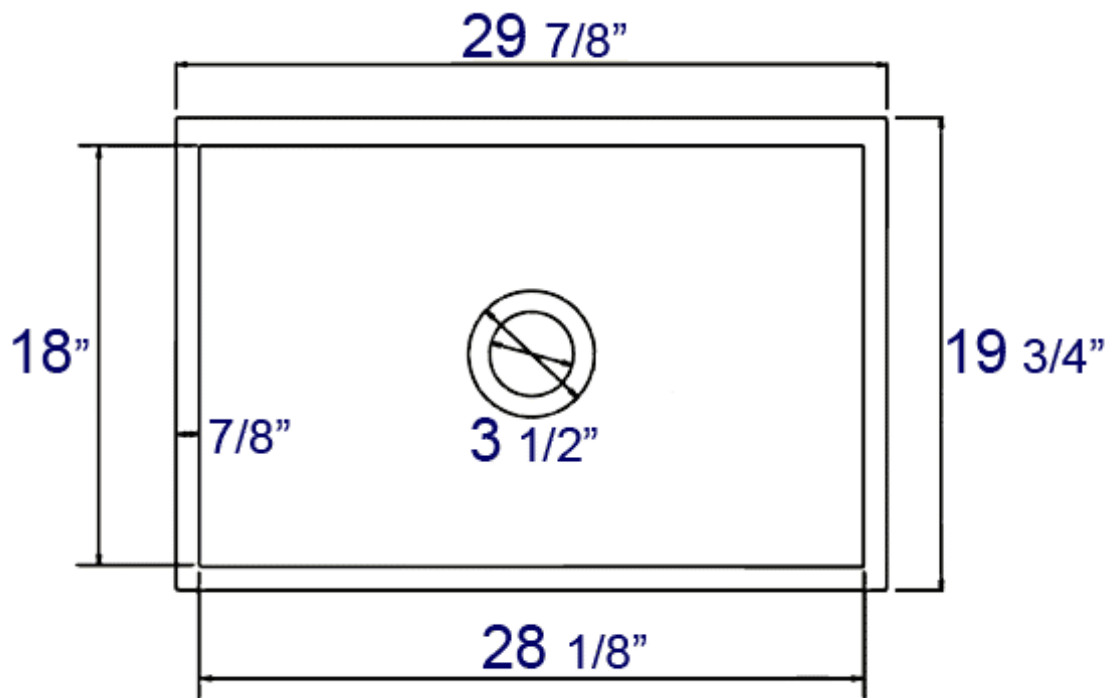

AB511

30" Farm Sink With Lip Single Bowl Design for Kitchen

Note: All product dimensions are approximate and should be verified on site prior to installation.
Visit www.ALFIbrand.com for more information.