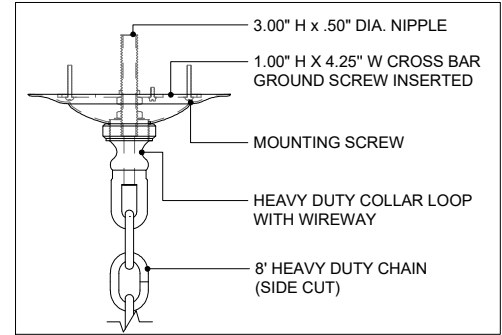

43.00" DIA. BODY  
6.00" DIA. CANOPY  
1.00" H X 4.25" W  
CROSS BAR

TOP VIEW

CANOPY DETAIL

FRONT VIEW

9000-0723

ALL WORK © 2020 CURREY & COMPANY