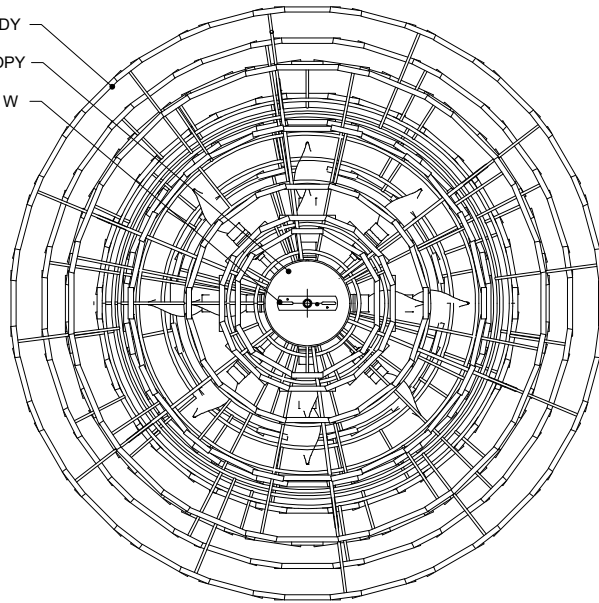

43.00" DIA. BODY  
6.00" DIA. CANOPY  
1.00" H X 4.25" W  
CROSS BAR

TOP VIEW

CANOPY DETAIL

FRONT VIEW

9000-0723

ALL WORK © 2020 CURREY & COMPANY