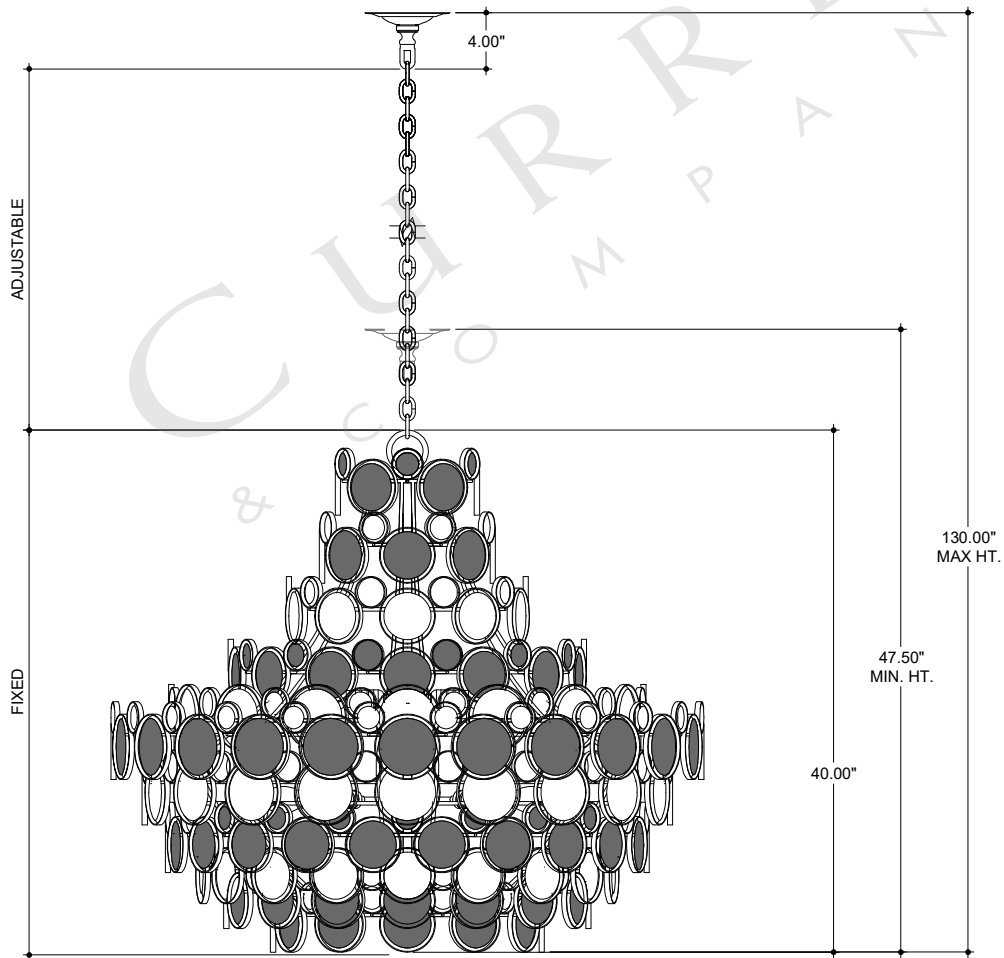

43.00" DIA. BODY  
6.00" DIA. CANOPY  
1.00" H X 4.25" W  
CROSS BAR

TOP VIEW

CANOPY DETAIL

FRONT VIEW

9000-0723

ALL WORK © 2020 CURREY & COMPANY