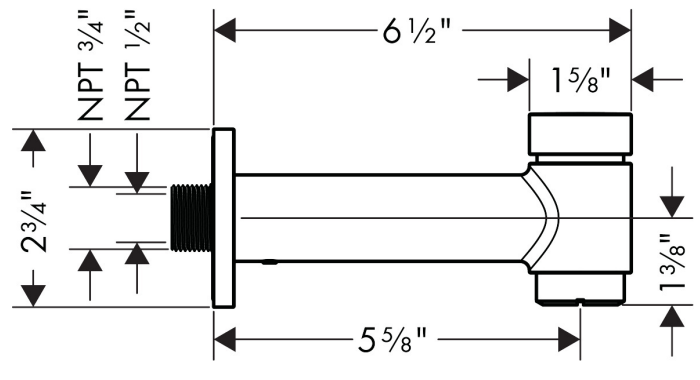

Brand hansgrohe  
Art. Name **Talis S** Tub Spout with Diverter  
Art. Nr. 72411671  
Surface matte black  
Pos. 1

## Features

- solid Brass
- Includes: 1/2" female and 3/4" male adaptor