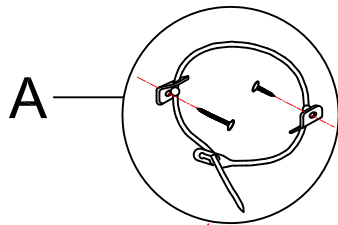

ASSEMBLY INSTRUCTION

ITEM: 5750-50006-BLU Castelle Accent Chest

Thank you for purchasing this quality product. Be sure to unpack carefully looking for small parts which may have come loose during shipment. Read all instruction and study the drawing carefully before starting the assembly process.

HARDWARE PACK

NO.	DRAWING	DESCRIPTION	SIZE	Q'TY
A		Anti-Tip Kit		1PC

Tipping Restraint

Anti-tip kit is included for use. We recommend installing for safety reason

STEP 1

The adjustable shelf is screwed in place to avoid damage during transit. To adjust the shelf height, remove screws then place shelf pins in the desired level.