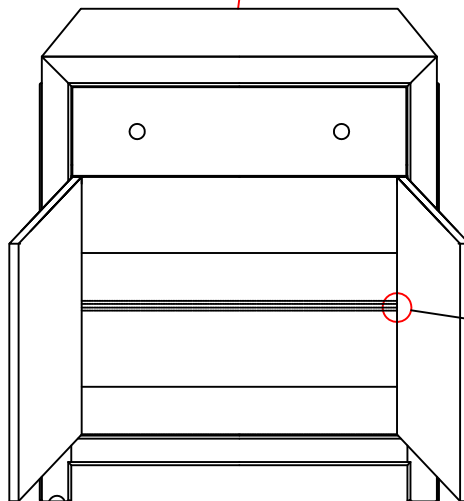

ASSEMBLY INSTRUCTION

ITEM: 5750-50006-BLU Castelle Accent Chest

Thank you for purchasing this quality product. Be sure to unpack carefully looking for small parts which may have come loose during shipment. Read all instruction and study the drawing carefully before starting the assembly process.

HARDWARE PACK

NO.	DRAWING	DESCRIPTION	SIZE	Q'TY
A		Anti-Tip Kit		1PC

Tipping Restraint

Anti-tip kit is included for use. We recommend installing for safety reason

STEP 1

The adjustable shelf is screwed in place to avoid damage during transit. To adjust the shelf height, remove screws then place shelf pins in the desired level.