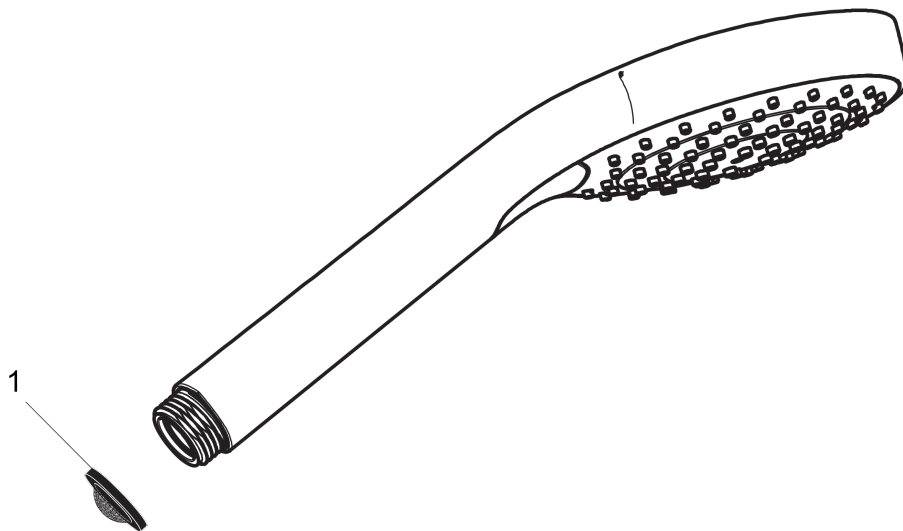

Croma Select E
Handshower 110 Vario-Jet, 2.0 GPM
 Finishes : **white/chrome** Part no. : **04726000**

Description

Features

- Select button for comfortable alternation of spray modes
- 79 no-clog spray channels
- Spray modes: Vario-Jet (spray zones of variable intensity)
- Flow: 2.0 GPM (7.6 L/Min)
- Easy-to-clean white spray face

Item details

List Price \$ 143.00

Technology

Compliance

Product image

Scale drawing

Croma Select E
Handshower 110 Vario-Jet, 2.0 GPM
Finishes : **white/chrome** Part no. : **04726000**

Exploded drawing

Year of production: >01/18

Croma Select E
Handshower 110 Vario-Jet, 2.0 GPM
 Finishes : **white/chrome** Part no. : **04726000**

Spare parts list

Year of production: >01/18

Pos.	Description	Part no.	Price	PU
1	filter packing	94246000	-	1