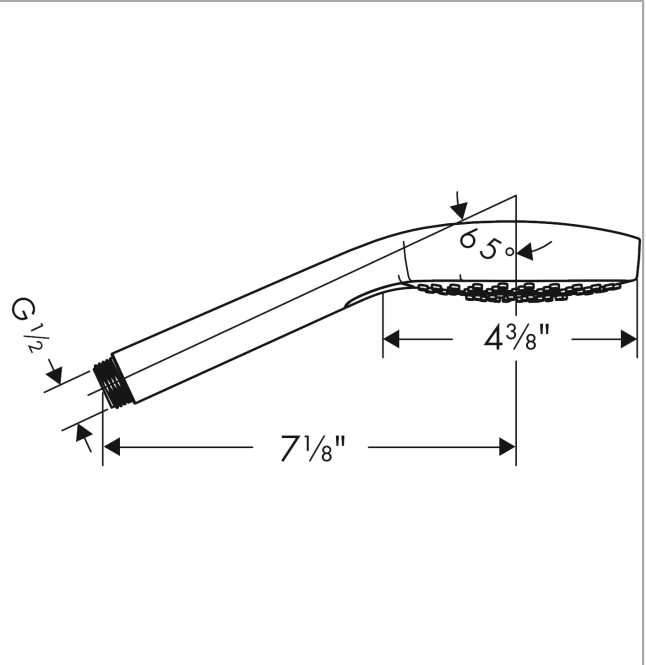

Croma Select E
Handshower 110 Vario-Jet, 2.0 GPM
 Finishes : **white/chrome** Part no. : **04726000**

Description

Features

- Select button for comfortable alternation of spray modes
- 79 no-clog spray channels
- Spray modes: Vario-Jet (spray zones of variable intensity)
- Flow: 2.0 GPM (7.6 L/Min)
- Easy-to-clean white spray face

Item details

List Price \$ 143.00

Technology

Compliance

Product image

Scale drawing

Croma Select E
Handshower 110 Vario-Jet, 2.0 GPM
Finishes : **white/chrome** Part no. : **04726000**

Exploded drawing

Year of production: >01/18

Croma Select E
Handshower 110 Vario-Jet, 2.0 GPM
 Finishes : **white/chrome** Part no. : **04726000**

Spare parts list

Year of production: >01/18

Pos.	Description	Part no.	Price	PU
1	filter packing	94246000	-	1