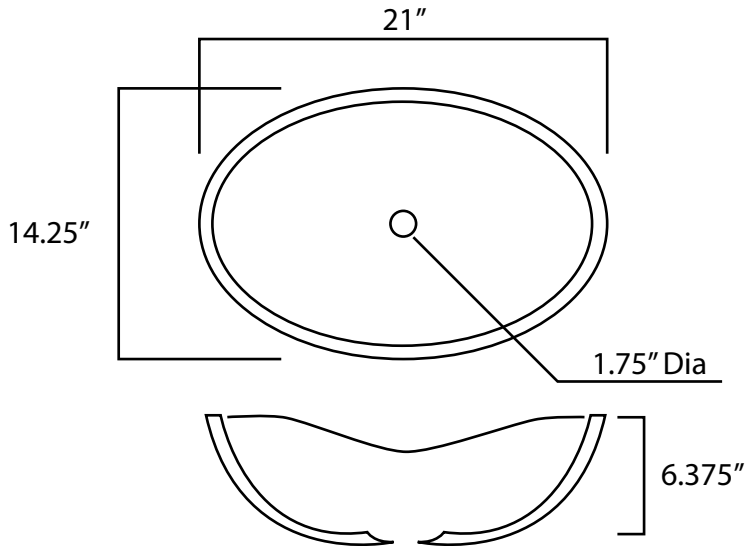

# ANZZI™

Perfection is our Tradition™

---

LS-AZ086  
LS-AZ8128

ANZZI VESSEL SINK DIMENSIONS

---

Visit us at [www.ANZZI.com](http://www.ANZZI.com)  
or call us at 1-844-44-ANZZI

Measurements are approximate and subject to change.