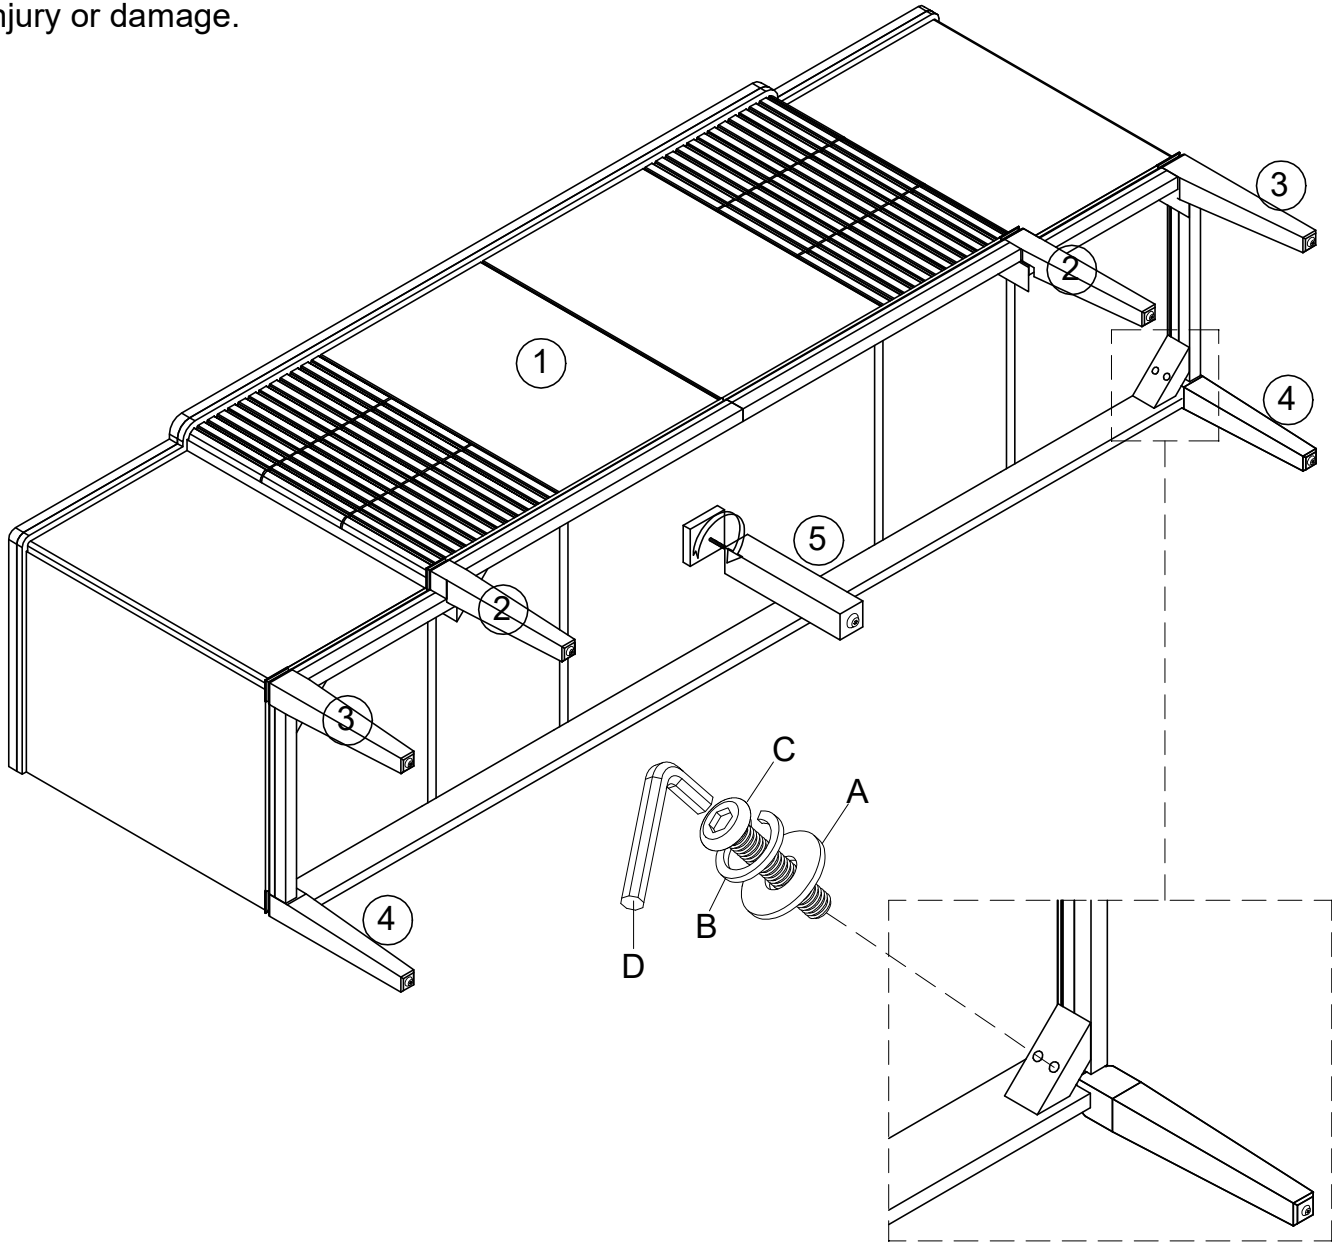

Thank you for purchasing this quality product from A.R.T. Furniture. Be sure to check all packing material for parts which may have come loose inside the carton during shipment. Identify and count all parts and compare with the parts list below.

Note: Some furniture is heavy, it is recommended that two people assembly this item to avoid injury or damage.

Parts List			
1		Sideboard Case	1
2		Front Center Legs(L&R)	2
3		Side Front Legs(L&R)	2
4		Back Legs(L&R)	2
5		Support	1

No.	Hardware List		Qt.
A		$\frac{5}{16}$ " Flat Washer	12
B		$\frac{5}{16}$ " Lock Washer	12
C		$\frac{5}{16}$ " X 2- $\frac{5}{8}$ " Bolt	12
D		4mm Allen Wrench	1

Thank you for purchasing this quality product from A.R.T. Furniture. Be sure to check all packing material for parts which may have come loose inside the carton during shipment. Identify and count all parts and compare with the parts list below.