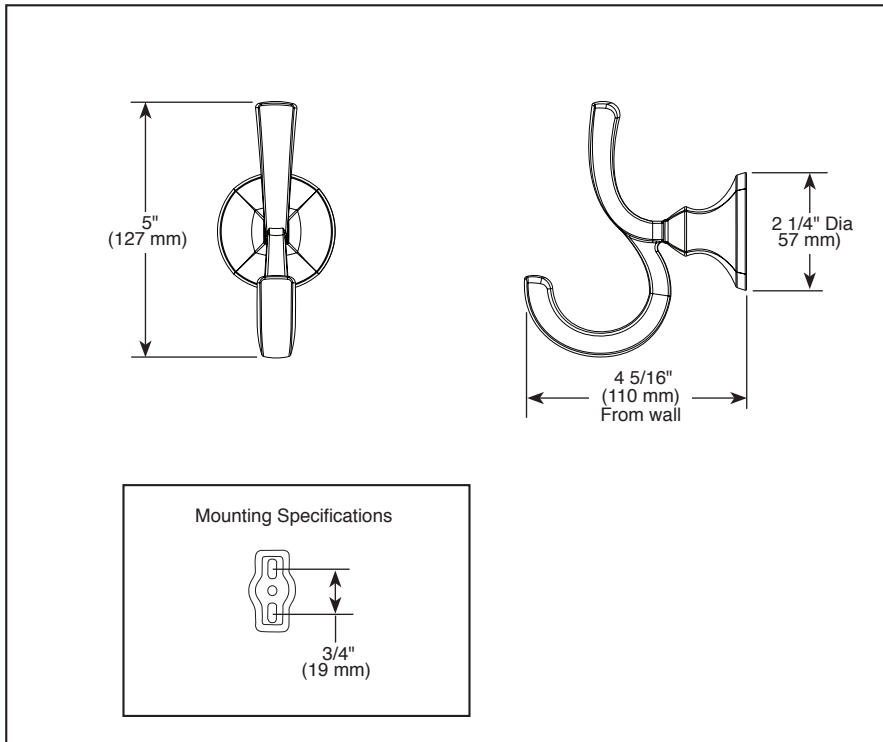

ACCESSORIES

- Ashlyn™ Bath Collection
- Robe Hook

Submitted Model No.: _____
 Specific Features: _____

STANDARD SPECIFICATIONS:

- Wood blocking is preferable behind all wall surfaces. If wood blocking is not available, the following fasteners are suggested: Tile/Masonry-Plastic or lead Anchors Plaster/drywall-Toggle bolts.
- Mounting hardware included with product.