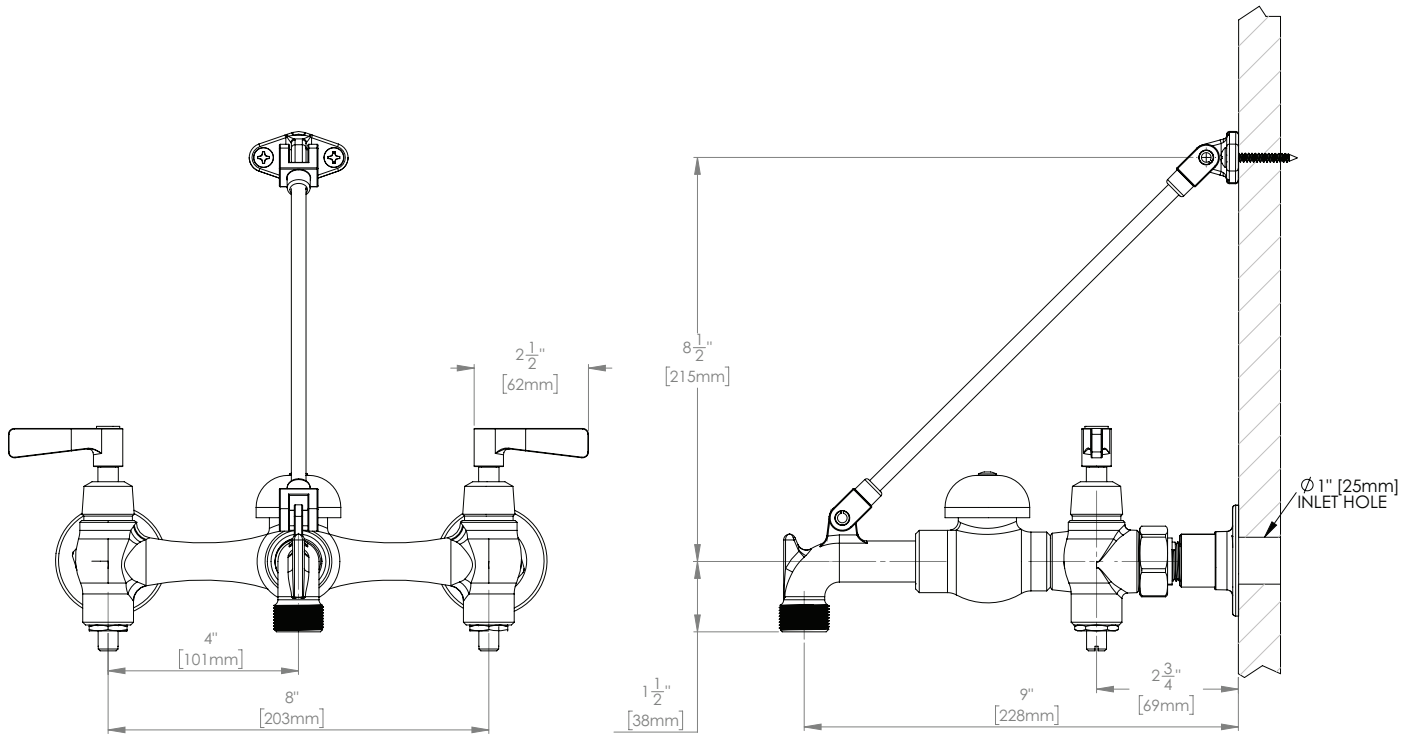

Commander® Utility Sink Faucet

MODELS:

- SC-5812: Polished chrome plated utility sink
- SC-5812-RCP: Rough polished chrome plated utility sink

FEATURES:

- Chrome plated cast brass construction
- Cast brass nozzle with 3/4" hose thread and pail hook
- Integral stops allow water shut off for servicing
- Brass vacuum breaker to prevent backflow
- 1/4 turn ceramic cartridges to ensure drip-free performance
- Vandal-resistant lever handle with color-coded indexes
- 8" fixed centers with adjustable threaded brass wall flanges allows 1/4" +/- adjustments
- 1/2" -14 NPT female inlets (supply lines not included)
- Brass top brace assembly with wall flange and mounting screws

HOSE ADD-ONS:

- A-5H: 5' vinyl hose with wall hook

SAFETY ADD-ONS:

- SEF-9200: Eyesaver® Drench Hose Attachment

FAUCET ADD-ONS:

- A-CK: Check valves in swivel assembly

STANDARDS:

- ASME A112.18.1/CSA B125.1 certified
- ASSE 1001 certified
- ADA compliant

WARRANTY:

Visit www.speakman.com for full product warranty information

- 5 Year Limited Warranty (commercial)
- 5 Year Limited Warranty (residential)

Information continues on next page

1. All dimensions are in inches (millimeters) unless otherwise specified and are subject to change without notice. 2. Inlets are 1/2" NPT female.

Commander® Utility Sink Faucet

1. All dimensions are in inches (millimeters) unless otherwise specified and are subject to change without notice.

Architect/Engineer Approval Space:

P: 800-537-2107
 F: 800-977-2747
 W: WWW.SPEAKMAN.COM
 R: 04-APRIL 2022