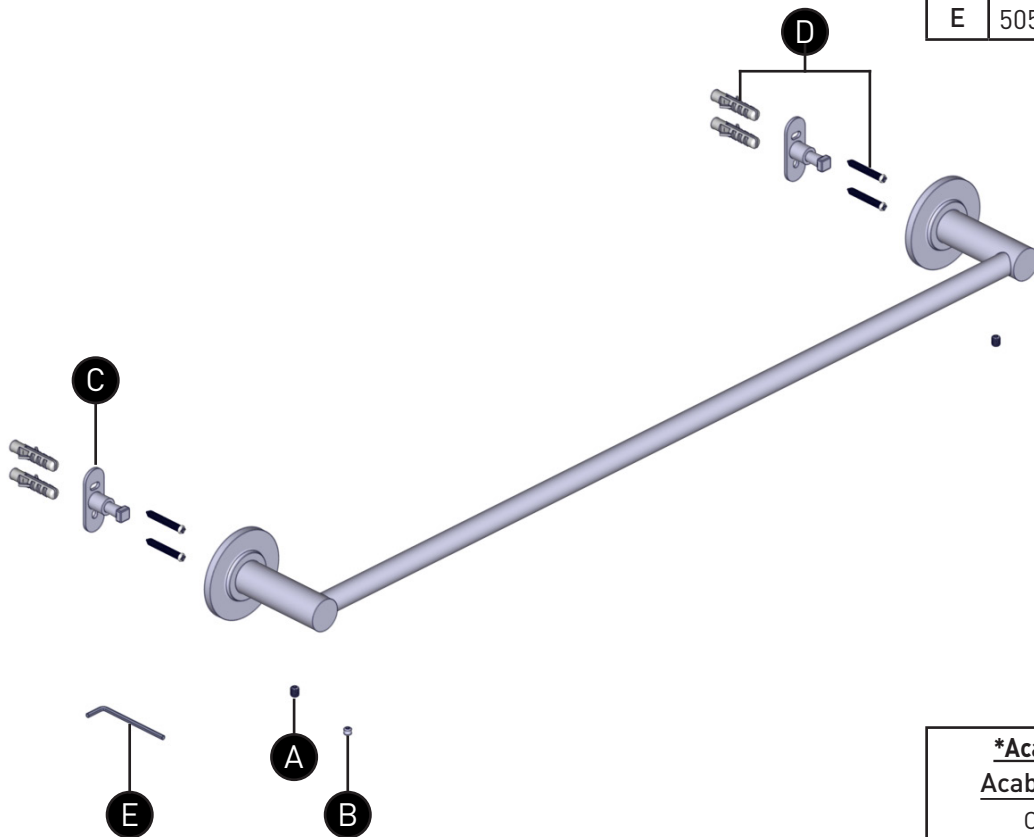

PEDIR POR NÚMERO DE REFERENCIA

PIEZAS ILUSTRADAS

AU5

AUTHENTICA

Toallero de 60 cm (24")

ID	Referencia del kit	Acabado
A	152-060 (x2)	N/A
B	152-040 (x2)	N/A
*C	219004	See below
D	219003	N/A
E	505-025	N/A

*Acabado determinado por el sufijo	
<u>Acabado</u>	<u>Descripción</u>
C	Cromado brillante
BK	Negro
BN	Níquel cepillado (PVD)
SF	Oro suave (PVD)
PN	Níquel pulido

For warranty or additional information, contact:

U.S.A.
houseofrohl.com/support
1-800-777-9762

QUEBEC / MARITIMES / WESTERN CANADA
QUÉBEC / MARITIMES / QUÉBEC / MARITIMOS / CANADA OCCIDENTAL
houseofrohl.ca/support
1-866-473-8442

ONTARIO
houseofrohl.ca/support
1-800-287-5354