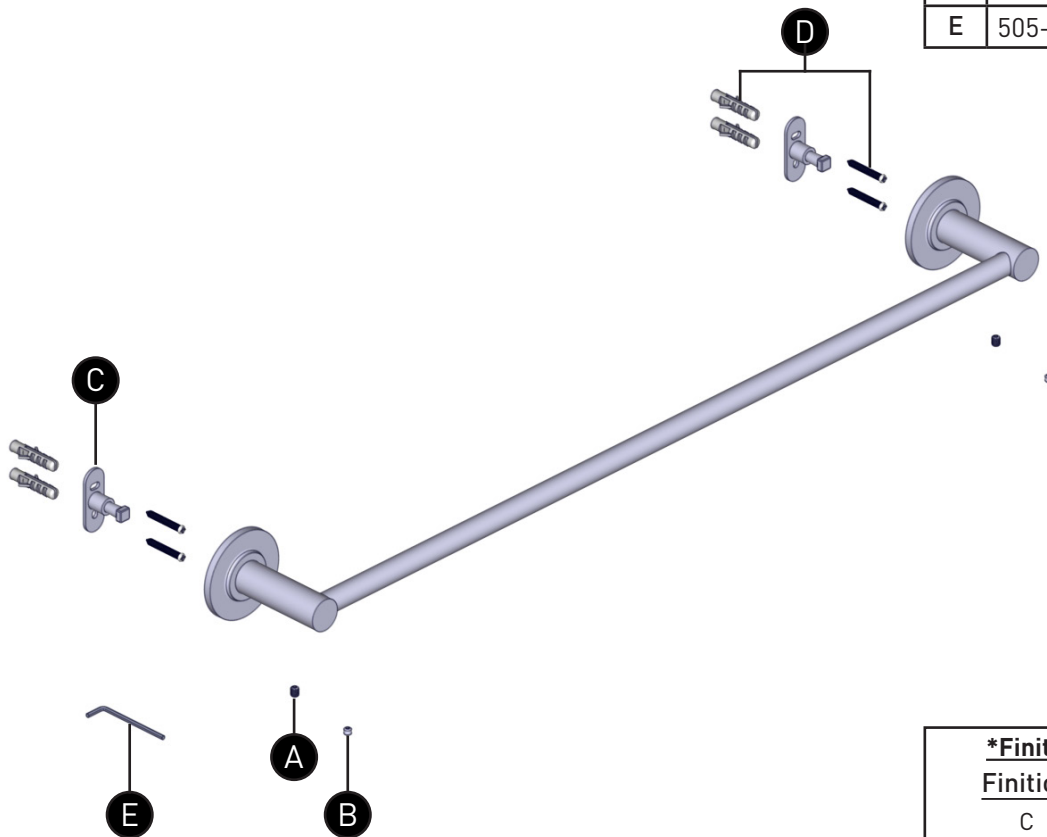

VEUILLEZ EFFECTUER VOTRE COMMANDE
PAR NO DE RÉFÉRENCE

ILLUSTRATIONS DES PIÈCES

AU5

AUTHENTICA

Porte-serviette 60cm (24")

ID	Référence du kit	Finition
A	152-060 (x2)	N/A
B	152-040 (x2)	N/A
*C	219004	See below
D	219003	N/A
E	505-025	N/A

*Finition déterminée par le Suffixe	
<u>Finition</u>	<u>Description</u>
C	Chrome poli
BK	Noir
BN	Nickel brossé (PVS)
SF	Or doux (PVS)
PN	Nickel poli

For warranty or additional information, contact:

U.S.A.
houseofrohl.com/support
1-800-777-9762

QUEBEC / MARITIMES / WESTERN CANADA
QUÉBEC / MARITIMES / OUEST CANADIEN
QUEBEC / MARITIMOS / CANADA OCCIDENTAL
houseofrohl.ca/support
1-866-473-8442

ONTARIO
houseofrohl.ca/support
1-800-287-5354