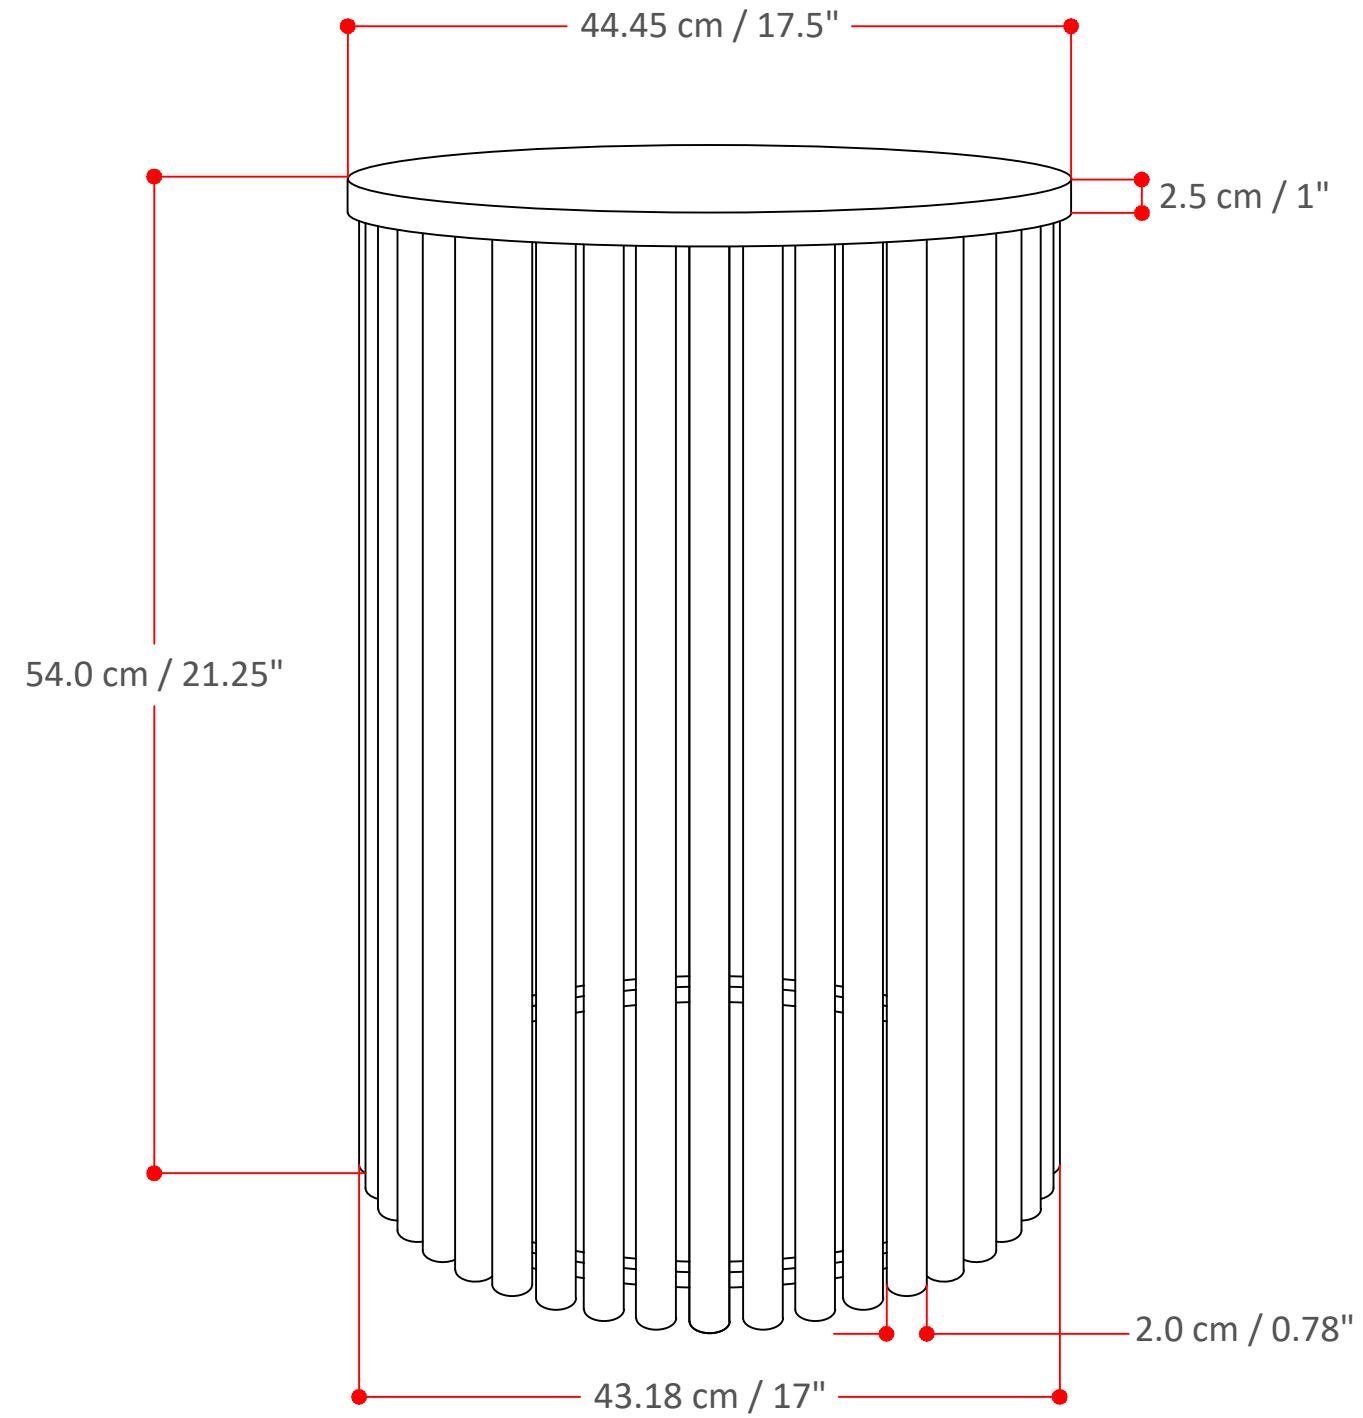

Demy Metal/Wood Accent

Net Weight- 27.06 (lb)