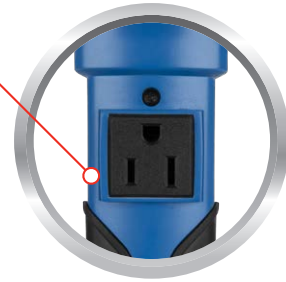

1000+LM DIRECT PLUG LED DROP LIGHT

DIRECT PLUG

Fits most standard 12-18 GA extension cords

SWIVEL HANGER

BUILT-IN OUTLET

120V Outlet
(DO NOT EXCEED 600W OUTPUT)

PROTECTIVE CAGE

Protects LEDs from damage

POWER BUTTON

ERGONOMIC DESIGN

Comfortable rubber grip

SPECIFICATIONS:

Lumens:.....1400
Built-in Outlet: 120 Volts

120
VOLT

Item #	Inner	Master	UPC	Packaging
W2244	4	16	039564014673	Color Label

- All the durability of a traditional drop light with the efficiency of LED technology
- Produces over 1000 lumens of bright white light
- Impact resistant handle with non-slip rubber grip and base hook
- Powder coated metal lamp shield with swivel hang hook
- Built-in 120V outlet (600W MAX)
- Bring your own cord! Unit is designed to fit most standard 12-18 gauge extension cords, in any length. Simply plug your cord into the base of the light, then plug the cord into a standard 120V outlet