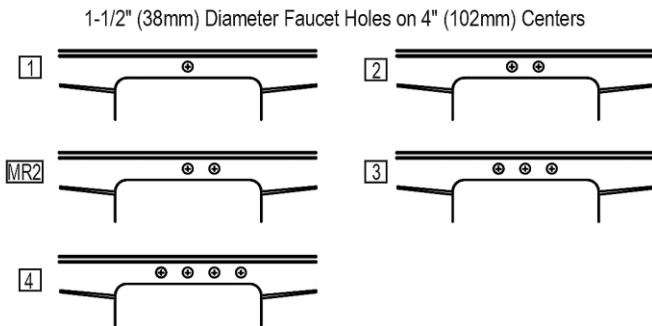

PRODUCT SPECIFICATIONS

Lustertone® Classic Stainless Steel 54" x 22" x 7-5/8" Single Bowl Drop-in Sink w/Drainboard. Sink is manufactured from 18 gauge 304 Stainless Steel with a Lustrous Satin finish, Center drain placement, and Bottom only pads.

Installation Type:	Drop-in
Material:	304 Stainless Steel
Special Features:	Drainboard
Finish:	Lustrous Satin
Gauge:	18
Sound Deadening:	Bottom only pads
Number of Bowls:	1
Sink Dimensions:	54" x 22" x 7-5/8"
Bowl 1 Dimensions:	22" x 16" x 7-1/2"
Drain Size:	3-1/2" (89mm)
Drain Location:	Center
Minimum Cabinet Size:	57"
Mounting Hardware:	Part # 64090008 included for countertops up to 3/4" (19mm) thick
Template Included:	No
Cutout Template #:	1000001318

Template is available for download at elkay.com. CAD software will be required to open the template.

Cutout Dimensions for Drop-in Installation:
53-3/8" x 21-3/8" (1356mm x 543mm) with 1-1/2" (38mm) corner radius

Hole Drilling Configurations: