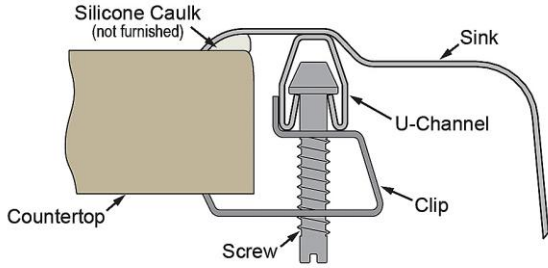

Installation Profile:

Optional Accessories		
LKWBG2115SS	Stainless Steel 20" x 14-3/4" x 1" Bottom Grid Spec Sheet (PDF)	
CB1713	Hardwood 13-1/2" x 17" x 1" Cutting Board Spec Sheet (PDF)	
CBS1316	Hardwood 14-1/2" x 17" x 3/4" Cutting Board Spec Sheet (PDF)	
LK99	Deluxe 3-1/2" Drain Type 304 Stainless Steel Body Strainer Basket Rubber Seal and Tailpiece Spec Sheet (PDF)	
LKGT1041	Elkay Gourmet Single Hole Kitchen Faucet Pull-out Spray and Lever Handle with Hi and Mid-rise Base Options Spec Sheet (PDF)	

In keeping with our policy of continuing product improvement, Elkay reserves the right to change product specifications without notice. Please visit elkay.com for the most current version of Elkay product specification sheets. This specification describes an Elkay product with design, quality, and functional benefits to the user. When making a comparison of other producers' offerings, be certain these features are not overlooked. Latest version of the spec sheet available: <https://www.elkayfiles.com/spec-sheets/ILR5422DD_spec.pdf>