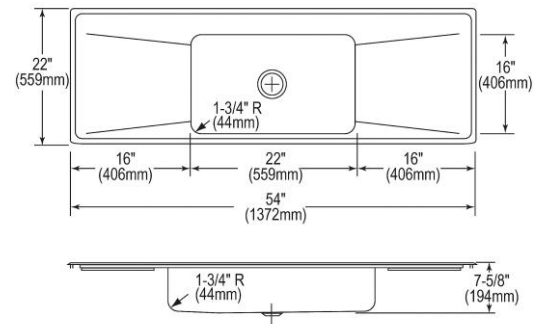

A Century of Tradition and Quality. For more than 100 years, Elkay has been making innovative products and providing exceptional customer care. We take pride in offering plumbing products that make life easier, inspire change and leave the world a better place.

Product Compliance: ASME A112.19.3/CSA B45.4

Sinks are listed by IAPMO® as meeting the applicable requirements of the Uniform Plumbing Code®, International Plumbing Code®, and National Plumbing Code of Canada.

[Clean and Care Manual (PDF)](#)
[Installation Instructions (PDF) - 1000005236](#)
[Warranty (PDF)](#)