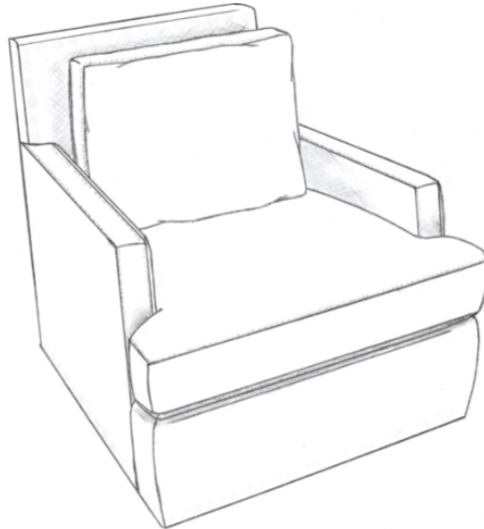

ECLECTIC.SPIRITED.WONDERFULLY COMFORTABLE.

LANEY • UPHOLSTERED • LOOSE PILLOW BACK

Laney-006 Chair
L33" D43" H34"
Seat Height 21"
Seat Depth 23"
Arm Height 25"
Width Between Arms 23"

Laney-005
Ottoman (not shown)
L33" D22" H20"

Laney-007 Swivel Glider
L33" D43" H34"
Seat Height 21"
Seat Depth 23"
Arm Height 25"
Width Between Arms 23"

Laney-075
Glider Ottoman (not shown)
L33" D22" H20"

Swivel in fabric 19818-49.

Laney-016 Swivel Chair
L33" D43" H34"
Seat Height 21"
Seat Depth 23"
Arm Height 25"
Width Between Arms 23"