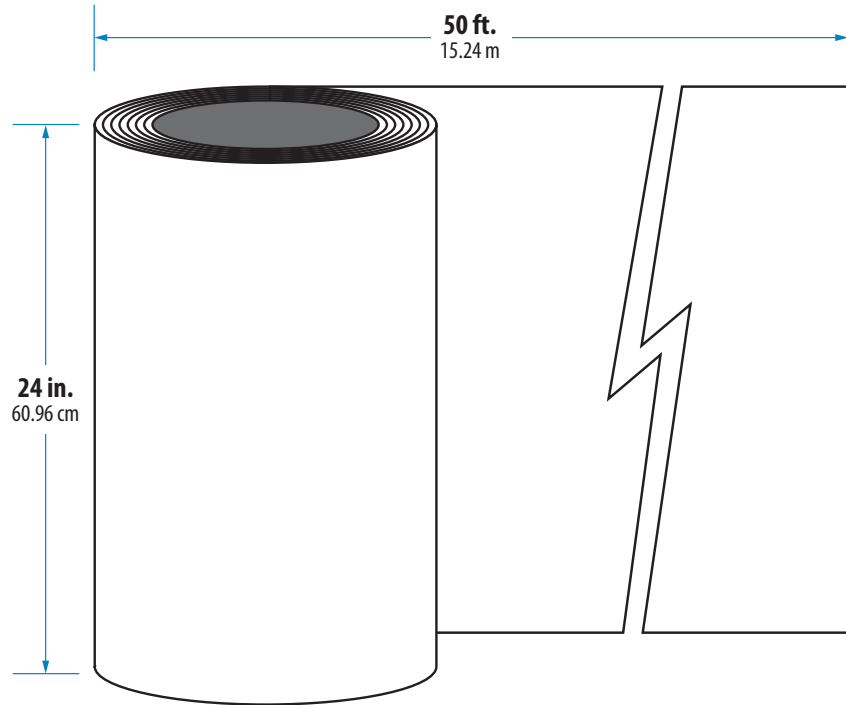

**0.019 (nom.) Aluminum • 24 in. x 50 ft. • Textured PVC Coated**

**White**