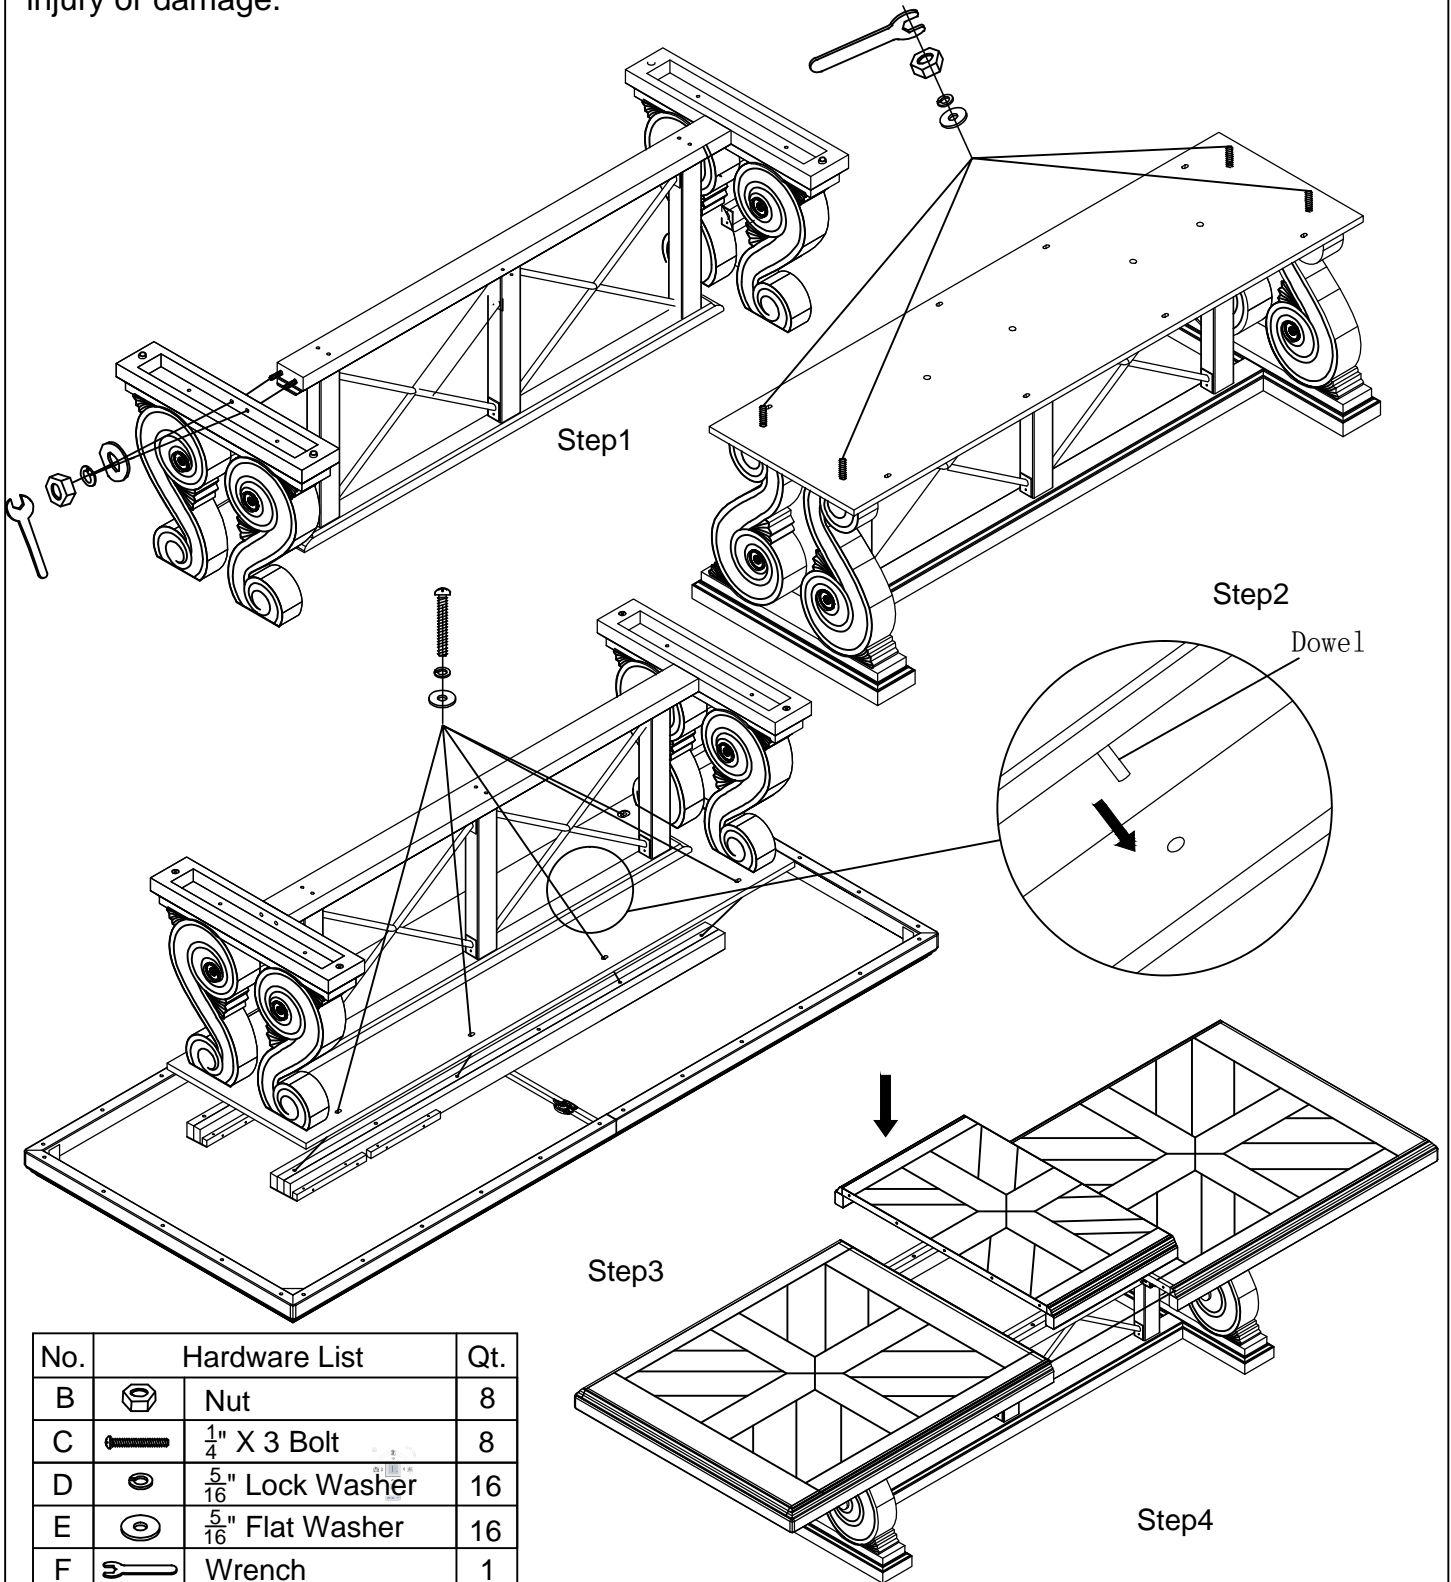

Thank you for purchasing this quality product from A.R.T. Furniture. Be sure to check all packing material for parts which may have come loose inside the carton during shipment. Identify and count all parts and compare with the parts list below.

Note: Some furniture is heavy, it is recommended that two people assemble this item to avoid injury or damage.

No.	Hardware List	Qt.
B	 Nut	8
C	 $\frac{1}{4}$ " X 3 Bolt	8
D	 $\frac{5}{16}$ " Lock Washer	16
E	 $\frac{5}{16}$ " Flat Washer	16
F	 Wrench	1