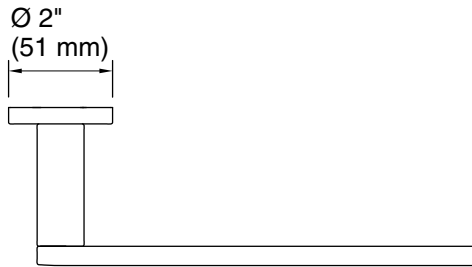

Technical Information

All product dimensions are nominal.

Material: Zinc, Brass

Notes

Install this product according to the installation instructions.