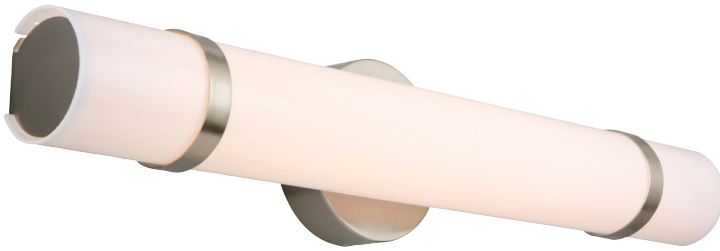

Fleming LED Bath Bar Light 24"  
Satin Nickel

**SPECIFICATIONS**

<b>MOUNTING:</b>	Wall Mount	<b>LED BRIGHTNESS (LUMENS):</b>	1111
<b>SLOPED CEILING ADAPTABLE:</b>	No	<b>LED COLOR CORRELATED TEMPERATURE (CCT):</b>	3000K
<b>LAMP TYPE 1:</b>	1 lamp 23W LED	<b>LED COLOR RENDERING INDEX (CRI):</b>	80
<b>BULB INCLUDED:</b>	No	<b>LED EFFICACY:</b>	49.84
<b>WATTS PER BULB:</b>	23W	<b>LED AVERAGE RATED LIFE:</b>	35000 hours
<b>TOTAL WATTAGE:</b>	23W	<b>ENERGY EFFICIENT:</b>	Yes
<b>DIMMABLE:</b>	No	<b>LIGHTING AMPS:</b>	0.5
<b>MATERIAL CONSTRUCTION:</b>	Steel	<b>VOLTAGE:</b>	120V
<b>ASSEMBLED DIMENSIONS:</b>	4.38" H x 5" L x 24" D		
<b>WEIGHT:</b>	3.00 lbs.		
<b>BACKPLATE DIMENSIONS:</b>	5" H x 5" W		
<b>CANOPY/PLATE DIMENSIONS:</b>	N/A		
<b>GLASS/SHADE DIMENSIONS:</b>	N/A		
<b>GLASS/SHADE MATERIAL:</b>	Acrylic		
<b>GLASS/SHADE TYPE:</b>	Frosted		
<b>GLASS/SHADE COLOR:</b>	N/A		