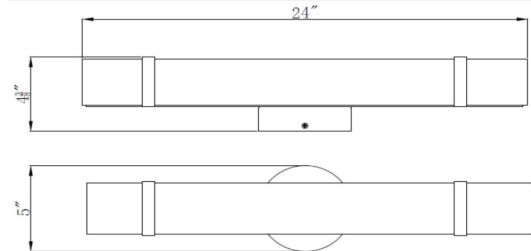

Fleming LED Bath Bar Light 24"  
Satin Nickel

**SPECIFICATIONS**

<b>MOUNTING:</b>	Wall Mount	<b>LED BRIGHTNESS (LUMENS):</b>	1111
<b>SLOPED CEILING ADAPTABLE:</b>	No	<b>LED COLOR CORRELATED TEMPERATURE (CCT):</b>	3000K
<b>LAMP TYPE 1:</b>	1 lamp 23W LED	<b>LED COLOR RENDERING INDEX (CRI):</b>	80
<b>BULB INCLUDED:</b>	No	<b>LED EFFICACY:</b>	49.84
<b>WATTS PER BULB:</b>	23W	<b>LED AVERAGE RATED LIFE:</b>	35000 hours
<b>TOTAL WATTAGE:</b>	23W	<b>ENERGY EFFICIENT:</b>	Yes
<b>DIMMABLE:</b>	No	<b>LIGHTING AMPS:</b>	0.5
<b>MATERIAL CONSTRUCTION:</b>	Steel	<b>VOLTAGE:</b>	120V
<b>ASSEMBLED DIMENSIONS:</b>	4.38" H x 5" L x 24" D		
<b>WEIGHT:</b>	3.00 lbs.		
<b>BACKPLATE DIMENSIONS:</b>	5" H x 5" W		
<b>CANOPY/PLATE DIMENSIONS:</b>	N/A		
<b>GLASS/SHADE DIMENSIONS:</b>	N/A		
<b>GLASS/SHADE MATERIAL:</b>	Acrylic		
<b>GLASS/SHADE TYPE:</b>	Frosted		
<b>GLASS/SHADE COLOR:</b>	N/A		