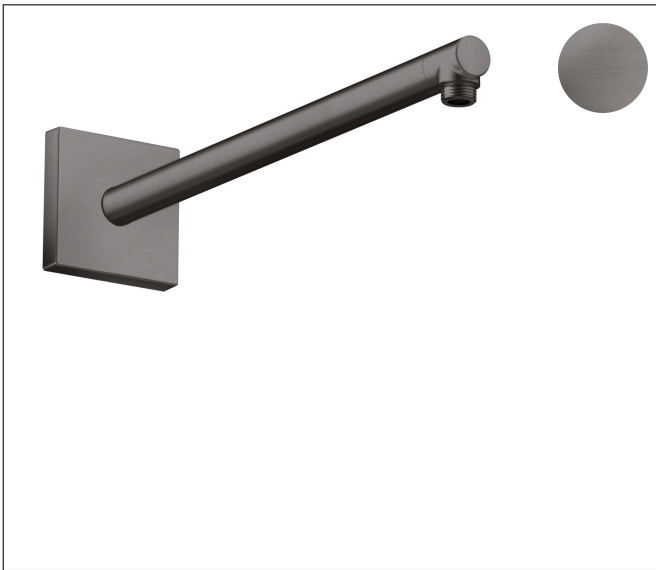

Brand	AXOR
Art. Name	AXOR ShowerSolutions Showerarm 15" Square
Art. Nr.	26436341
Surface	brushed black chrome
Pos.	1

Product Picture

Features

- Length: 390 mm
- Brass
- Connection type: 1/2" NPT
- Showerarm, Mounting Material, Assembly instructions