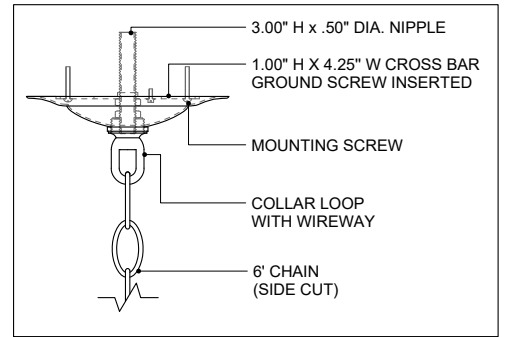

36.00" DIA. FRAME  
 6.00" DIA. CANOPY  
 1.00" H X 4.25" W  
 CROSS BAR

TOP VIEW

CANOPY DETAIL

FRONT VIEW

CURREY & COMPANY