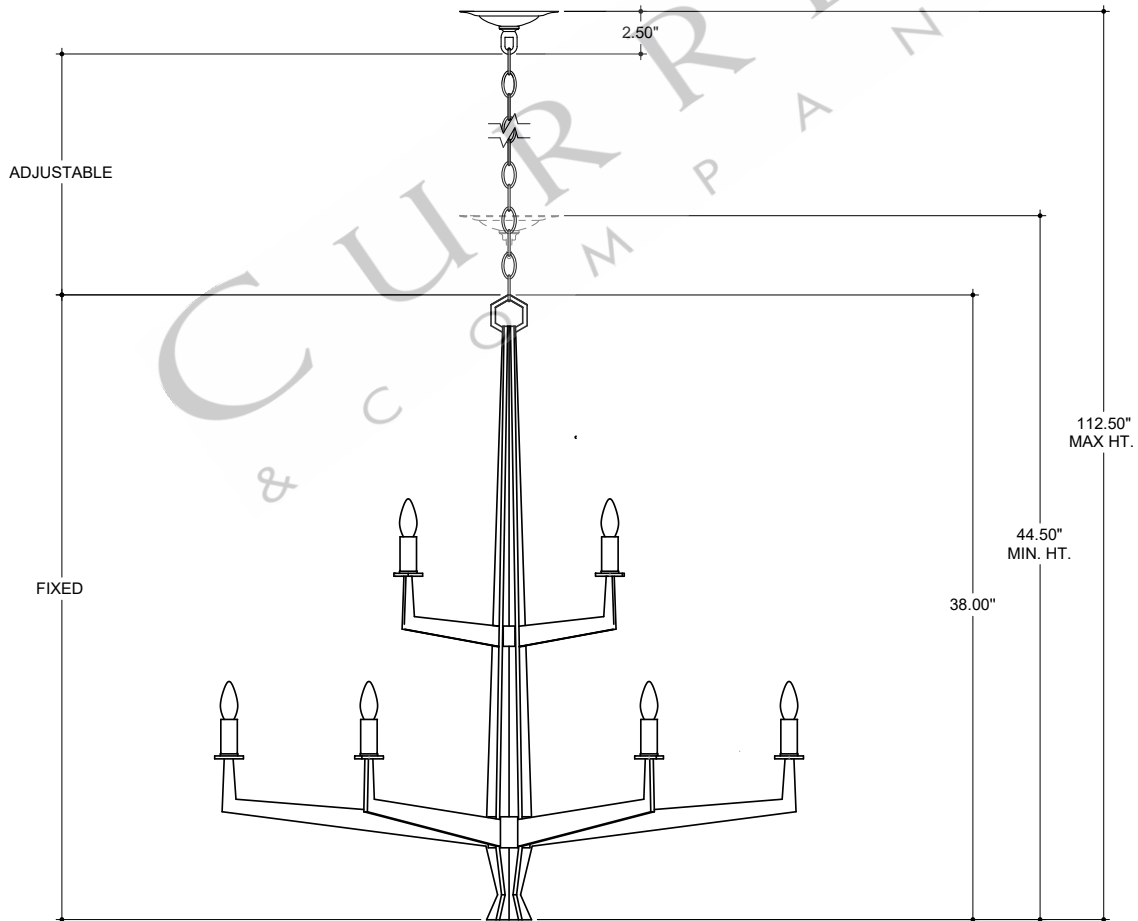

36.00" DIA. FRAME  
 6.00" DIA. CANOPY  
 1.00" H X 4.25" W  
 CROSS BAR

TOP VIEW

CANOPY DETAIL

FRONT VIEW

CURREY & COMPANY