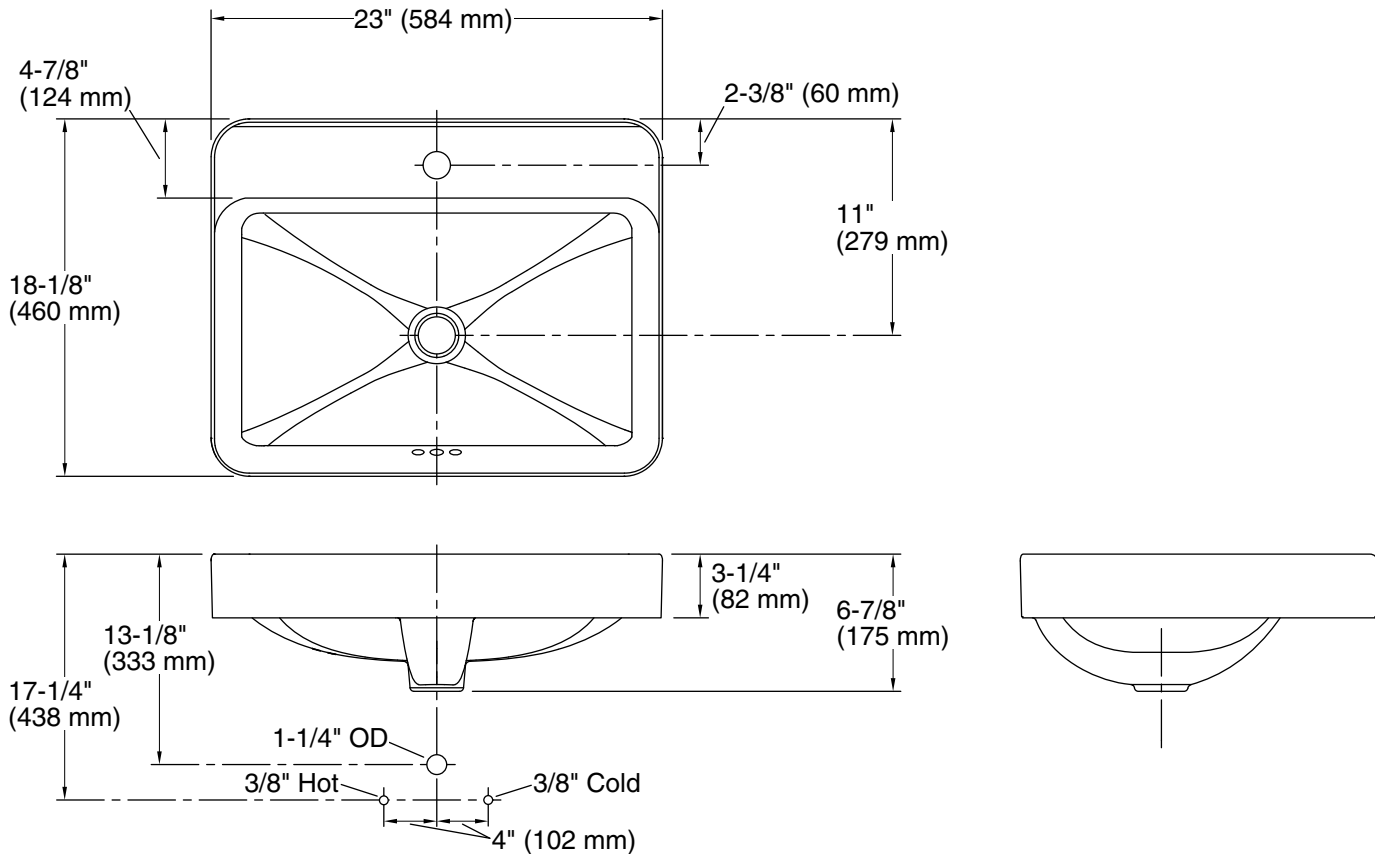

### Features

- Single faucet hole
- Rectangular basin with a contemporary design
- With overflow
- 23" (584 mm) x 18-1/8" (460 mm)

### Technical Information

All product dimensions are nominal.

Basin configuration:	Single Bowl
Basin area (Only):	Length: 22" (559 mm) Width: 13-1/4" (337 mm) Water depth: 3-3/4" (95 mm)
With overflow:	Yes
Number of deck holes:	1
Faucet hole(s):	1-3/8" (35 mm)
Drain hole:	1-3/4" (44 mm)
Template:	1144641-7, required, included