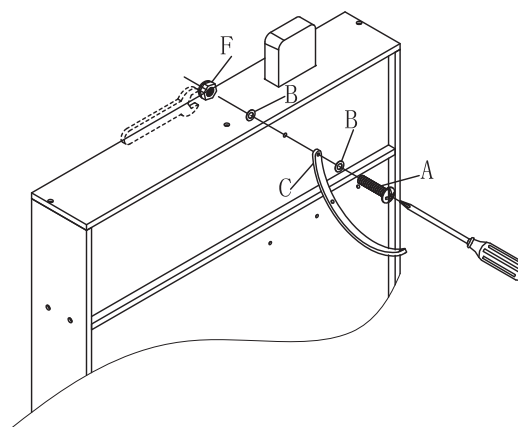

Hardware

A. Screw x 1
M4x16mm

E. Wood Screw x 1
Φ4X32mm

B. Small Washer x 2
Φ10XΦ5X1mm

F. Nut x 1

C. Plastic Anchor x 1

G. Large washer x 1
Φ16XΦ6X1mm

D. Plastic Anchor x 1

Wrench x 1

The following tools (not included) are required for assembly:

1/4" (6.5mm) Drill Bit

Phillips® Screwdriver

Step 1

Attach Plastic strip to back of product.

Hole predrilled in product backboard #P

Step 2

Use 1/4" (6.5mm) drill bit to drill hole in wall

Do not drill an oversized hole or the wall anchor will not hold tightly into the wall.

Tap wall anchor into hole.

Secure product to wall with screw "E" through Plastic strap and into wall anchor.