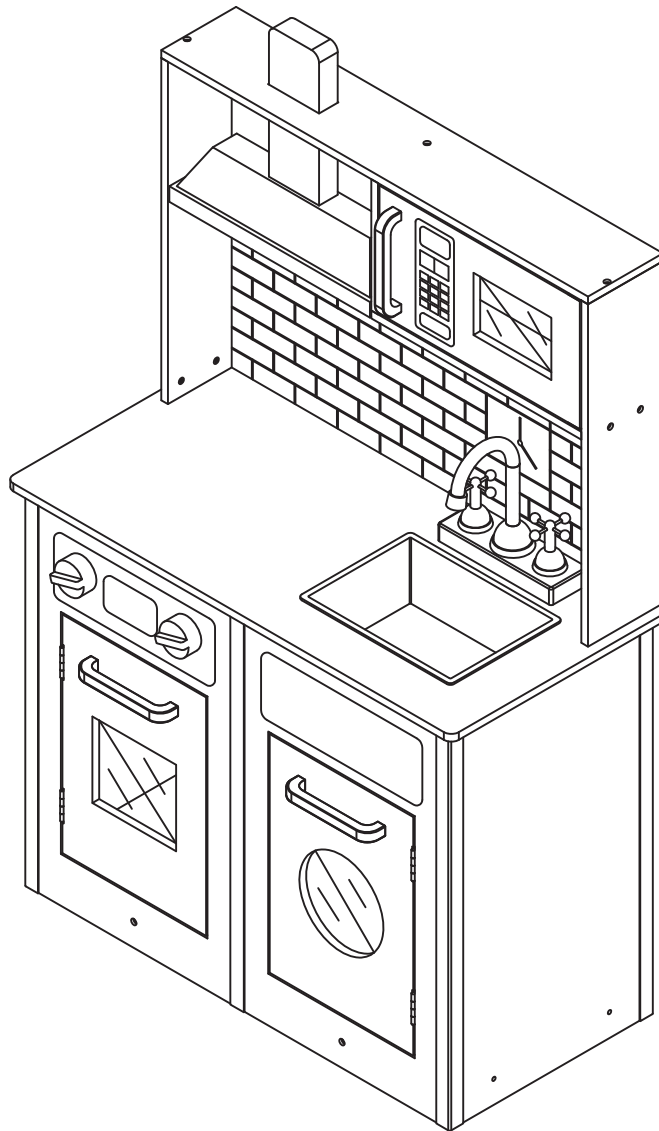

Little Chef Burgundy Classic Play Kitchen-Expresso/Black

TD-12968D

WARNING

CHOKING HAZARD-small parts
Not for children under 3yrs
The product is to be assembled by an adult.

TIME SAVER!

3D Interactive Instruction