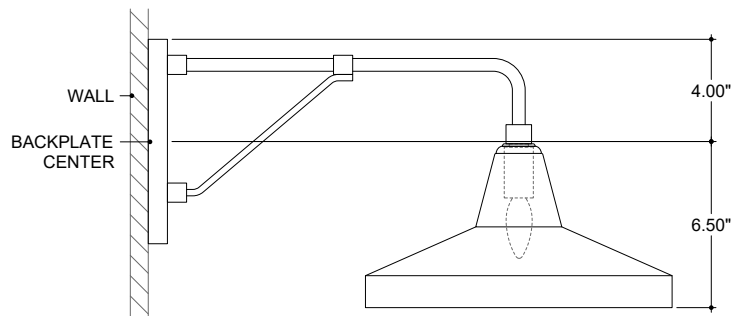

ITEM: 5500-0057

Overall Dimensions

Height: 10.5"
Width: 12"
Depth: 20.5"

TOP VIEW

FRONT VIEW

SIDE VIEW