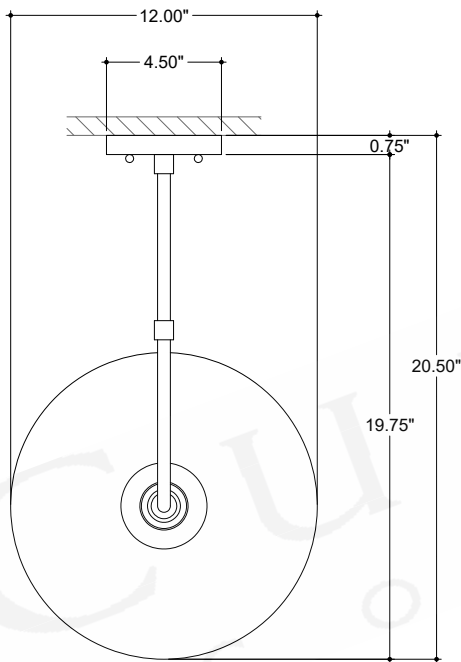

ITEM: 5500-0057

Overall Dimensions

Height: 10.5"
Width: 12"
Depth: 20.5"

TOP VIEW

FRONT VIEW

SIDE VIEW