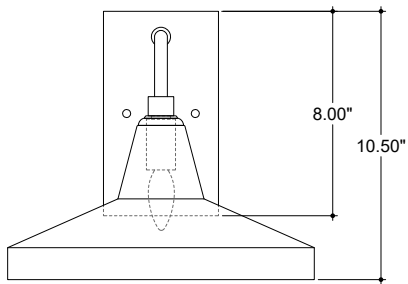

ITEM: 5500-0057

Overall Dimensions

Height: 10.5"
Width: 12"
Depth: 20.5"

TOP VIEW

FRONT VIEW

SIDE VIEW