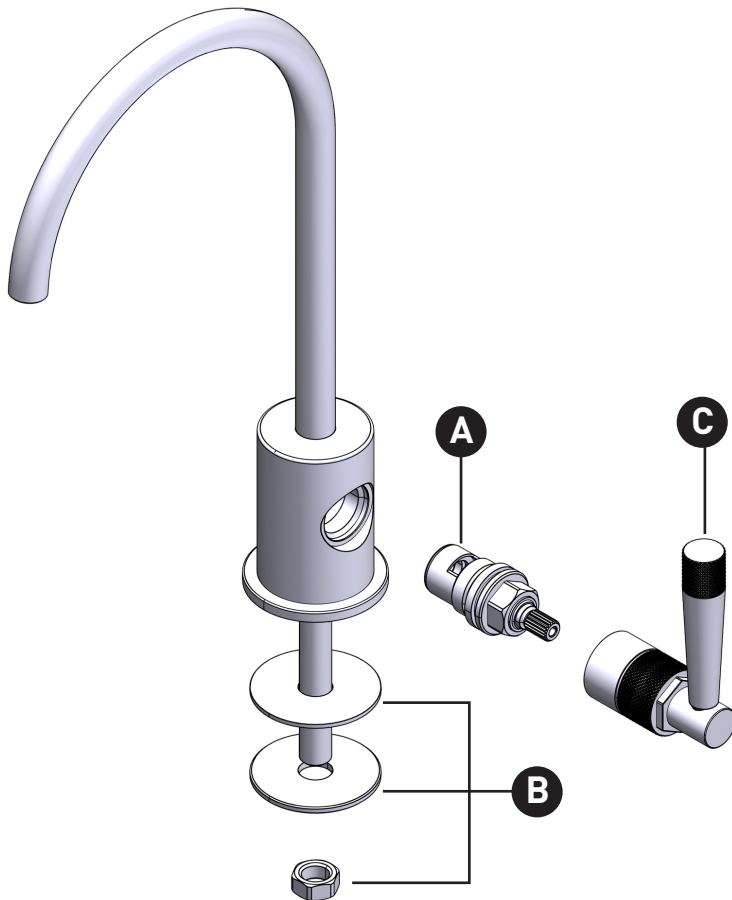

VEUILLEZ EFFECTUER VOTRE COMMANDE
PAR NO DE RÉFÉRENCE

ILLUSTRATIONS DES PIÈCES

MB70D1 GRACELINE^{MC}

Robinet Dispensateur À Eau Filtrée

ID	Référence du kit	Finition
A	218522	N/A
B	218523	N/A
*C	MB81DFFLM	Voir ci-dessous

*Finition déterminée par le Suffixe

<u>Finition</u>	<u>Description</u>
AG	Or antique
MB	Noir mat
PN	Nickel poli
STN	Nickel satiné
APC	Cromo pulido

For warranty or additional information, contact:

U.S.A.
houseofrohl.com/support
1-800-777-9762

QUEBEC / MARITIMES / WESTERN CANADA
QUÉBEC / MARITIMES / OUEST CANADIEN
QUEBEC / MARITIMOS / CANADA OCCIDENTAL
houseofrohl.ca/support
1-866-473-8442

ONTARIO
houseofrohl.ca/support
1-800-287-5354

Riobel

PERRIN & ROWE
LONDON

victoria ⊕ albert®

ROHL