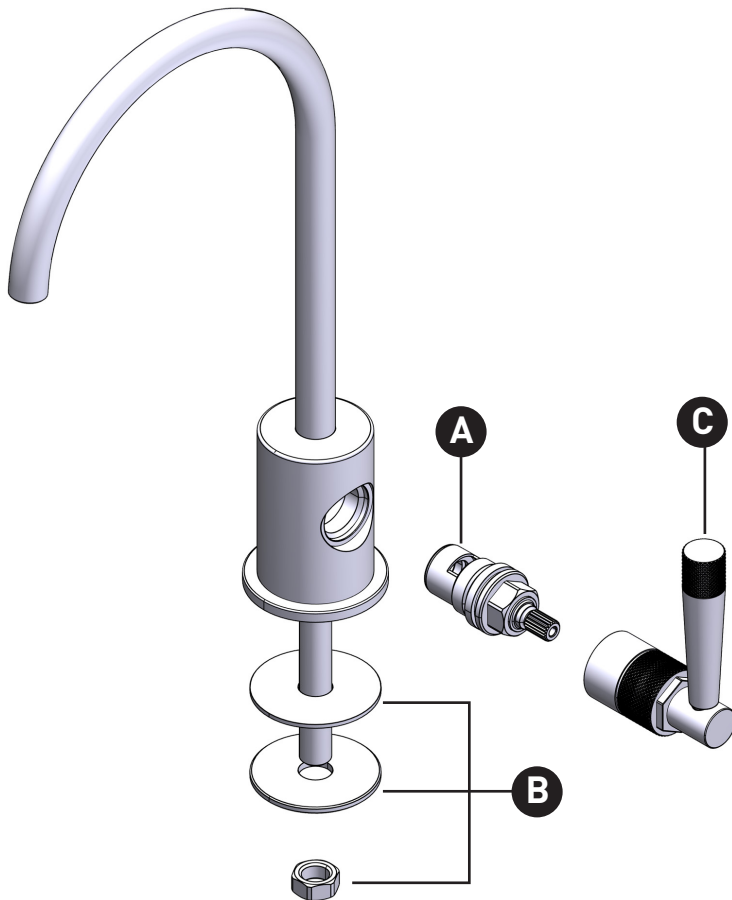

ORDER BY PART NUMBER

ILLUSTRATED PARTS

MB70D1

GRACELINE™

Filter Kitchen Faucet

ID	Kit Number	Finish
A	218522	N/A
B	218523	N/A
*C	MB81DFFLM	See below

***Finish Determined by Suffix**

Finish	Description
AG	Antique Gold
MB	Matte Black
PN	Polished Nickel
STN	Satin Nickel
APC	Polished Chrome